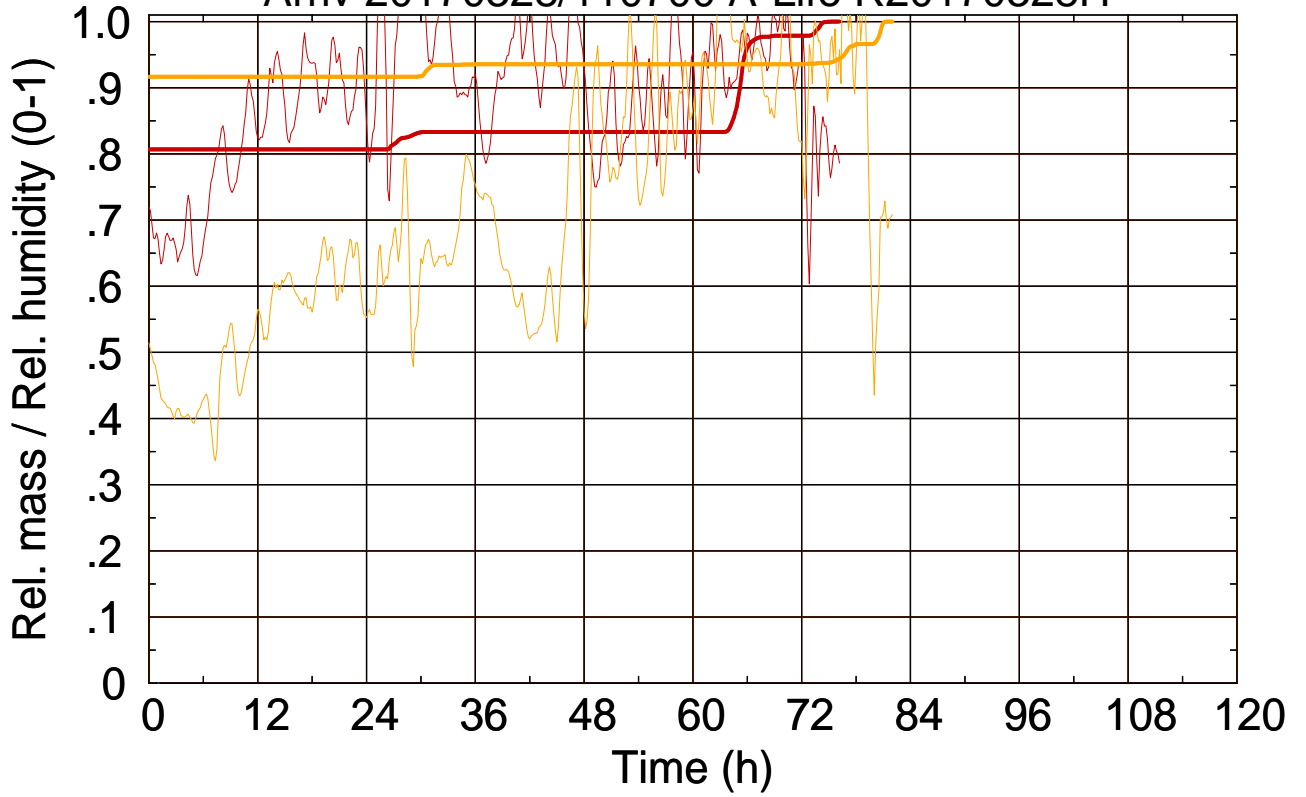

Arriv 20170328/110700 A-Life R20170328H

0 — 1 —

Arriv 20170328/110700 A-Life R20170328H

— Height — Mixing height