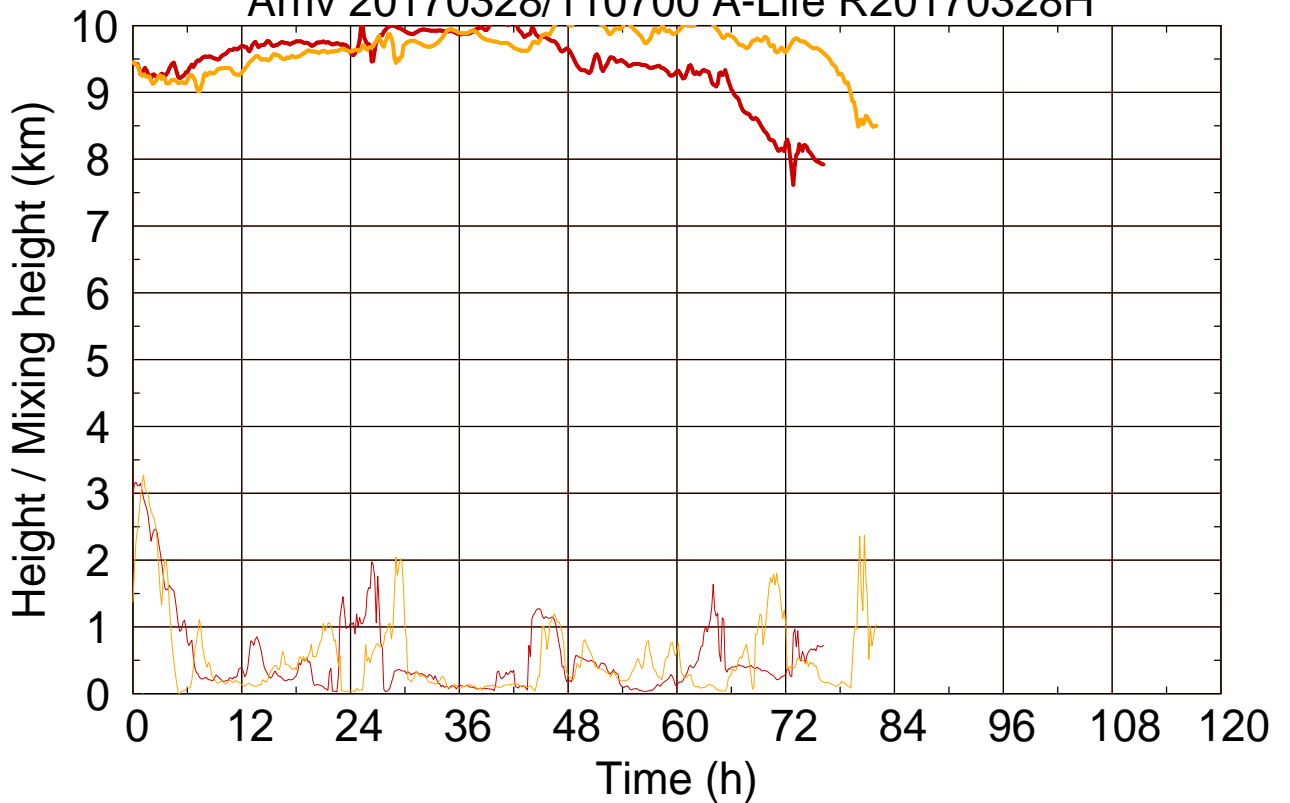

Arriv 20170328/110700 A-Life R20170328H

0 — 1 —

Arriv 20170328/110700 A-Life R20170328H

— Height — Mixing height