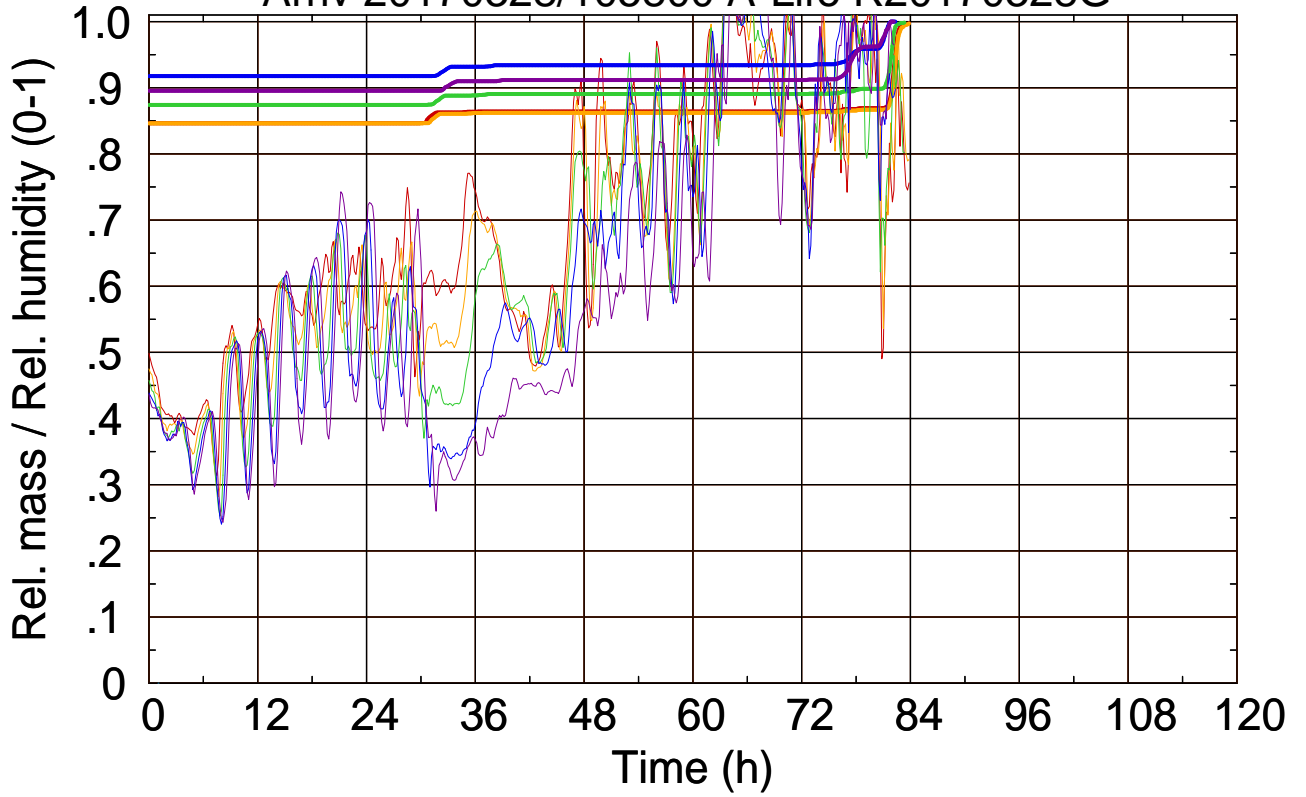

Arriv 20170328/105800 A-Life R20170328G

Arriv 20170328/105800 A-Life R20170328G

Arriv 20170328/105445 A-Life R20170328G

0 — 1 — 2 — 3 — 4 —

Arriv 20170328/105445 A-Life R20170328G

————— Height      ————— Mixing height

Arriv 20170328/105131 A-Life R20170328G

Arriv 20170328/105131 A-Life R20170328G

Arriv 20170328/104817 A-Life R20170328G

Arriv 20170328/104817 A-Life R20170328G