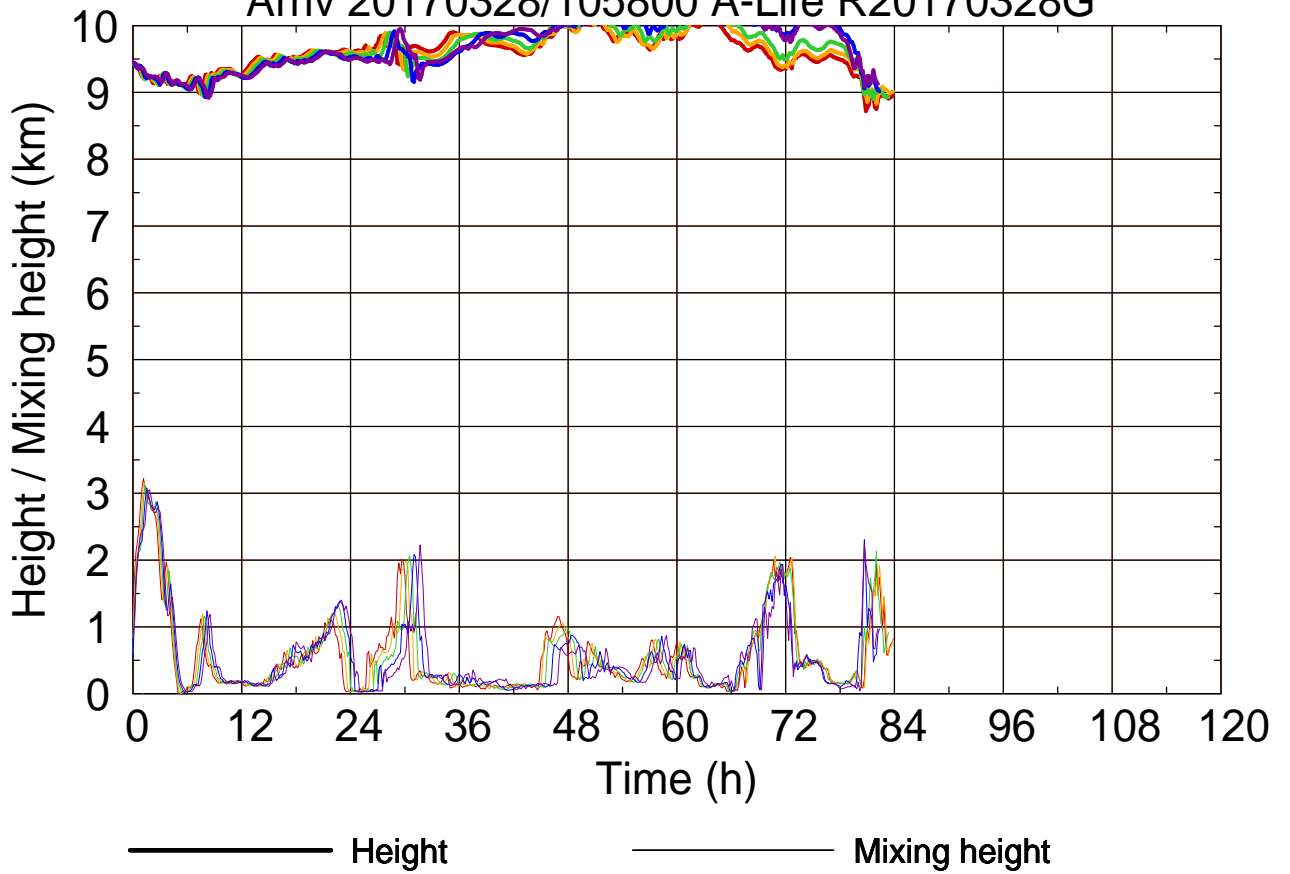

Arriv 20170328/105800 A-Life R20170328G

Arriv 20170328/105800 A-Life R20170328G

Arriv 20170328/105445 A-Life R20170328G

0 — 1 — 2 — 3 — 4 —

Arriv 20170328/105445 A-Life R20170328G

————— Height      ————— Mixing height

Arriv 20170328/105131 A-Life R20170328G

Arriv 20170328/105131 A-Life R20170328G

Arriv 20170328/104817 A-Life R20170328G

Arriv 20170328/104817 A-Life R20170328G