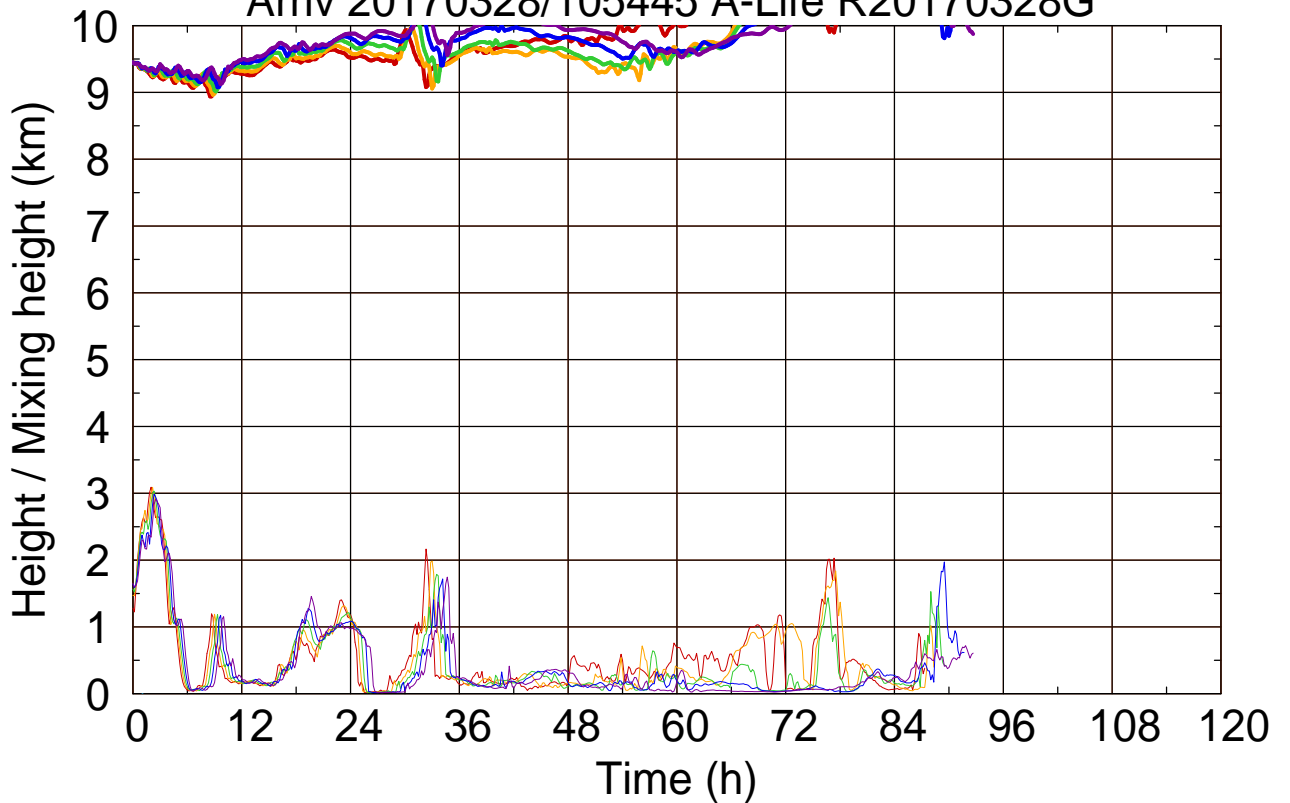

Arriv 20170328/105800 A-Life R20170328G

Arriv 20170328/105800 A-Life R20170328G

Arriv 20170328/105445 A-Life R20170328G

0 — 1 — 2 — 3 — 4 —

Arriv 20170328/105445 A-Life R20170328G

————— Height      ————— Mixing height

Arriv 20170328/105131 A-Life R20170328G

Arriv 20170328/105131 A-Life R20170328G

Arriv 20170328/104817 A-Life R20170328G

Arriv 20170328/104817 A-Life R20170328G