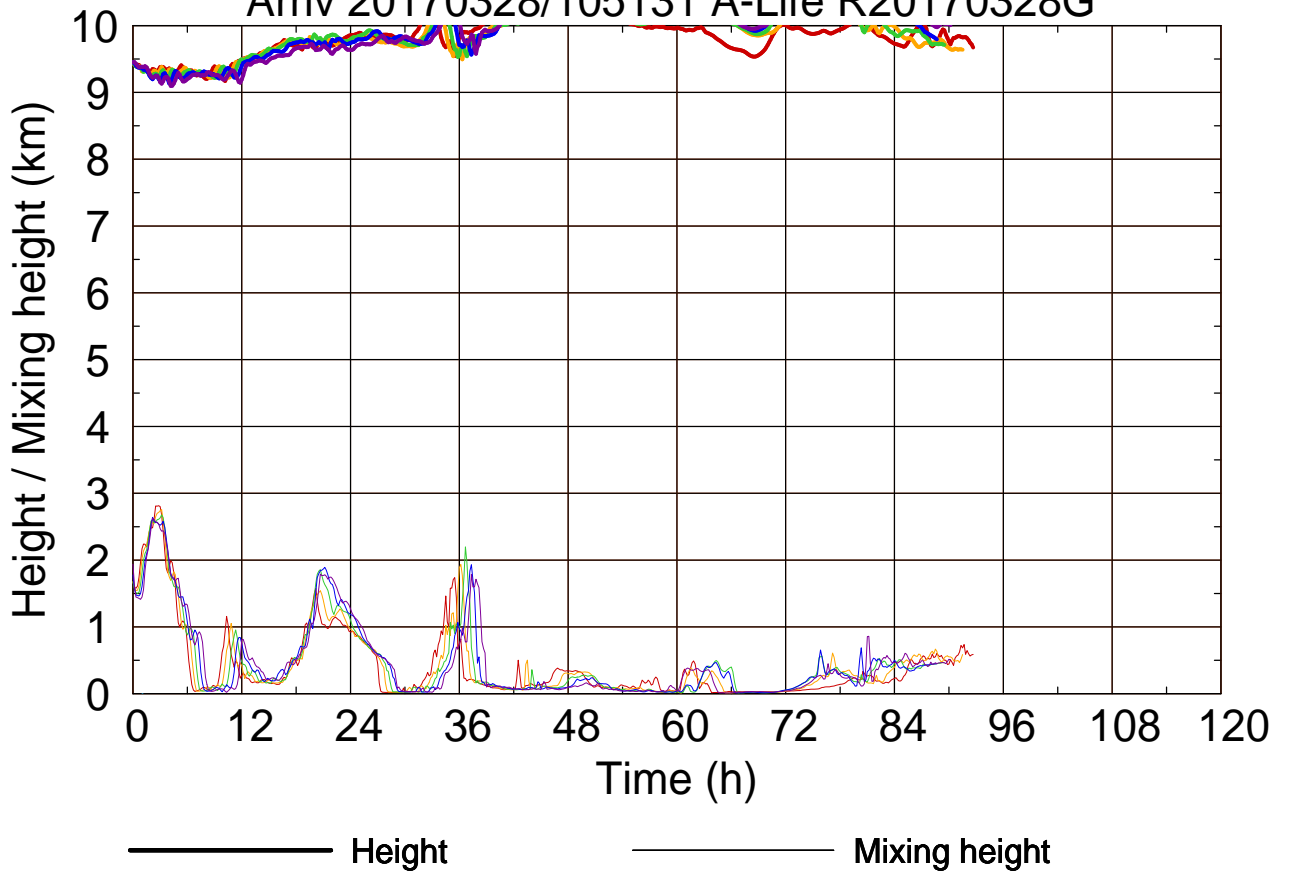

Arriv 20170328/105800 A-Life R20170328G

Arriv 20170328/105800 A-Life R20170328G

Arriv 20170328/105445 A-Life R20170328G

0 — 1 — 2 — 3 — 4 —

Arriv 20170328/105445 A-Life R20170328G

————— Height      ————— Mixing height

Arriv 20170328/105131 A-Life R20170328G

Arriv 20170328/105131 A-Life R20170328G

Arriv 20170328/104817 A-Life R20170328G

Arriv 20170328/104817 A-Life R20170328G