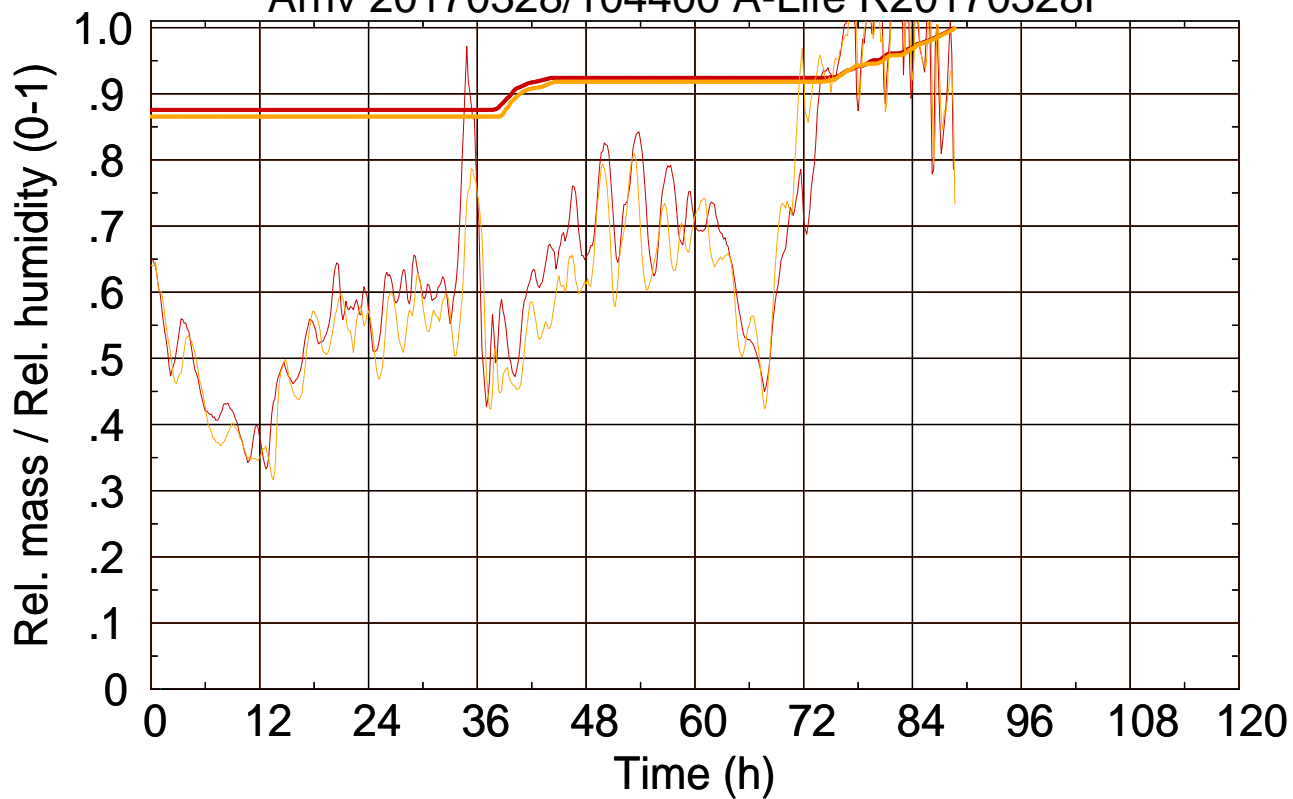

Arriv 20170328/104400 A-Life R20170328F

0 — 1 —

Arriv 20170328/104400 A-Life R20170328F

— Height — Mixing height