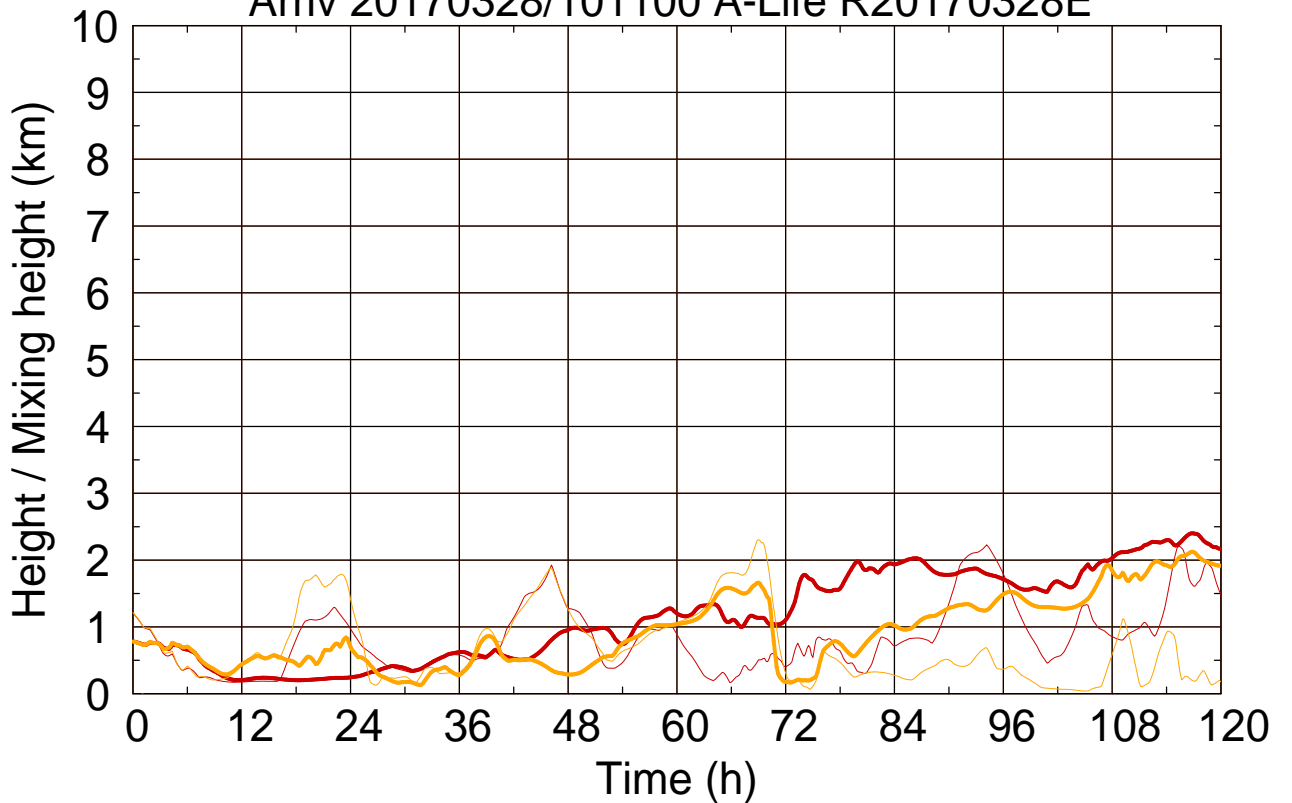

Arriv 20170328/101100 A-Life R20170328E

0 — 1 —

Arriv 20170328/101100 A-Life R20170328E

— Height

— Mixing height