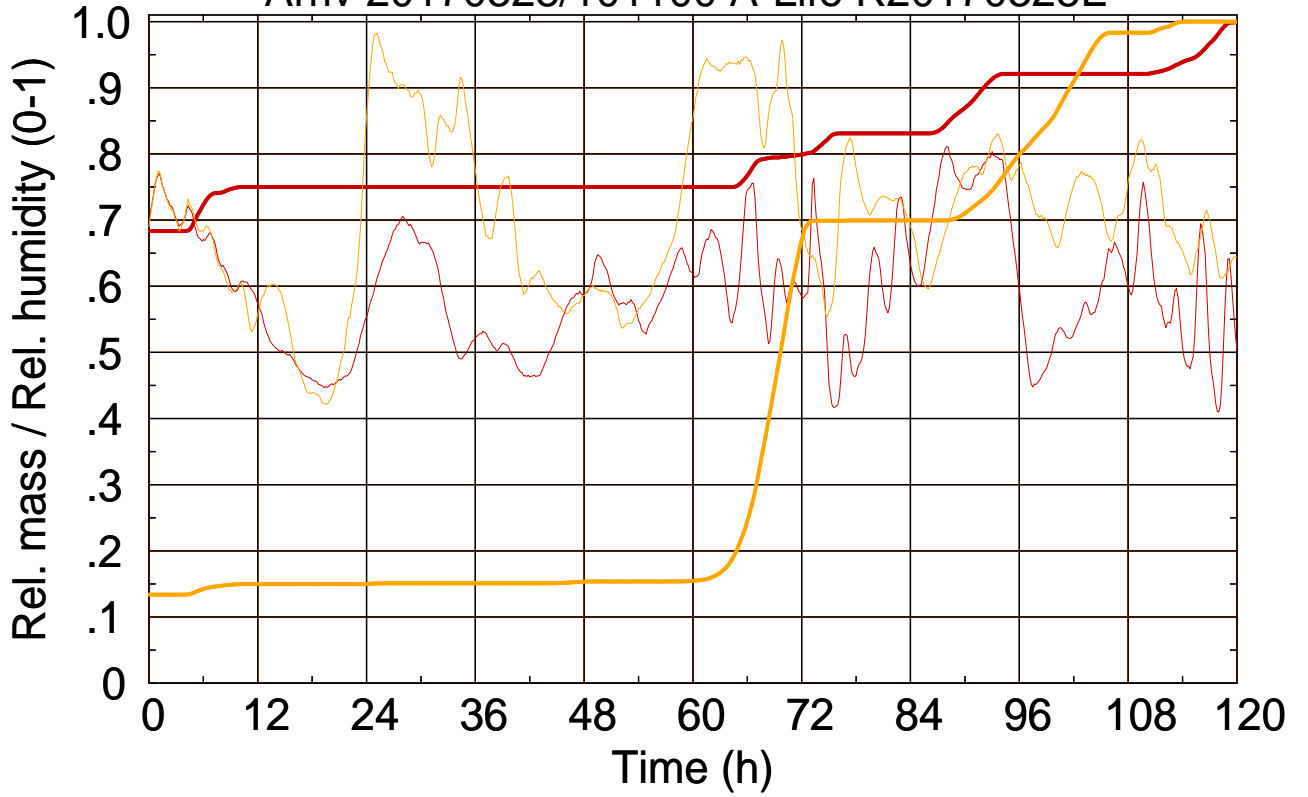

Arriv 20170328/101100 A-Life R20170328E

0 — 1 —

Arriv 20170328/101100 A-Life R20170328E

— Height

— Mixing height