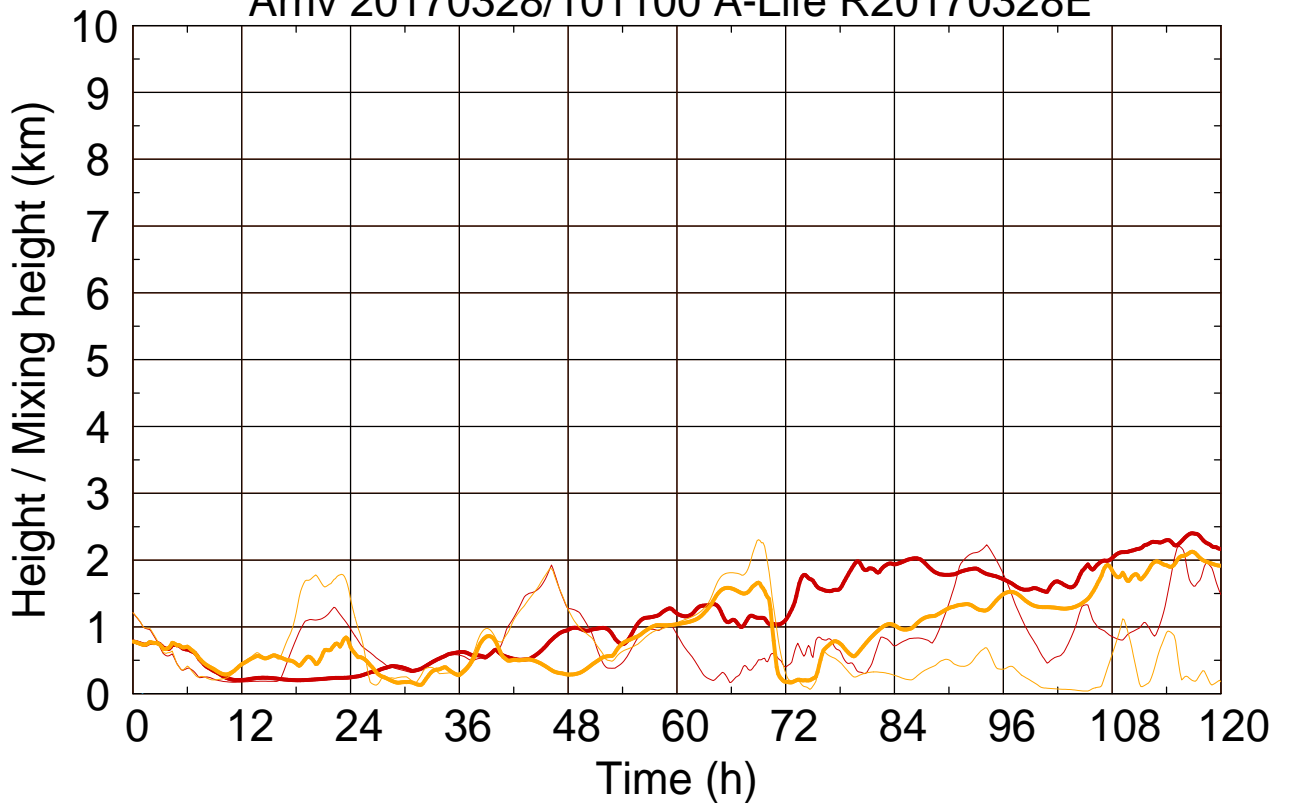

Arriv 20170328/101100 A-Life R20170328E

0 — 1 —

Arriv 20170328/101100 A-Life R20170328E

— Height

— Mixing height