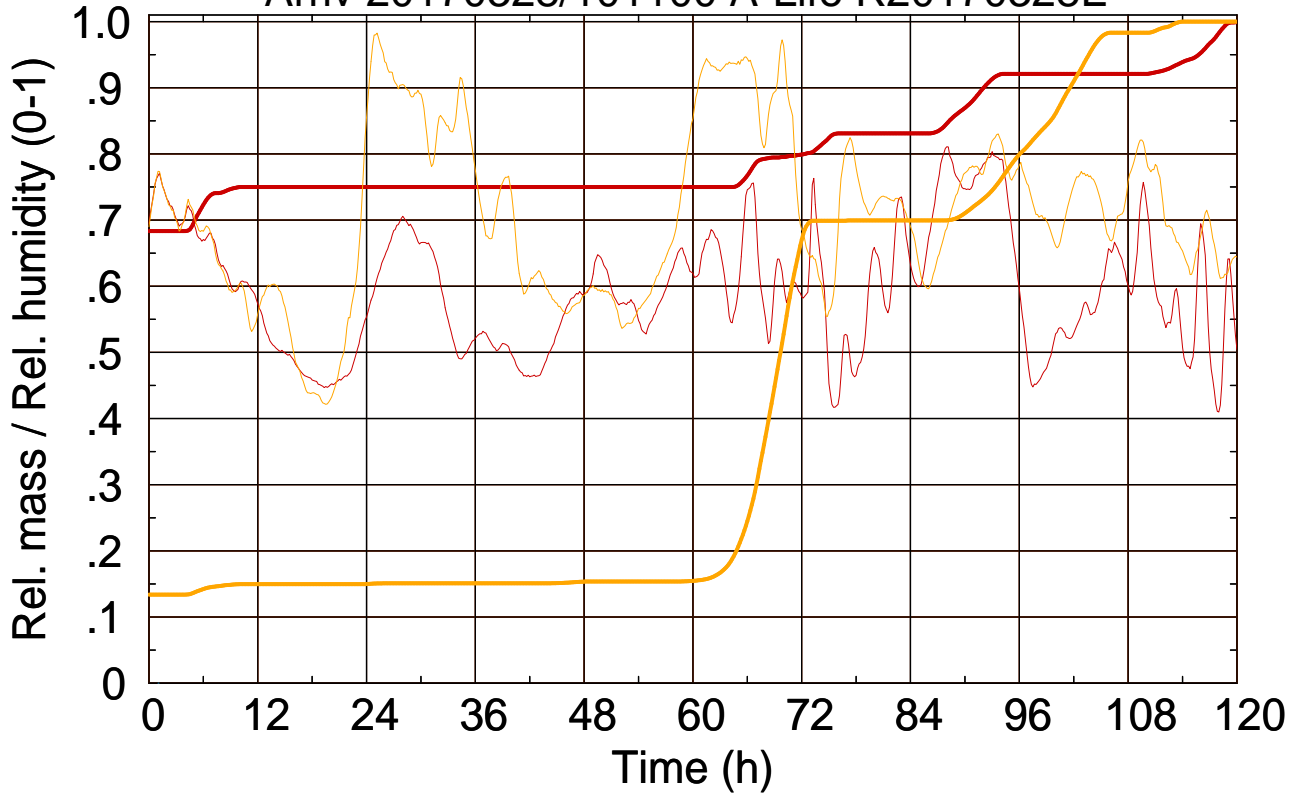

Arriv 20170328/101100 A-Life R20170328E

0 — 1 —

Arriv 20170328/101100 A-Life R20170328E

— Height

— Mixing height