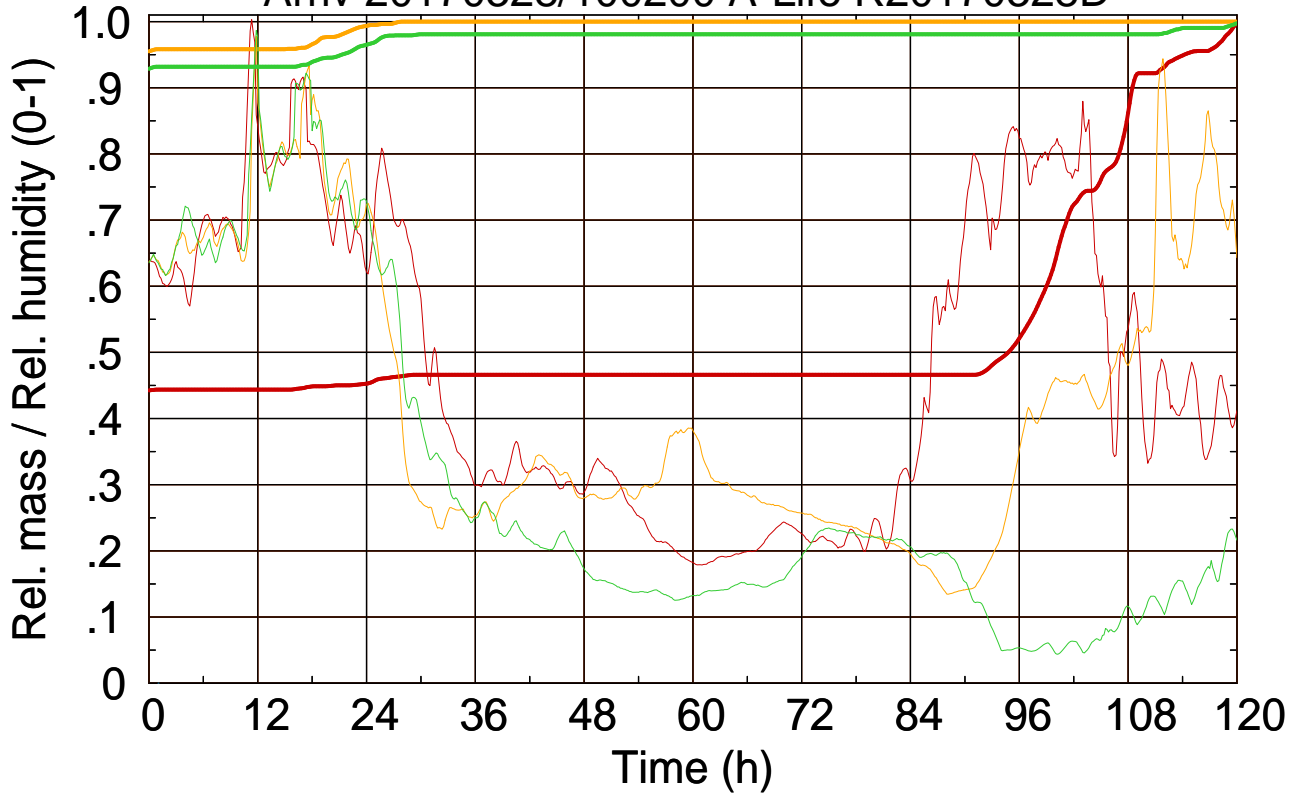

Arriv 20170328/100200 A-Life R20170328D

0 — 1 — 2 —

Arriv 20170328/100200 A-Life R20170328D

— Height

— Mixing height