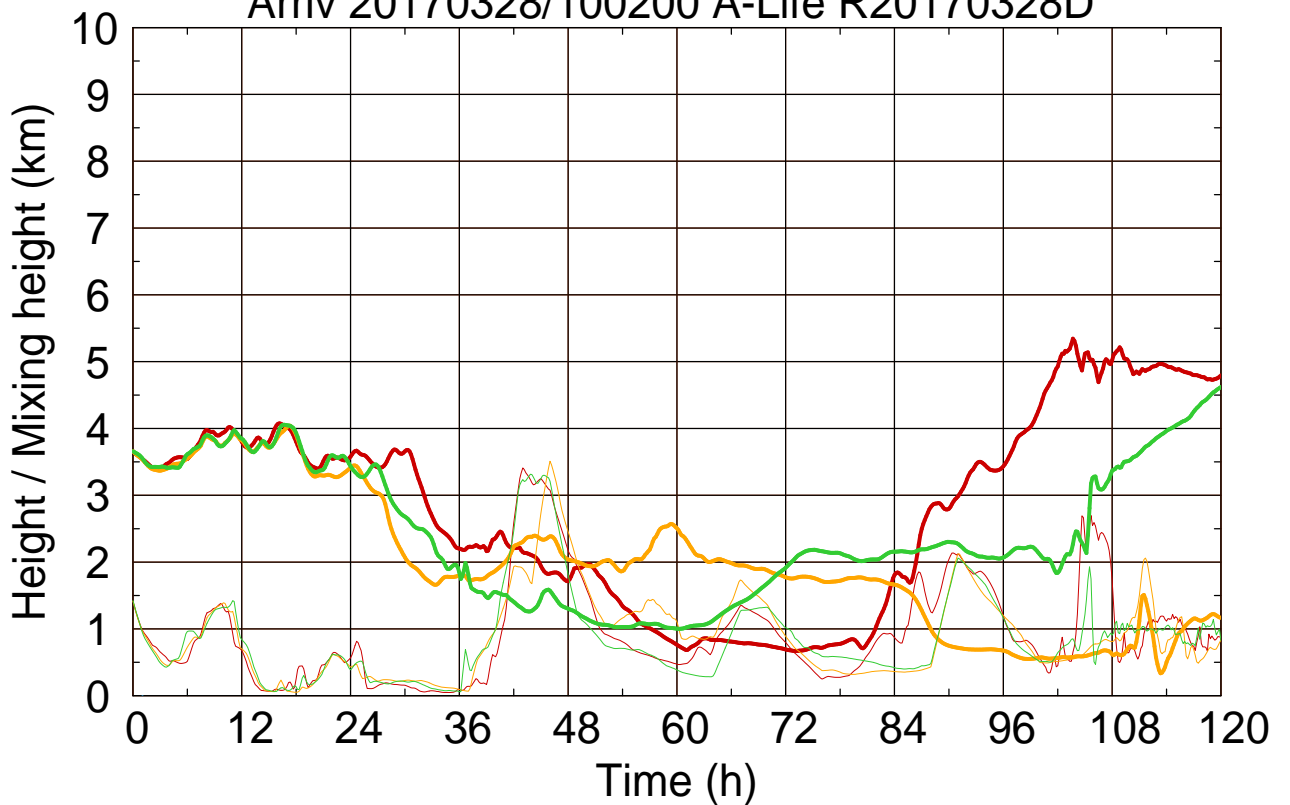

Arriv 20170328/100200 A-Life R20170328D

0 — 1 — 2 —

Arriv 20170328/100200 A-Life R20170328D

— Height

— Mixing height