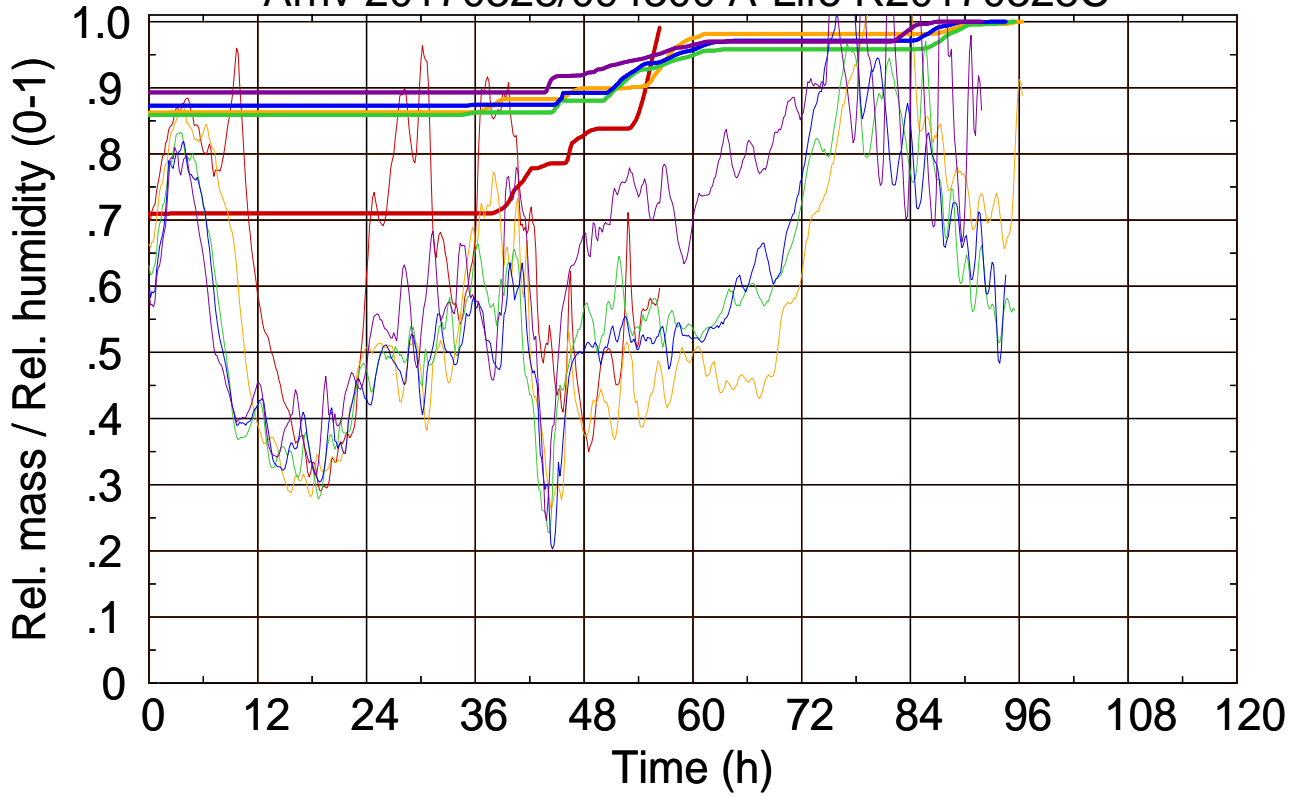

Arriv 20170328/094300 A-Life R20170328C

0 — 1 — 2 — 3 — 4

Arriv 20170328/094300 A-Life R20170328C

— Height — Mixing height

Arriv 20170328/094020 A-Life R20170328C

Arriv 20170328/094020 A-Life R20170328C

Arriv 20170328/093740 A-Life R20170328C

0 — 1 — 2 — 3 — 4 —

Arriv 20170328/093740 A-Life R20170328C

— Height

— Mixing height

Arriv 20170328/093500 A-Life R20170328C

0 —

Arriv 20170328/093500 A-Life R20170328C

— Height

— Mixing height