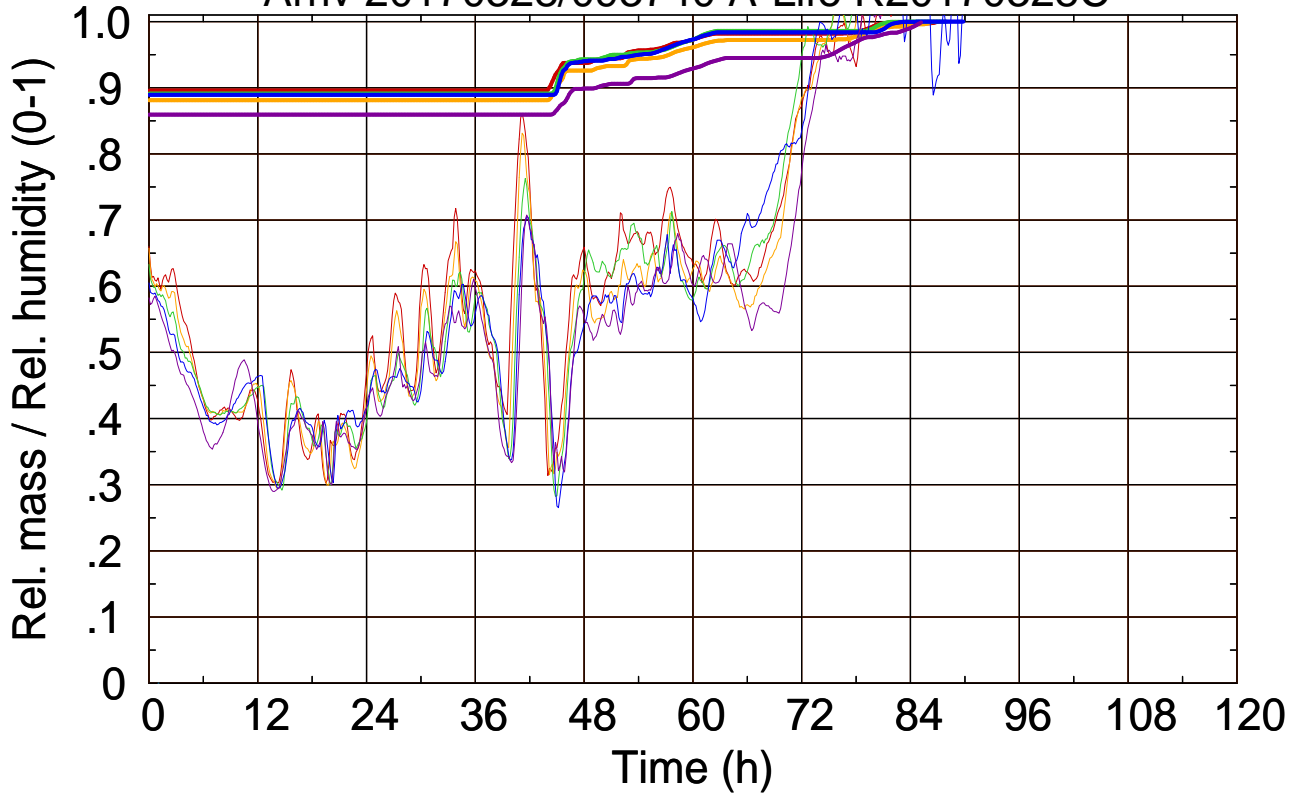

Arriv 20170328/094300 A-Life R20170328C

0 — 1 — 2 — 3 — 4

Arriv 20170328/094300 A-Life R20170328C

— Height — Mixing height

Arriv 20170328/094020 A-Life R20170328C

Arriv 20170328/094020 A-Life R20170328C

Arriv 20170328/093740 A-Life R20170328C

0 — 1 — 2 — 3 — 4 —

Arriv 20170328/093740 A-Life R20170328C

— Height

— Mixing height

Arriv 20170328/093500 A-Life R20170328C

0 —

Arriv 20170328/093500 A-Life R20170328C

— Height

— Mixing height