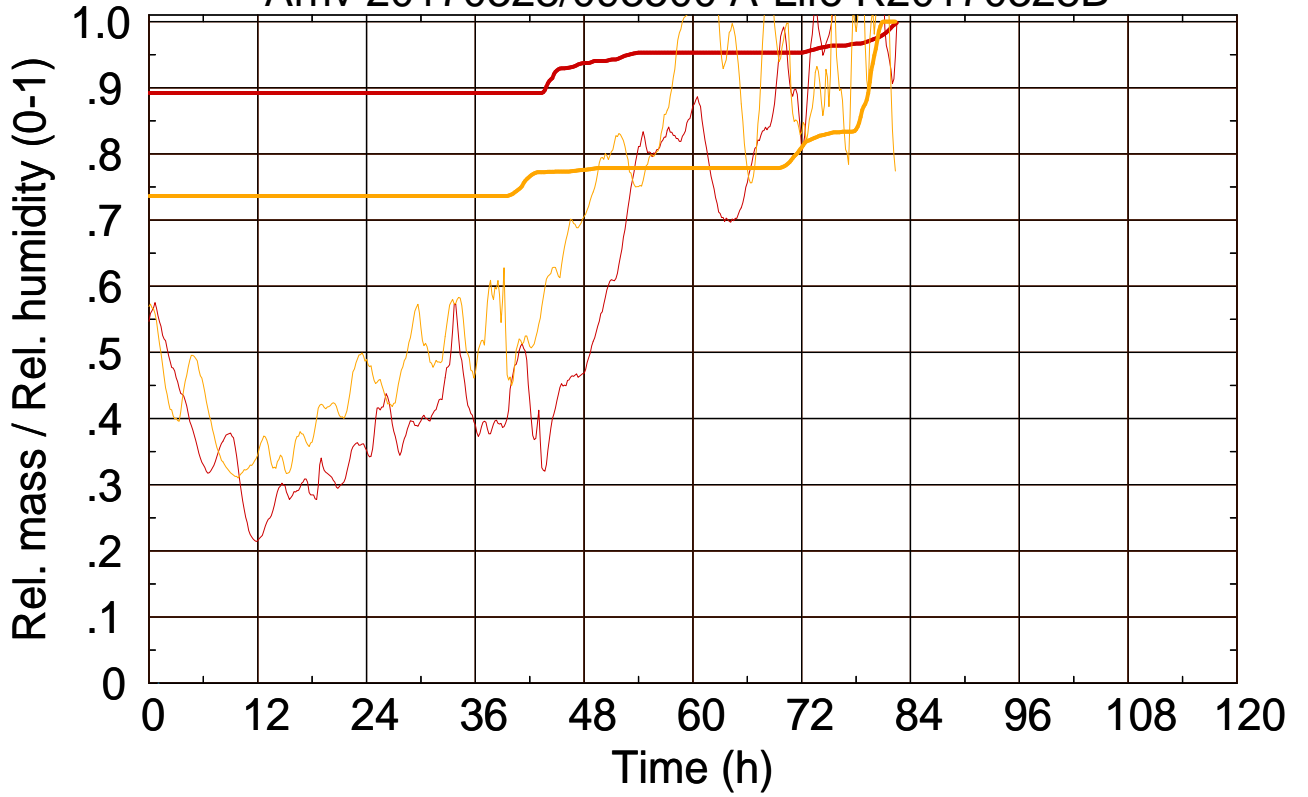

Arriv 20170328/093500 A-Life R20170328B

0 — 1 —

Arriv 20170328/093500 A-Life R20170328B

— Height — Mixing height