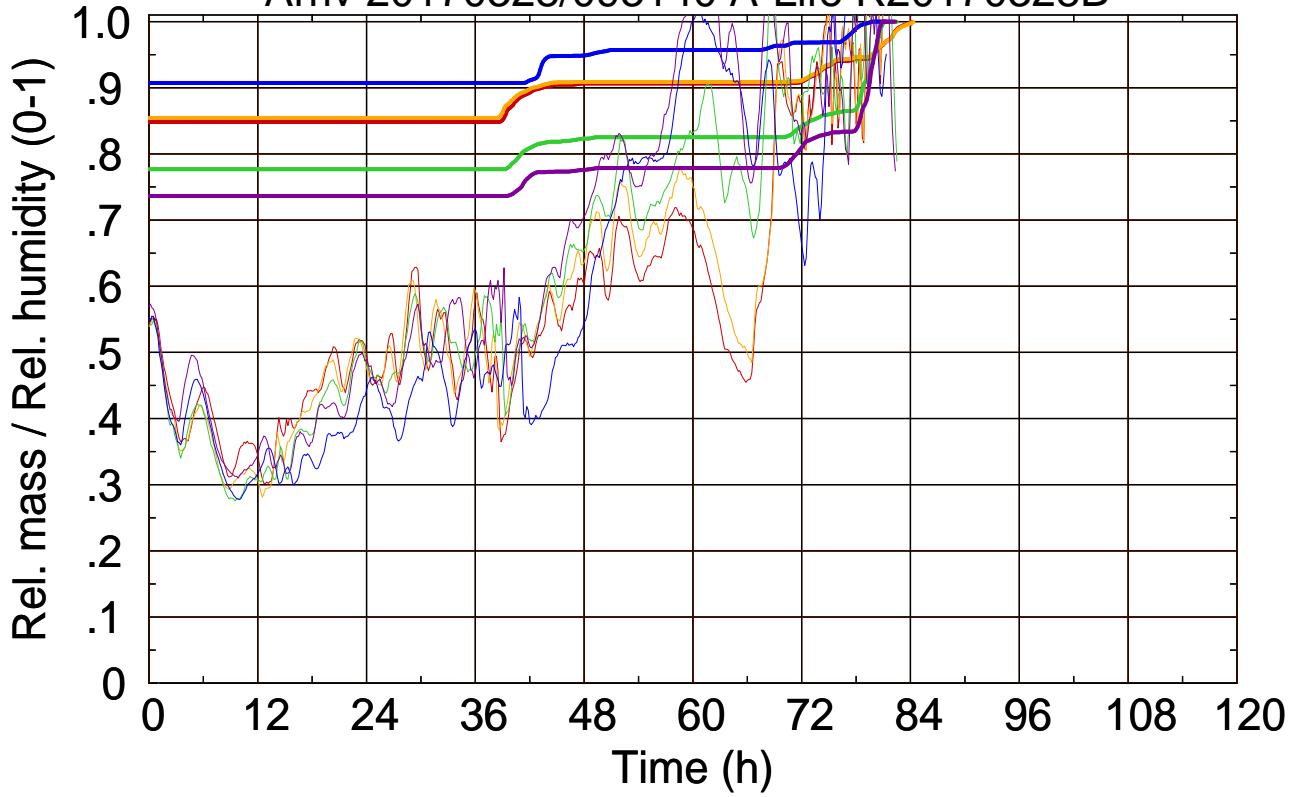

Arriv 20170328/093500 A-Life R20170328B

0 — 1 — 2 — 3 — 4 —

Arriv 20170328/093500 A-Life R20170328B

— Height — Mixing height

Arriv 20170328/093140 A-Life R20170328B

0 — 1 — 2 — 3 — 4 —

Arriv 20170328/093140 A-Life R20170328B

— Height — Mixing height