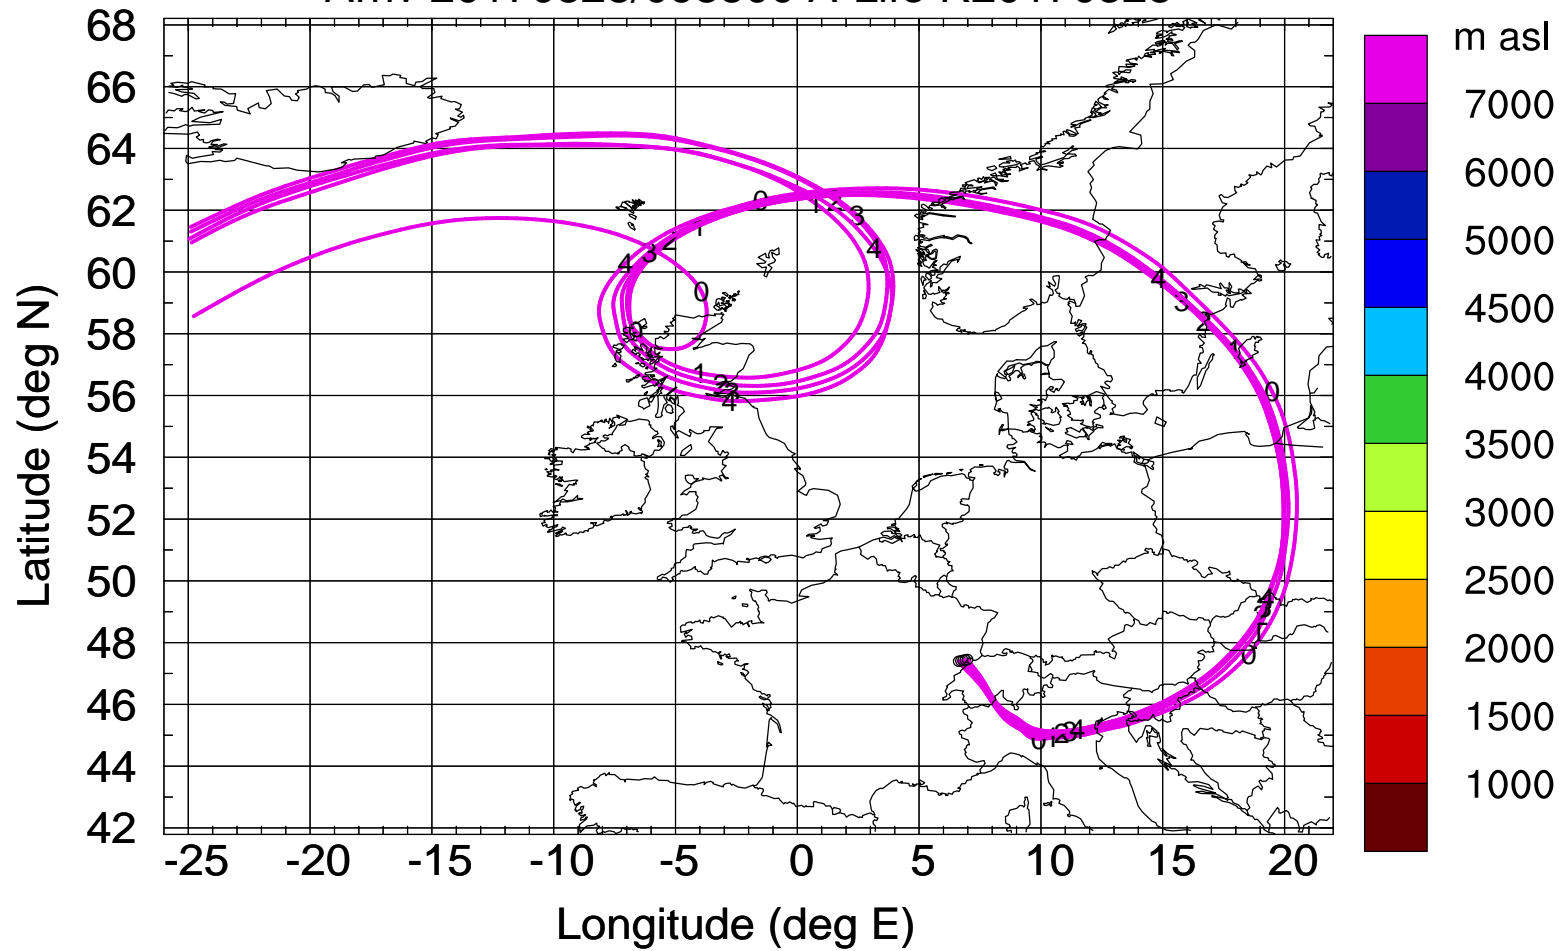

Level #1 of flight 170328a

Arriv 20170328/093500 A-Life R20170328

Level #1 of flight 170328a

Arriv 20170328/093140 A-Life R20170328