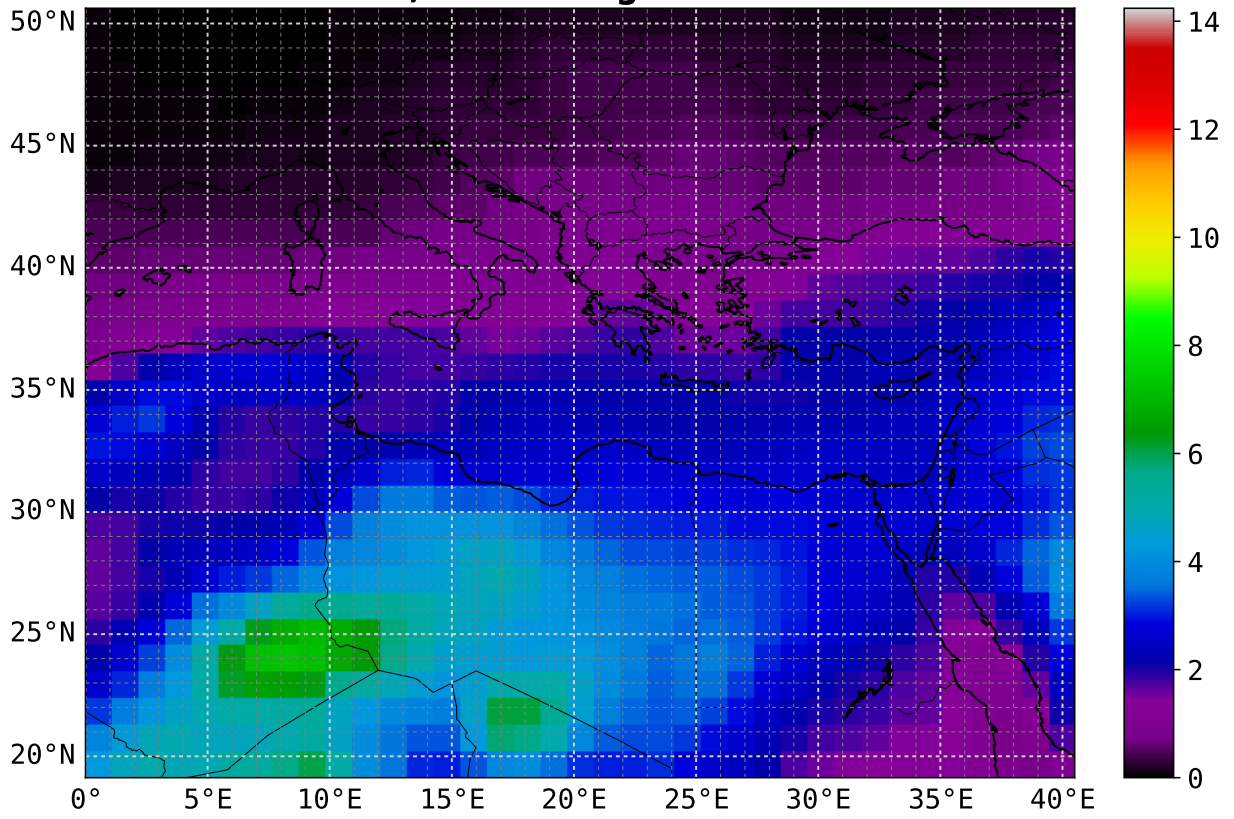

DU mean
3.0 km asl; scaling factor = 1e+08

DU max
3.0 km asl; scaling factor = 1e+08

DU mean
3.5 km asl; scaling factor = 1e+08

DU max
3.5 km asl; scaling factor = 1e+08

DU mean
4.0 km asl; scaling factor = 1e+08