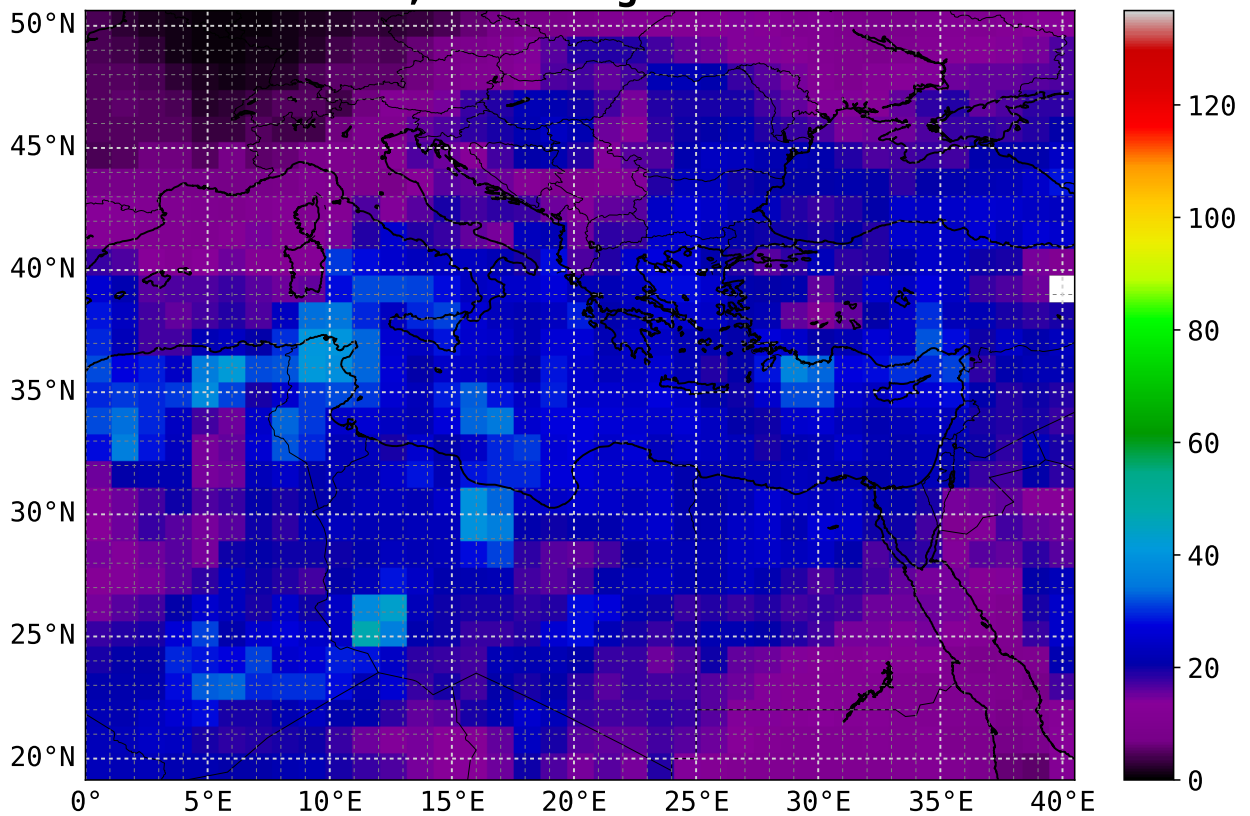

DU mean
3.0 km asl; scaling factor = 1e+08

DU max
3.0 km asl; scaling factor = 1e+08

DU mean
3.5 km asl; scaling factor = 1e+08

DU max
3.5 km asl; scaling factor = 1e+08

DU mean
4.0 km asl; scaling factor = 1e+08