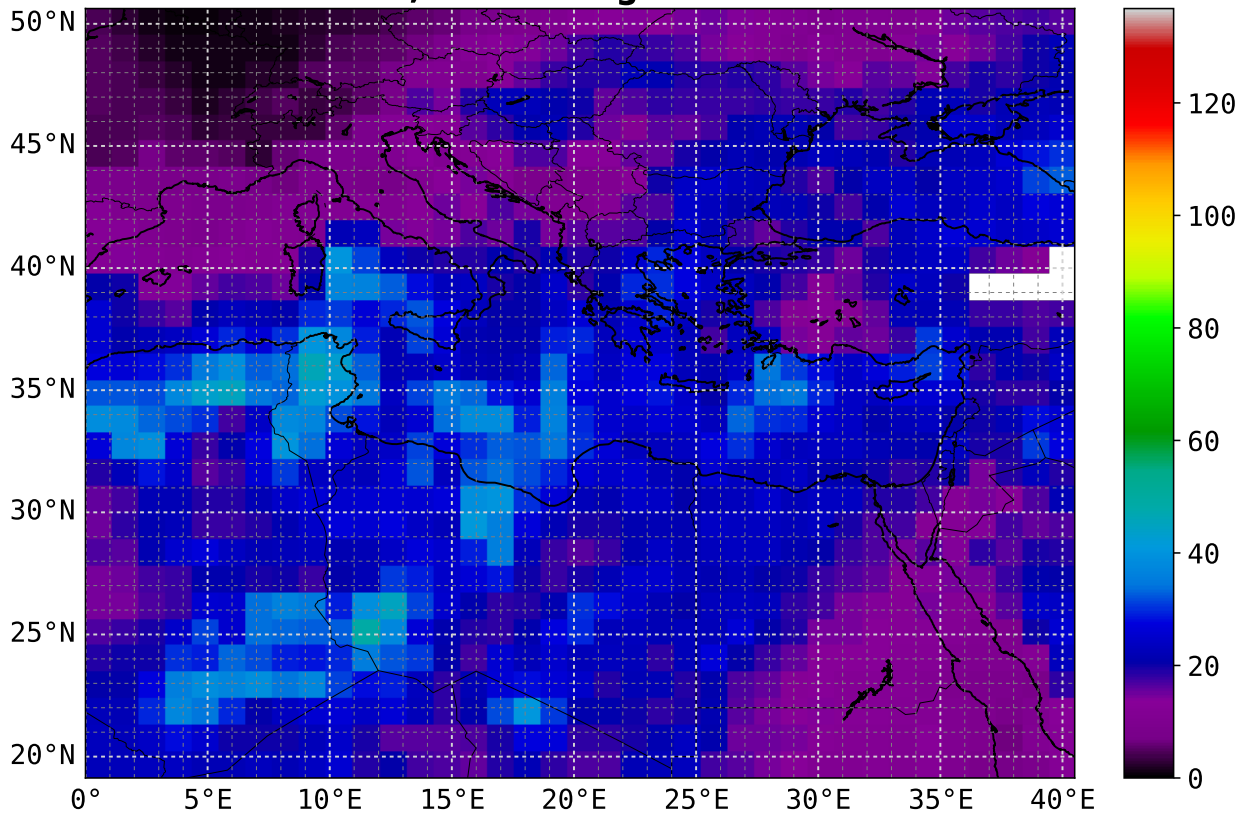

DU mean
3.5 km asl; scaling factor = 1e+08

DU max
3.0 km asl; scaling factor = 1e+08