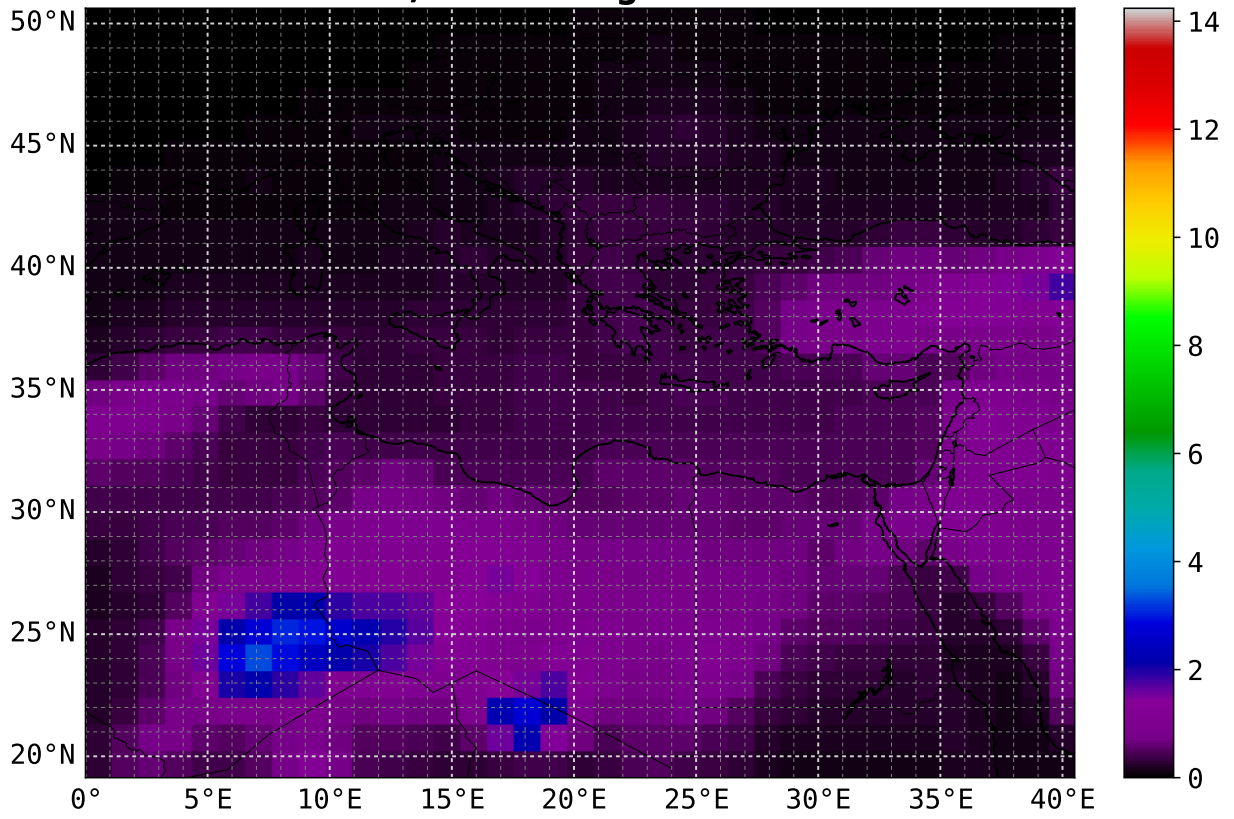

DU mean
6.0 km asl; scaling factor = 1e+08