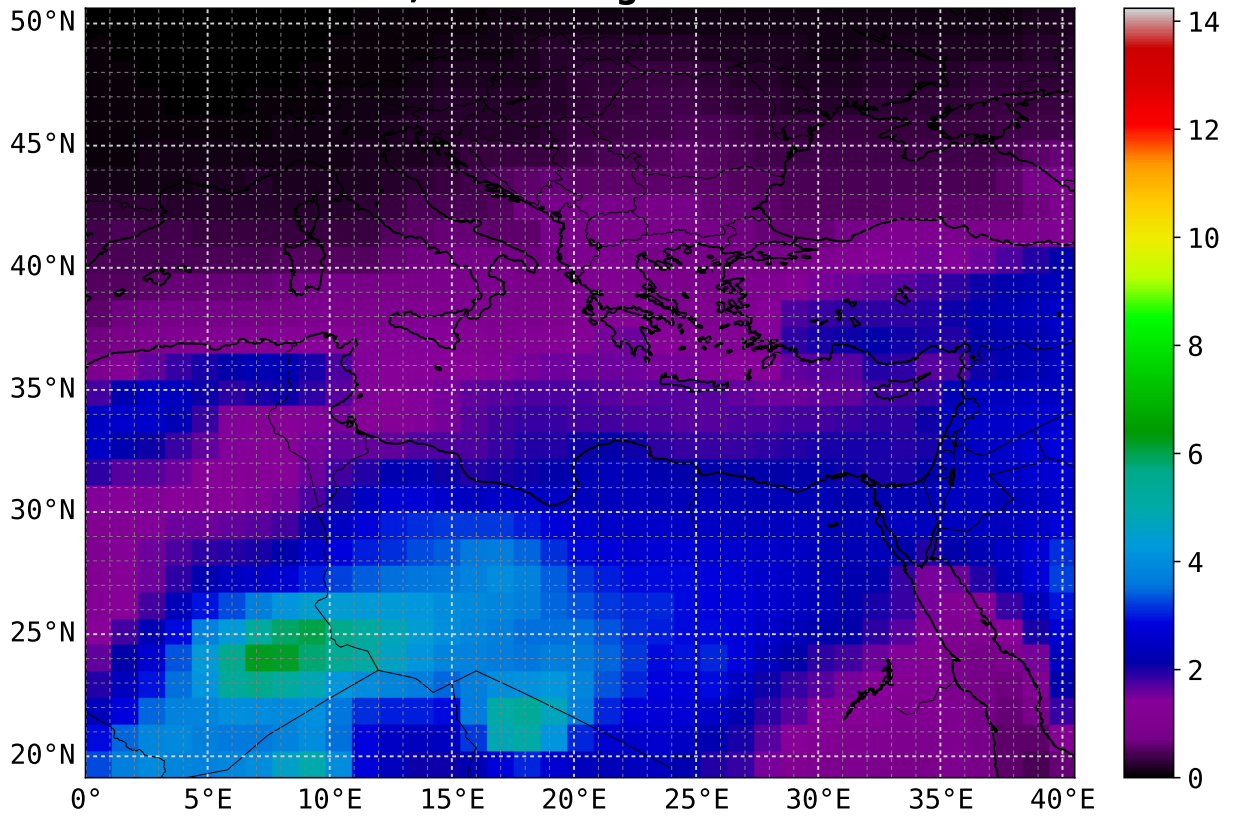

DU mean
4.5 km asl; scaling factor = 1e+08