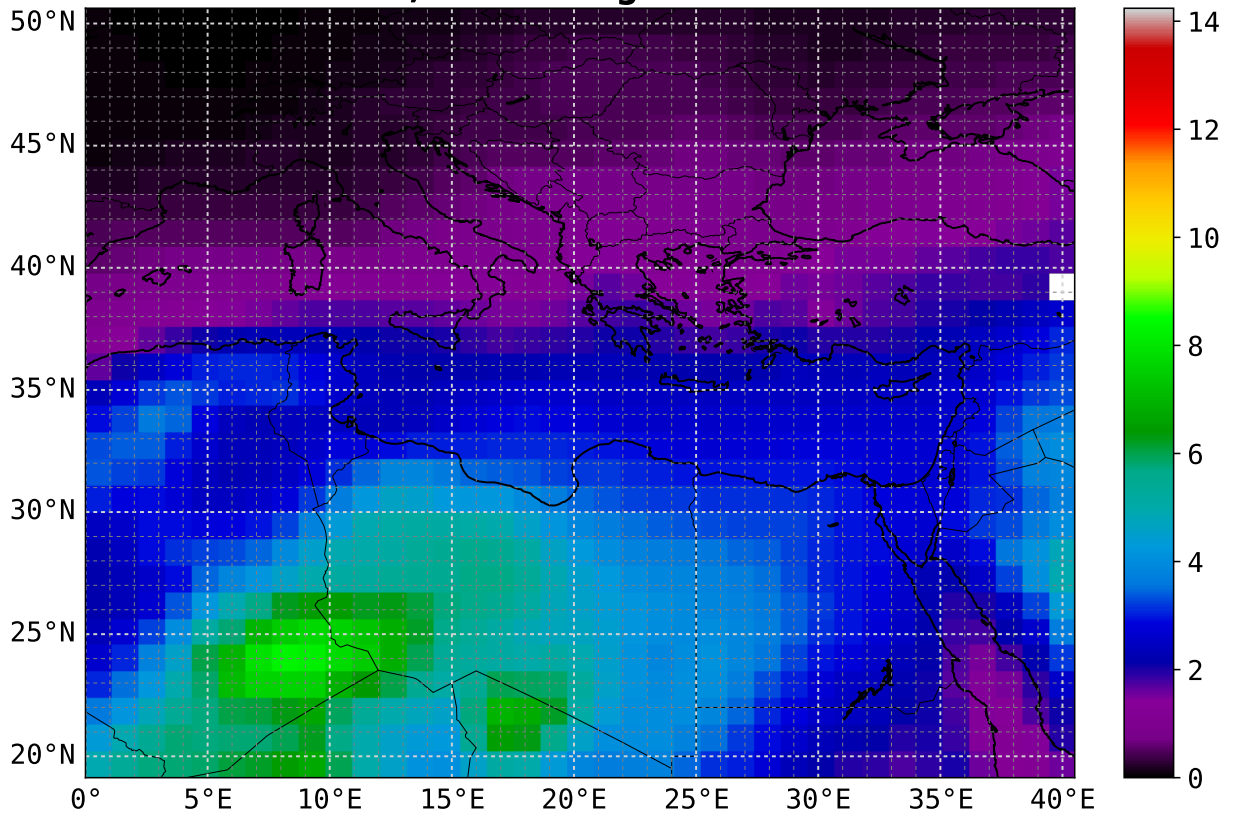

DU mean
3.5 km asl; scaling factor = 1e+08