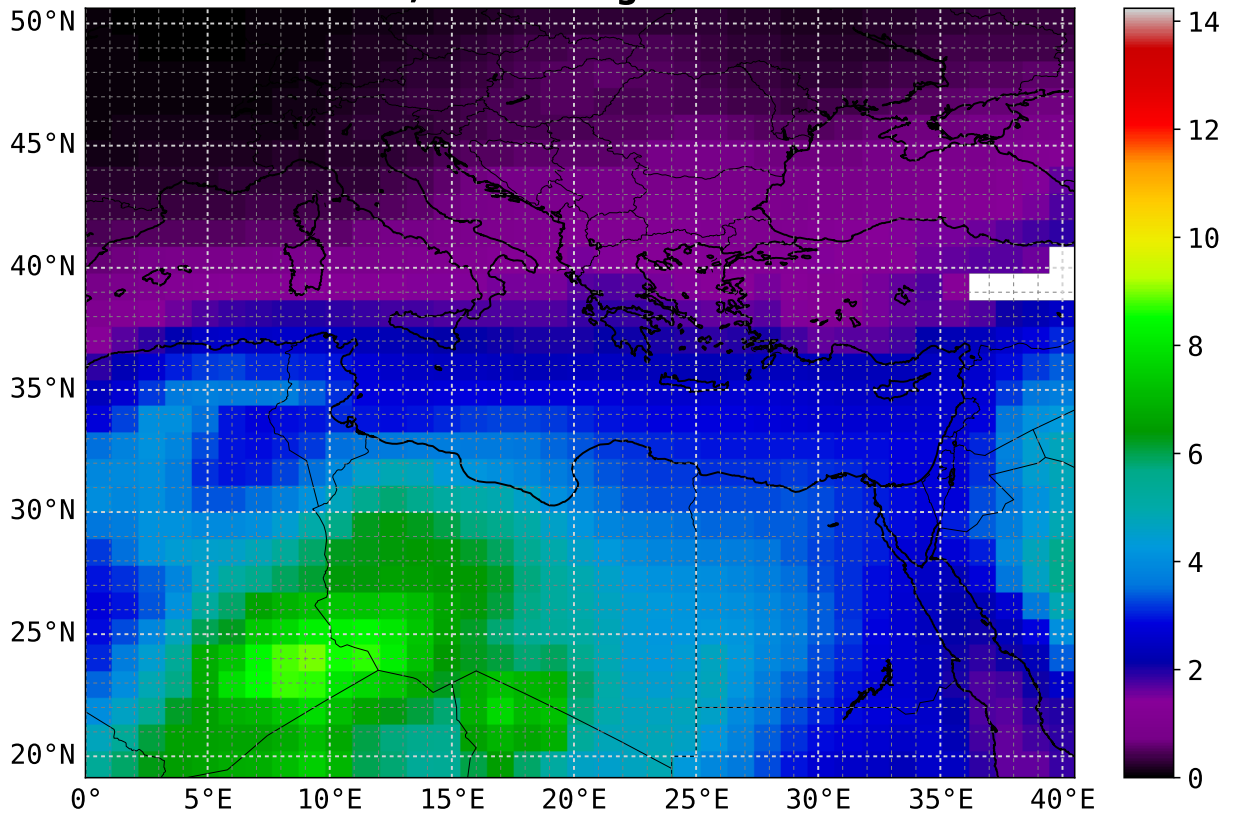

DU mean
3.0 km asl; scaling factor = 1e+08