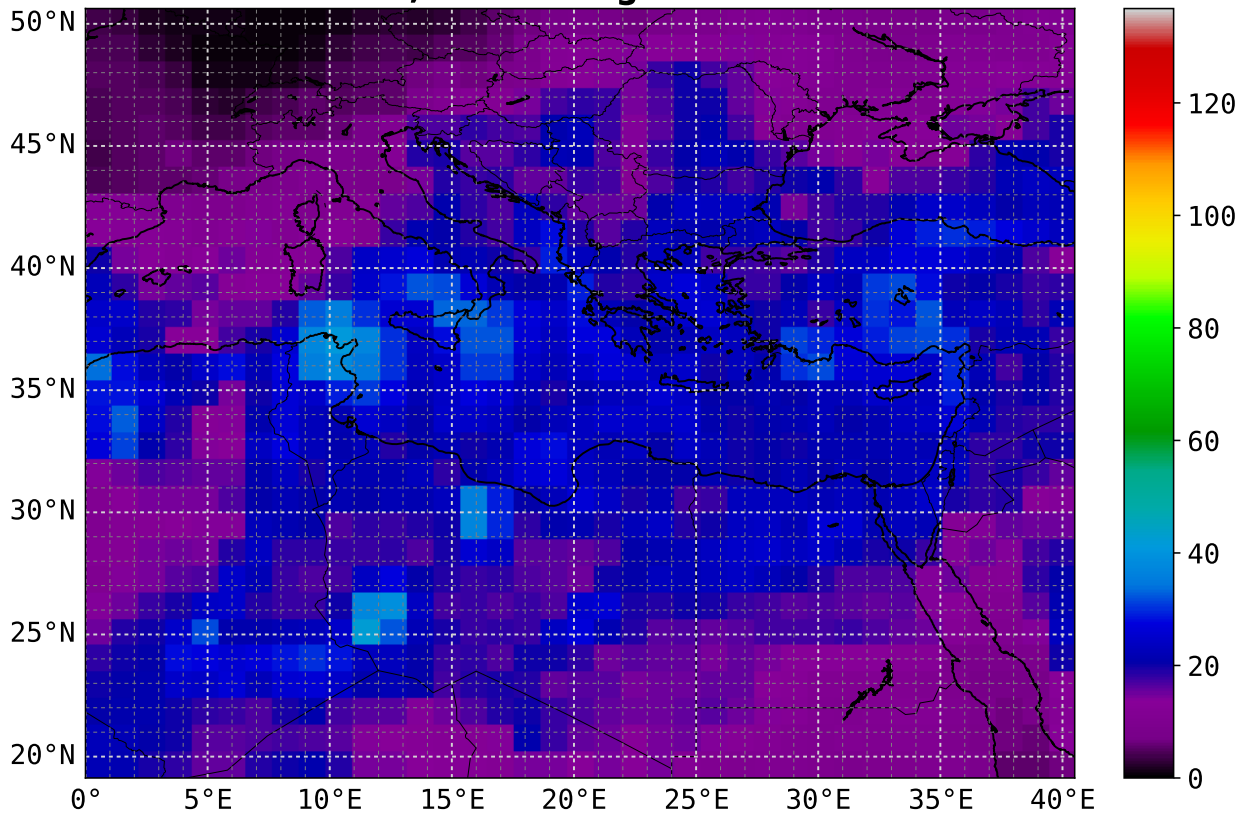

DU mean
4.5 km asl; scaling factor = 1e+08

DU max
4.0 km asl; scaling factor = 1e+08