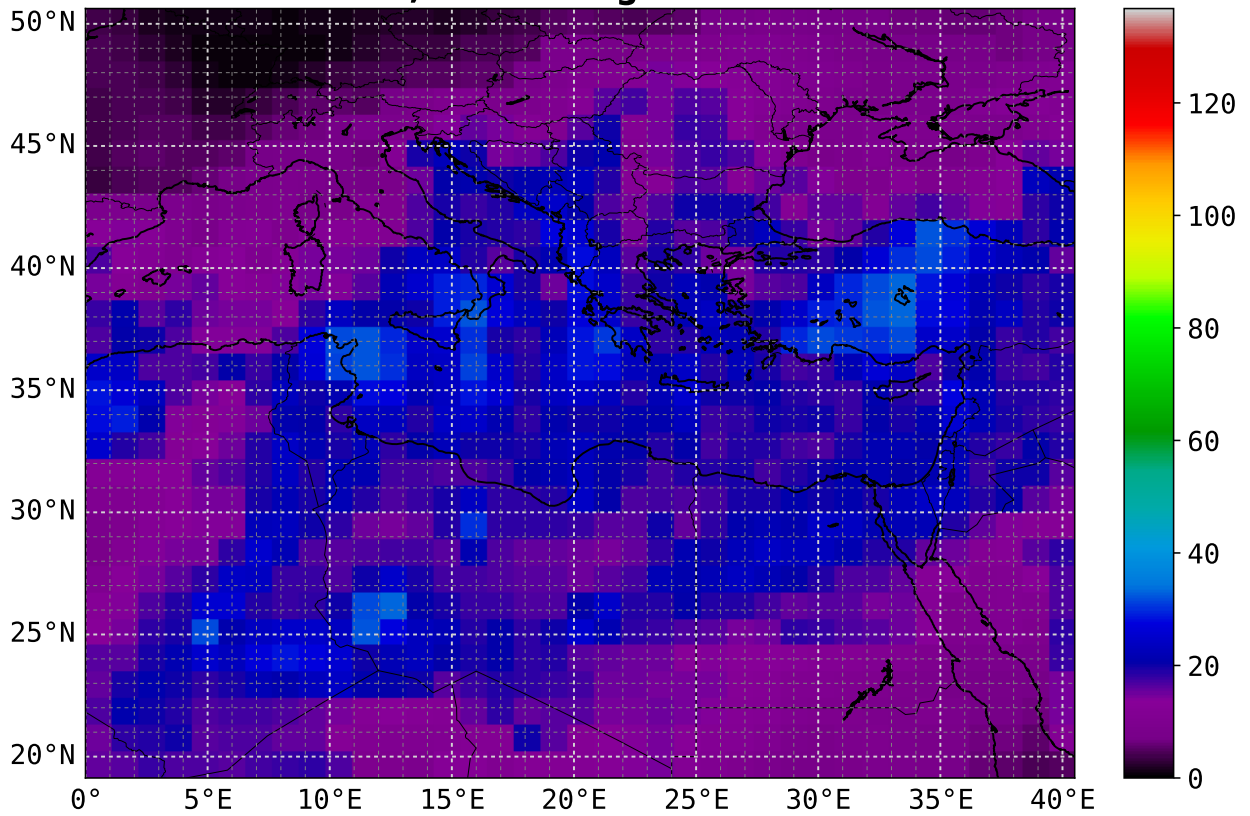

DU mean
3.0 km asl; scaling factor = 1e+08

DU max
3.0 km asl; scaling factor = 1e+08

DU mean
3.5 km asl; scaling factor = 1e+08

DU max
3.5 km asl; scaling factor = 1e+08

DU mean
4.0 km asl; scaling factor = 1e+08

DU max
4.0 km asl; scaling factor = 1e+08

DU mean
4.5 km asl; scaling factor = 1e+08

DU max
4.5 km asl; scaling factor = 1e+08

DU mean
5.0 km asl; scaling factor = 1e+08

DU max
5.0 km asl; scaling factor = 1e+08