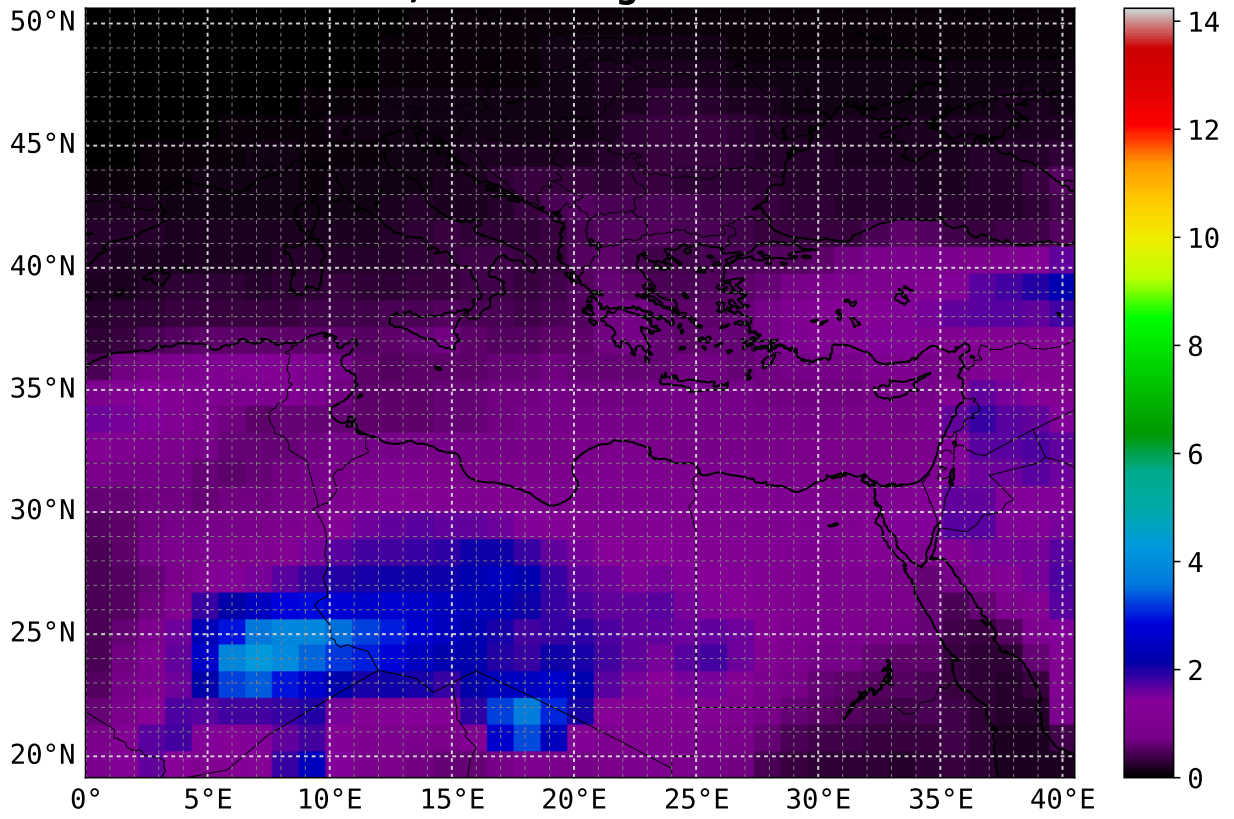

DU mean
5.5 km asl; scaling factor = 1e+08