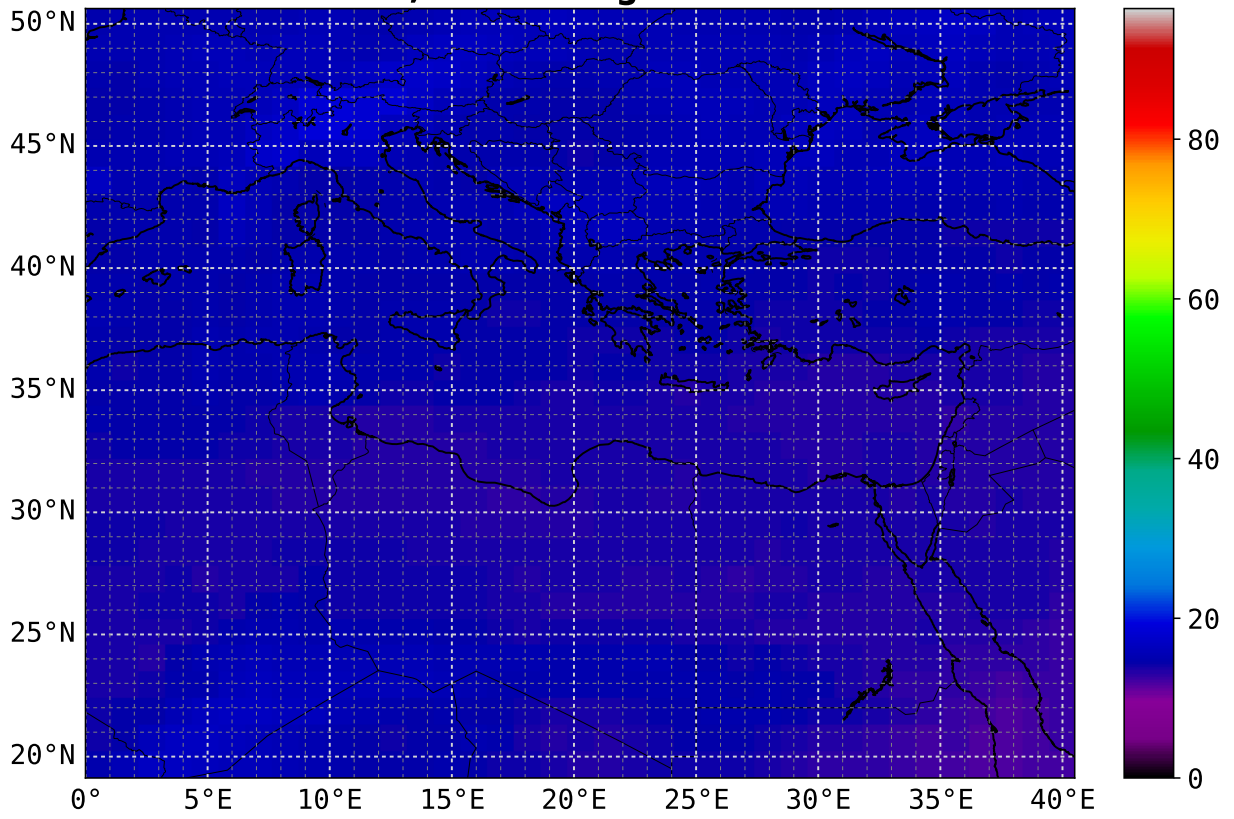

CO mean
7.0 km asl; scaling factor = 1e+08

CO max
6.5 km asl; scaling factor = 1e+08