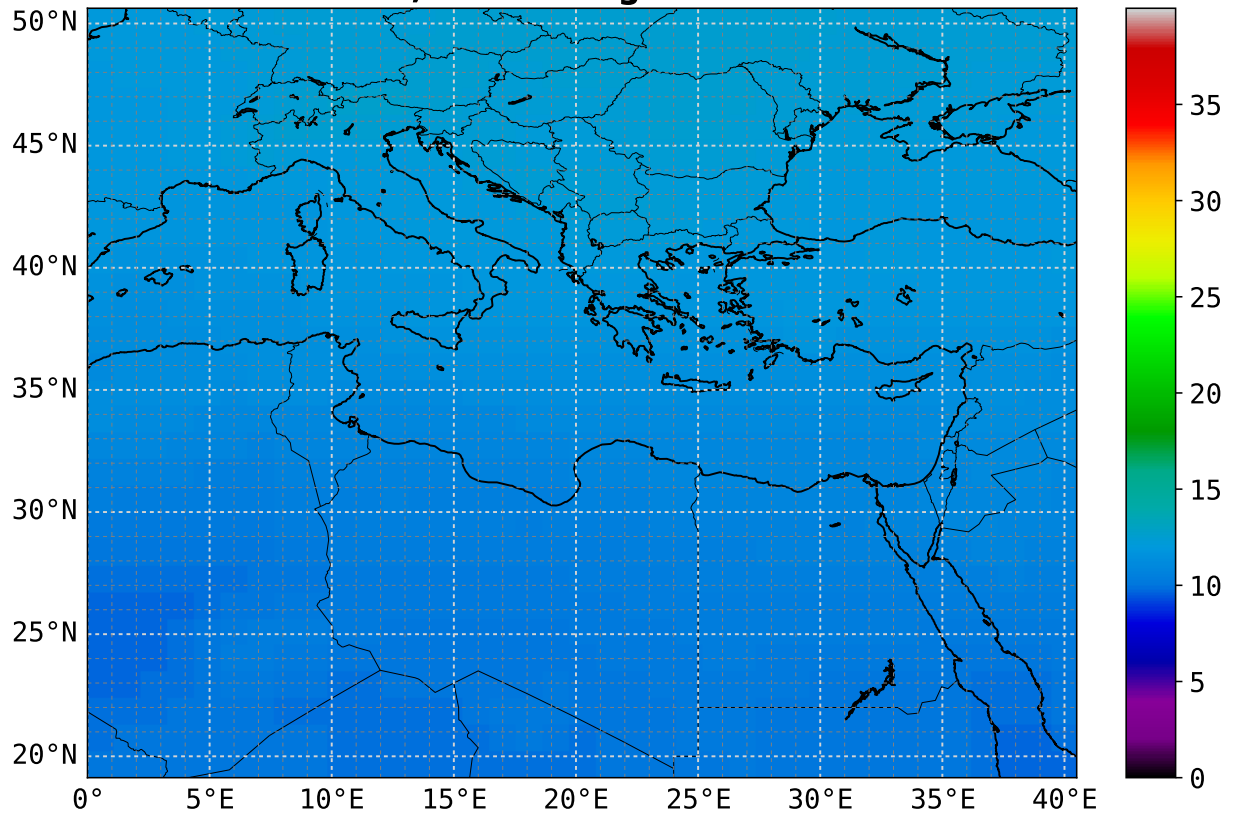

CO mean
7.0 km asl; scaling factor = 1e+08