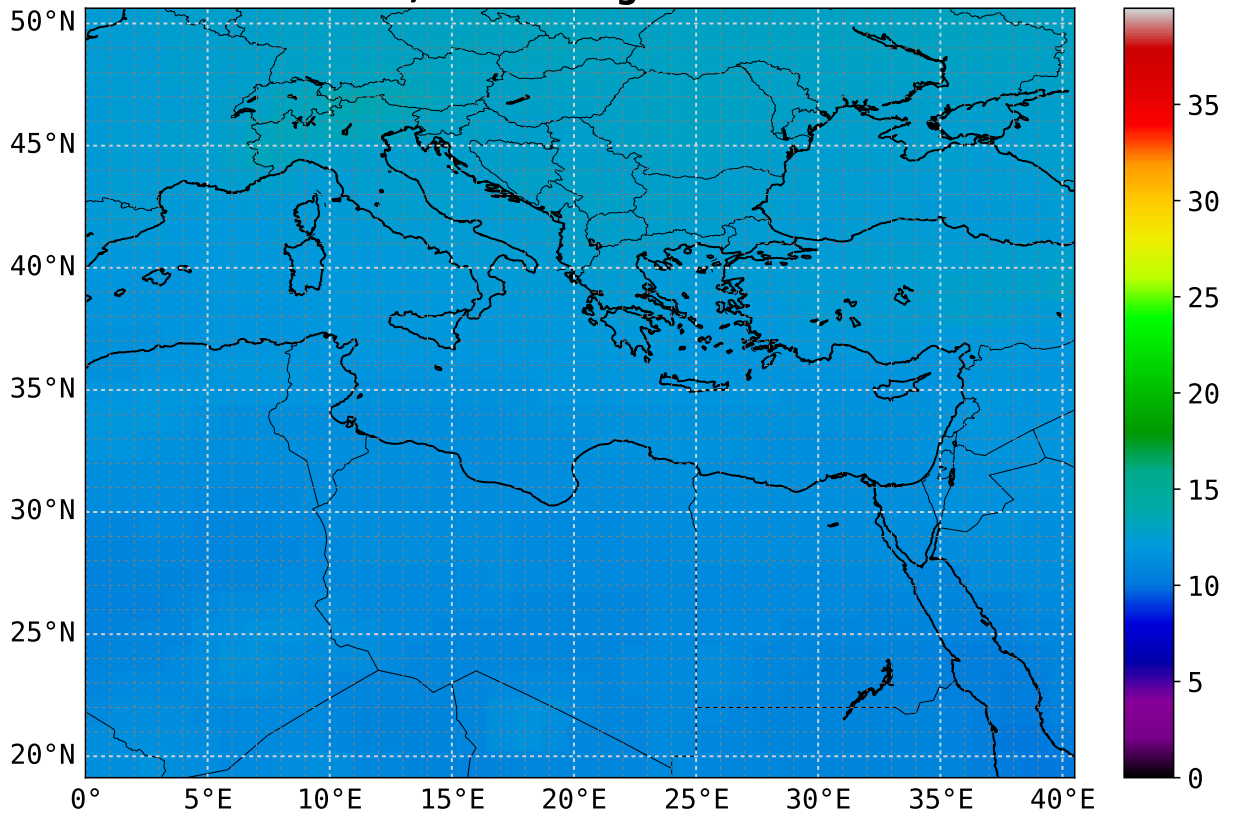

CO mean
5.0 km asl; scaling factor = 1e+08