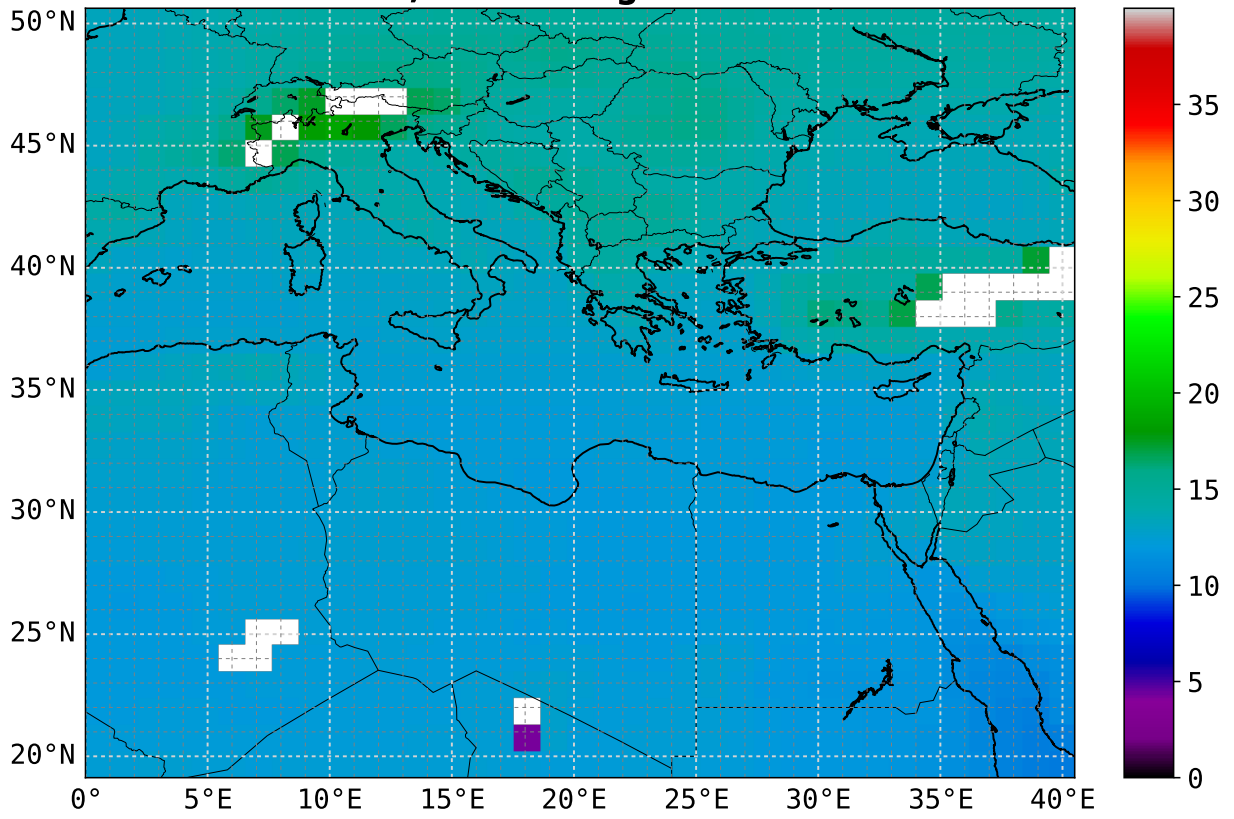

CO mean
2.5 km asl; scaling factor = 1e+08