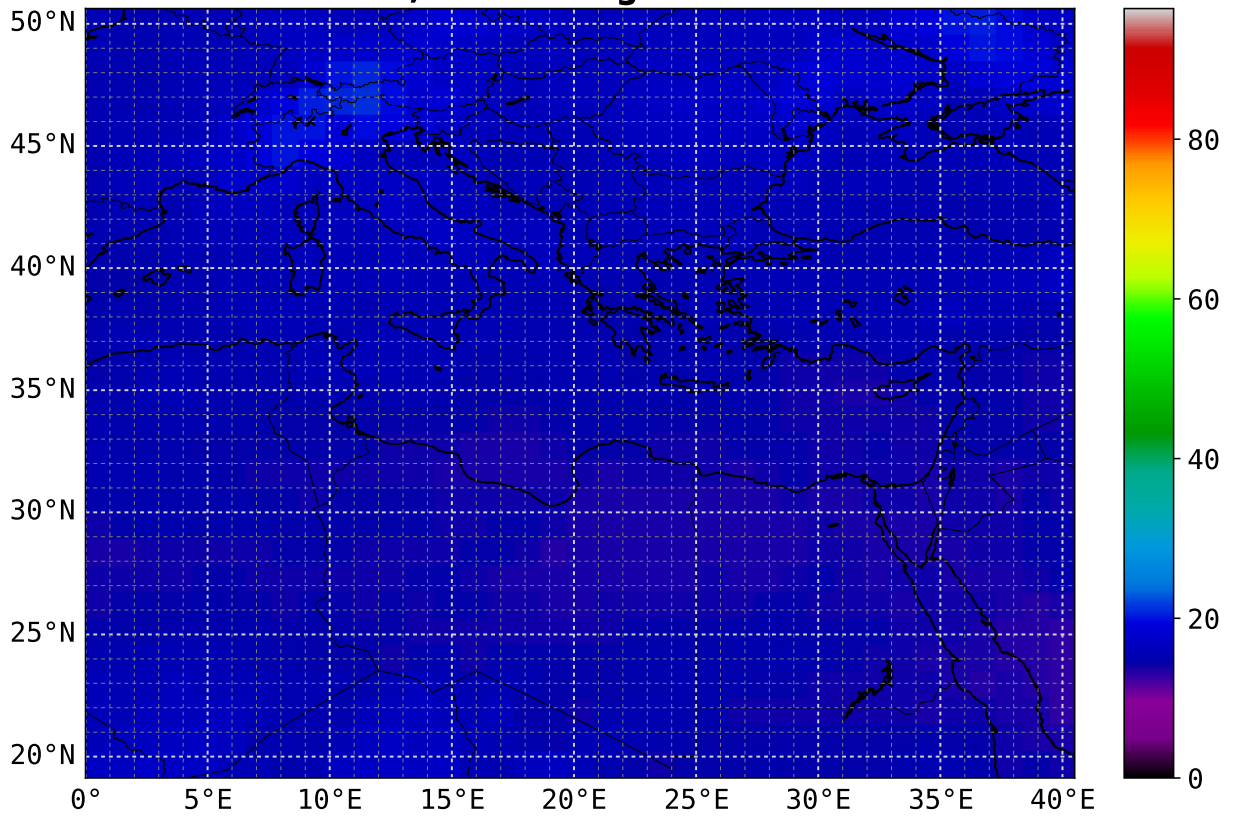

CO mean
5.0 km asl; scaling factor = 1e+08

CO max
4.5 km asl; scaling factor = 1e+08