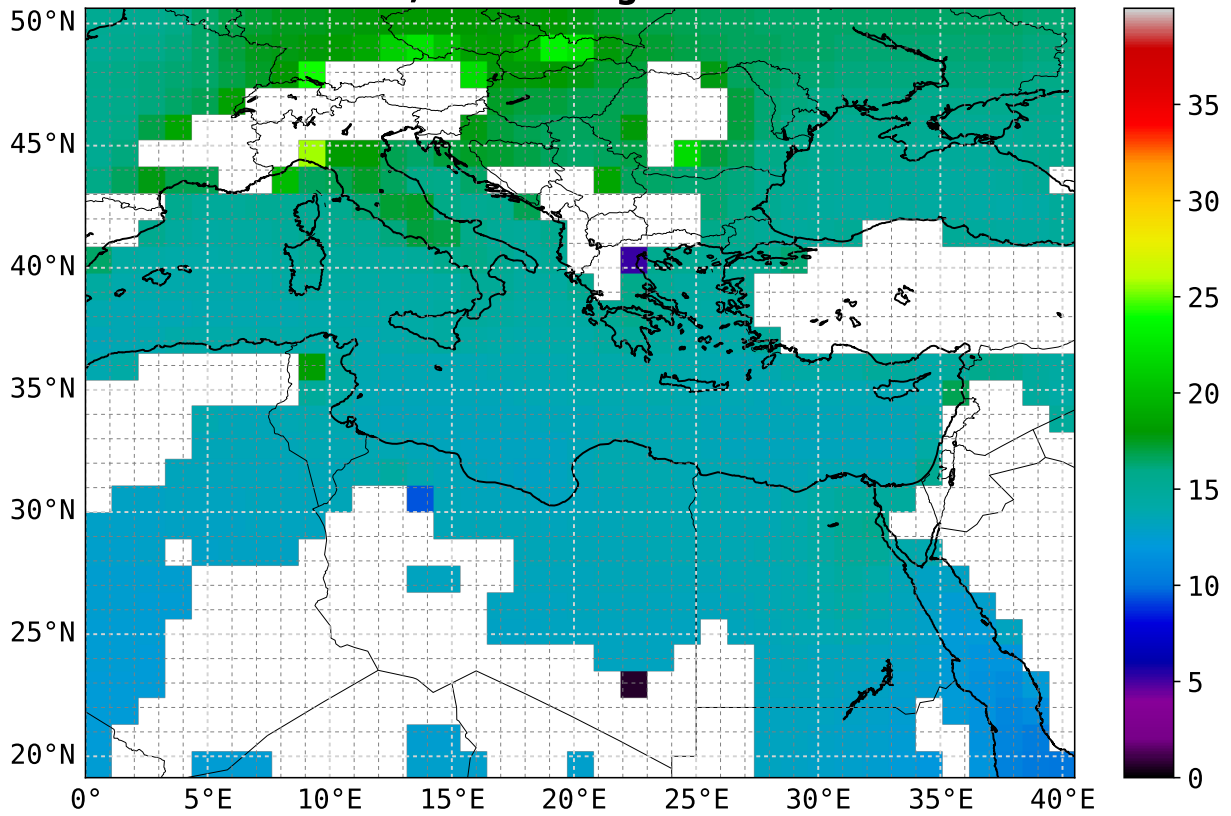

**CO mean**  
**0.5 km asl; scaling factor = 1e+08**

**CO max**  
**0.5 km asl; scaling factor = 1e+08**

**CO mean**  
**1.0 km asl; scaling factor = 1e+08**

**CO max**  
**1.0 km asl; scaling factor = 1e+08**