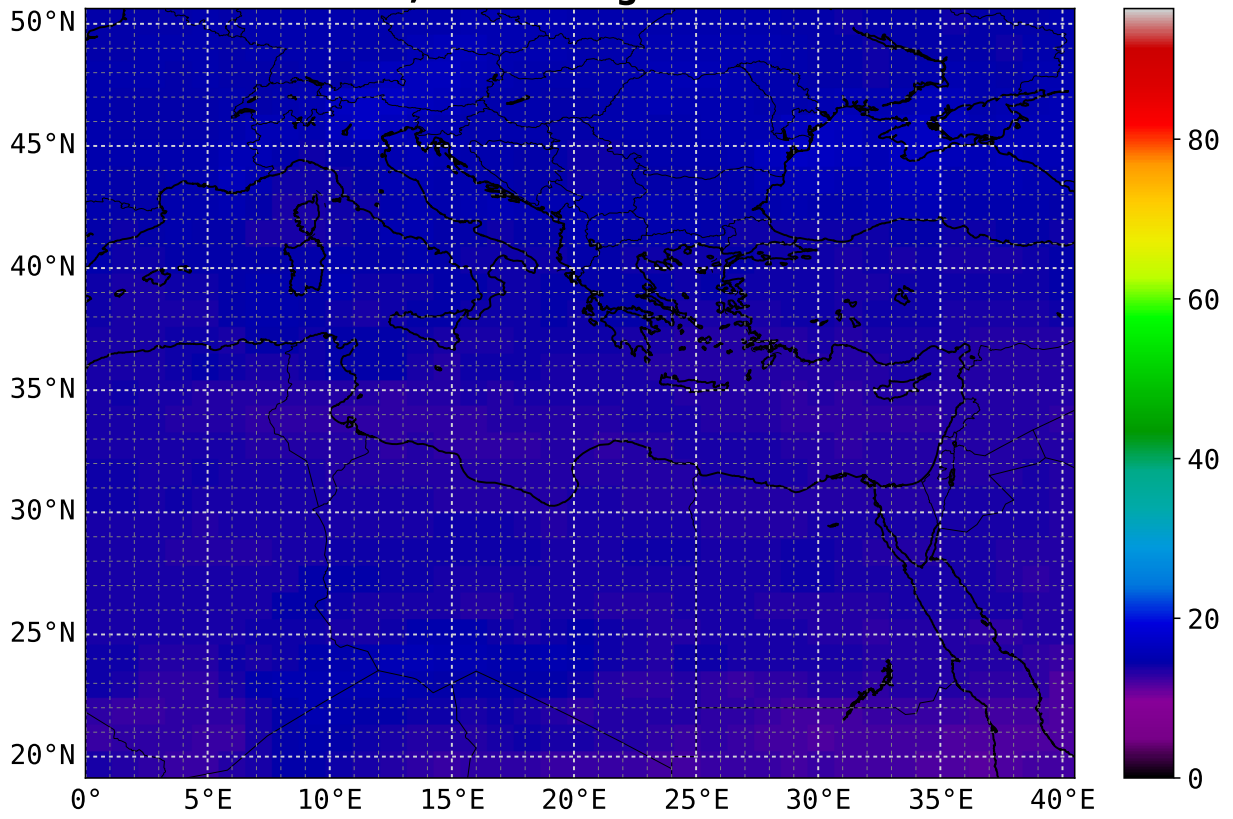

**CO mean**  
**7.5 km asl; scaling factor = 1e+08**

**CO max**  
**7.5 km asl; scaling factor = 1e+08**

**CO mean**  
**8.0 km asl; scaling factor = 1e+08**

**CO max**  
**8.0 km asl; scaling factor = 1e+08**