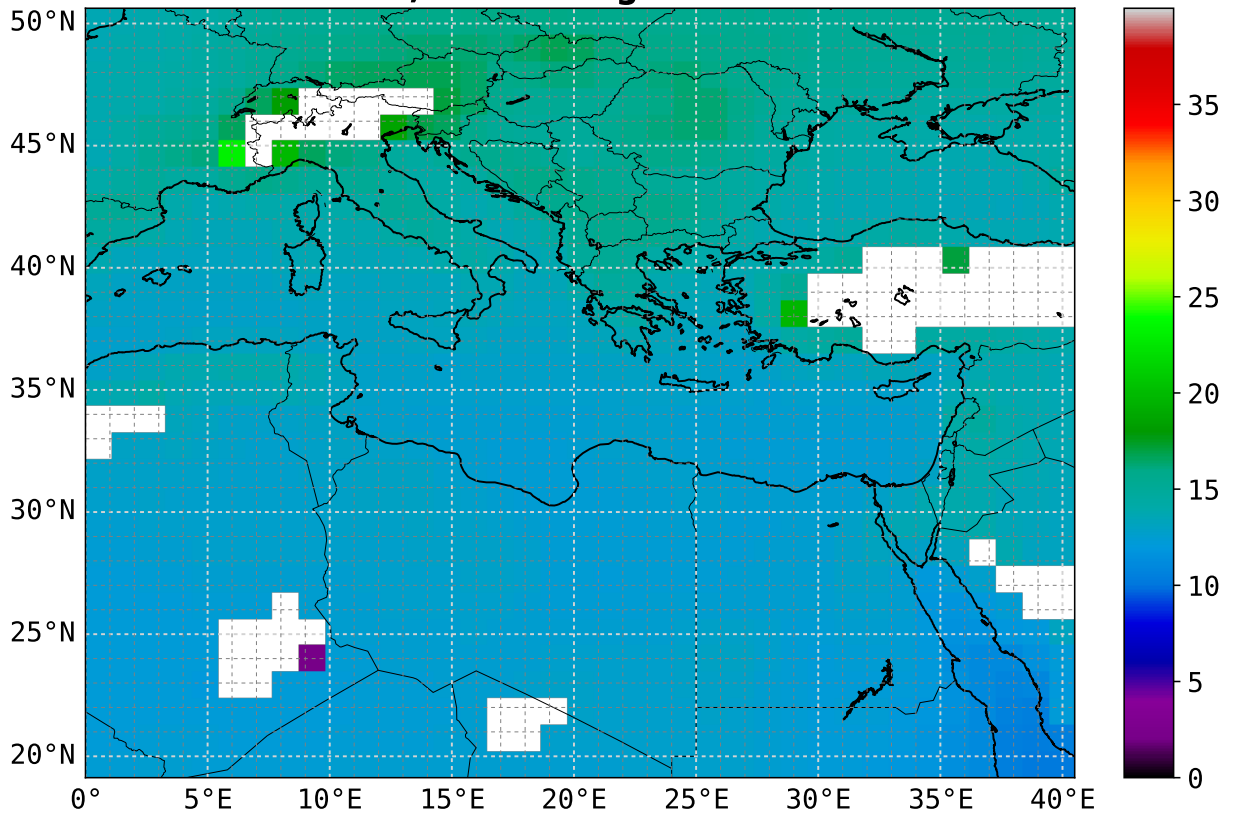

CO mean
2.0 km asl; scaling factor = 1e+08