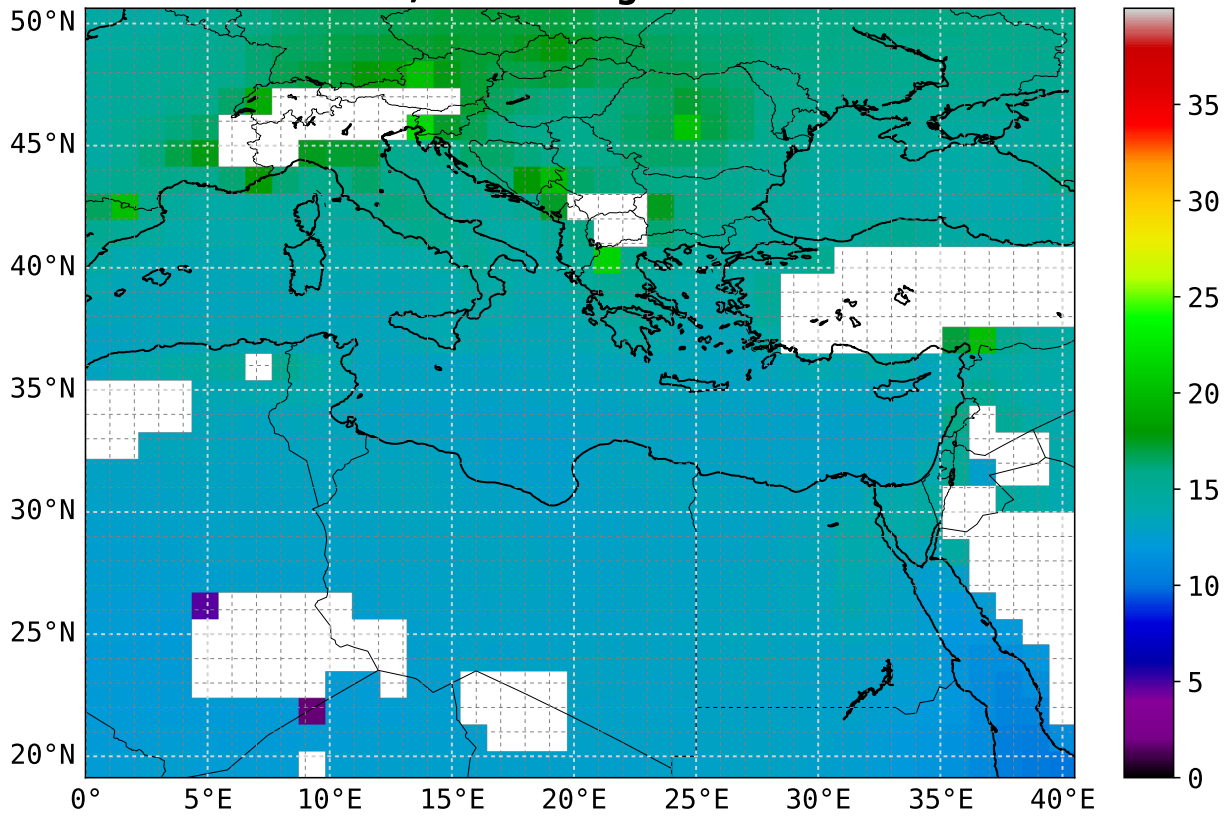

CO mean
1.5 km asl; scaling factor = 1e+08