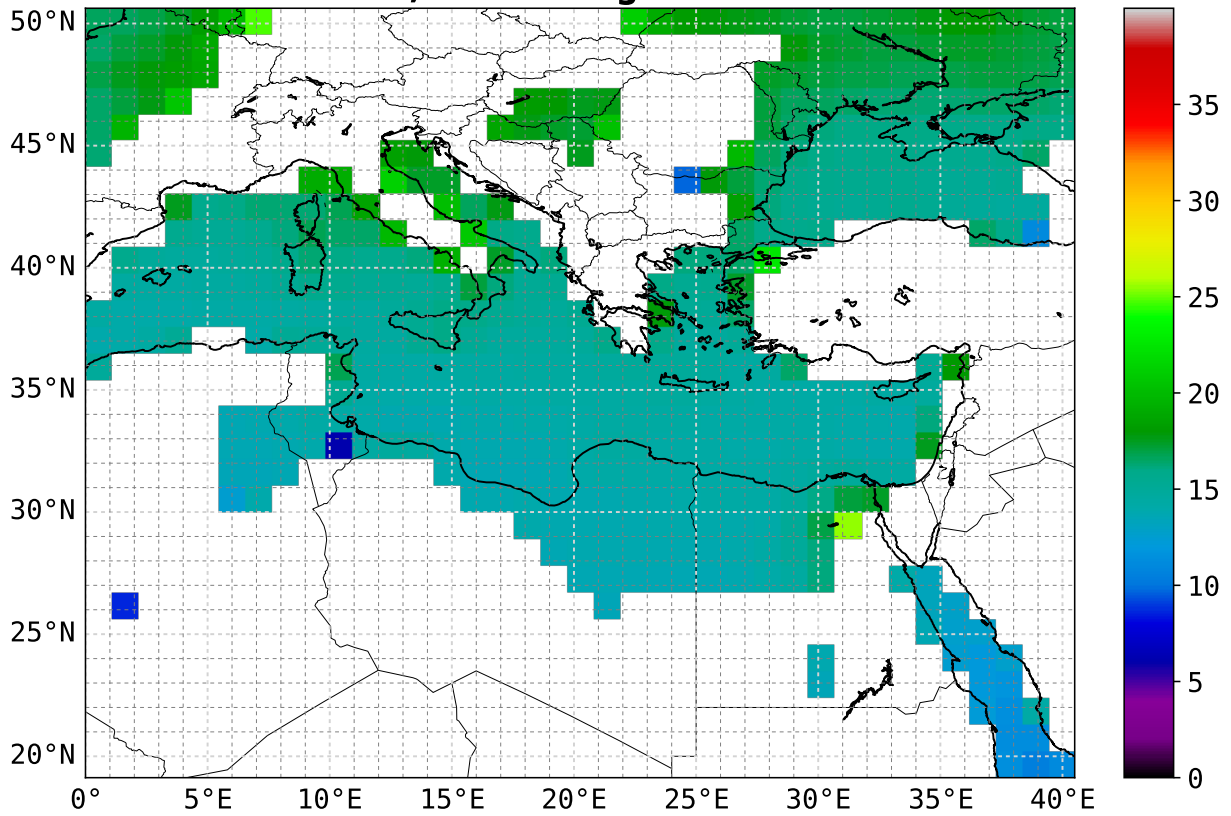

**CO mean**  
**0.5 km asl; scaling factor = 1e+08**

**CO max**  
**0.5 km asl; scaling factor = 1e+08**

**CO mean**  
**1.0 km asl; scaling factor = 1e+08**

**CO max**  
**1.0 km asl; scaling factor = 1e+08**

**CO mean**  
**1.5 km asl; scaling factor = 1e+08**

**CO max**  
**1.5 km asl; scaling factor = 1e+08**

**CO mean**  
**2.0 km asl; scaling factor = 1e+08**

**CO max**  
**2.0 km asl; scaling factor = 1e+08**