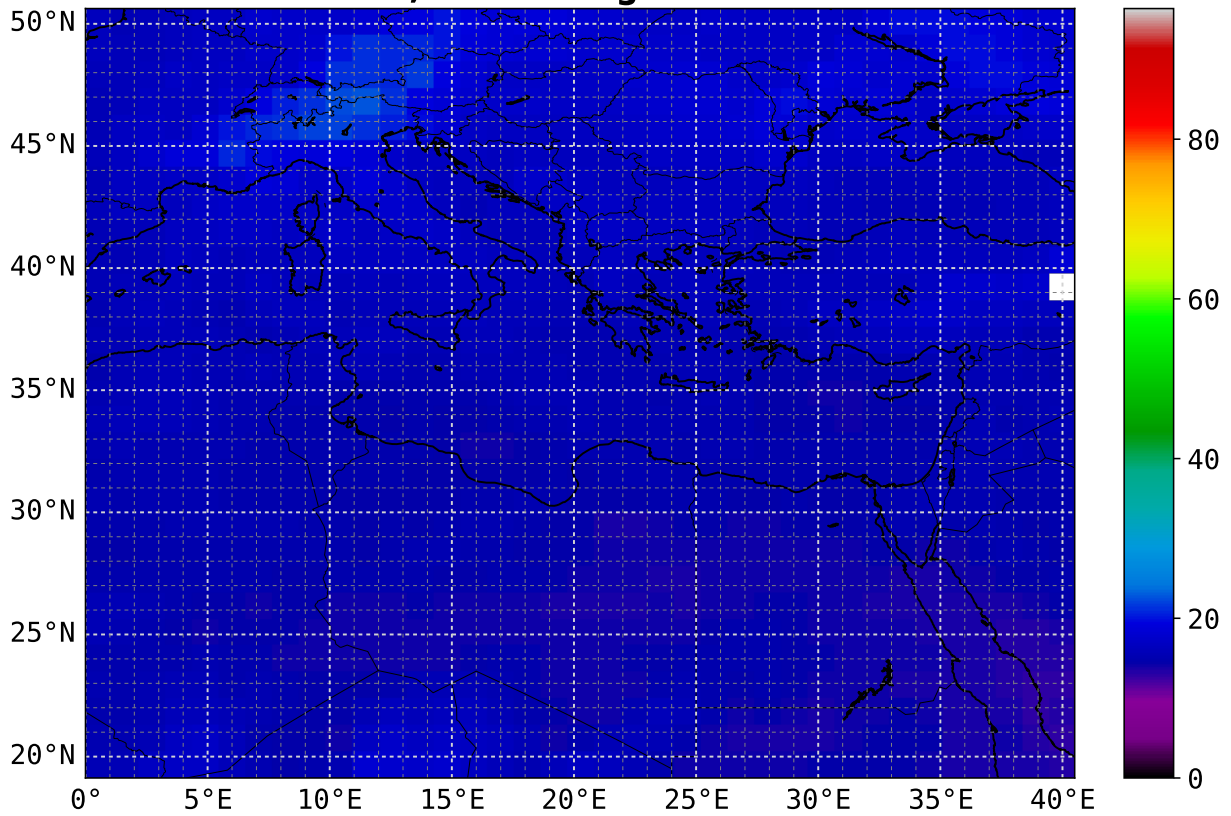

CO mean
4.0 km asl; scaling factor = 1e+08

CO max
3.5 km asl; scaling factor = 1e+08