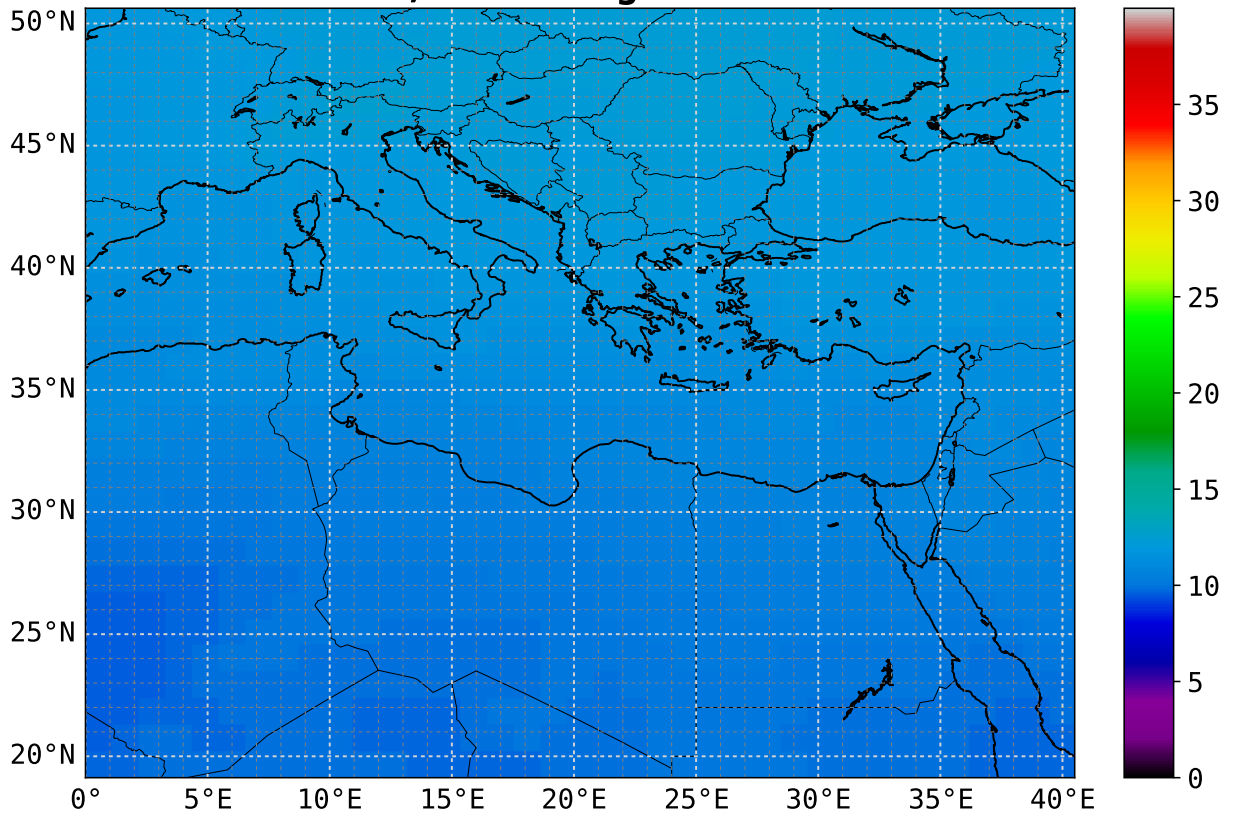

CO mean
7.5 km asl; scaling factor = 1e+08