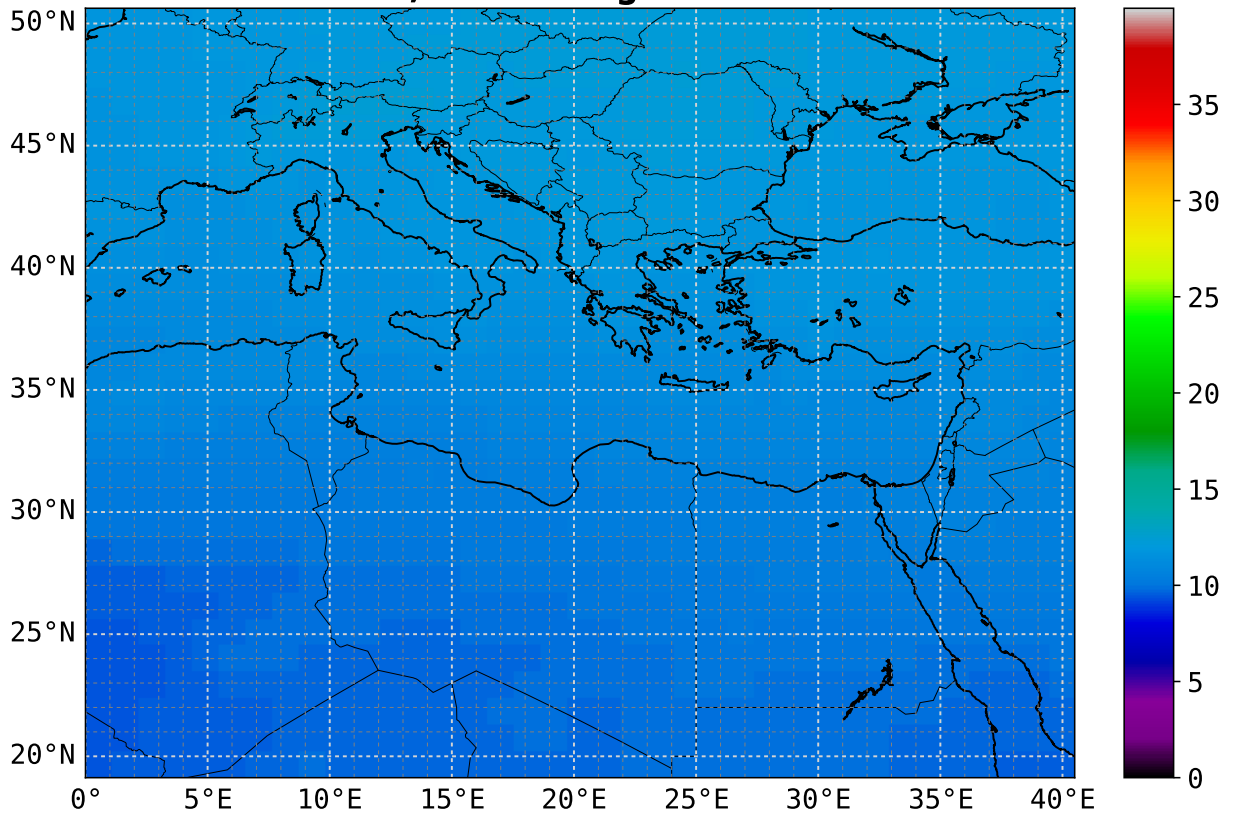

CO mean
8.0 km asl; scaling factor = 1e+08