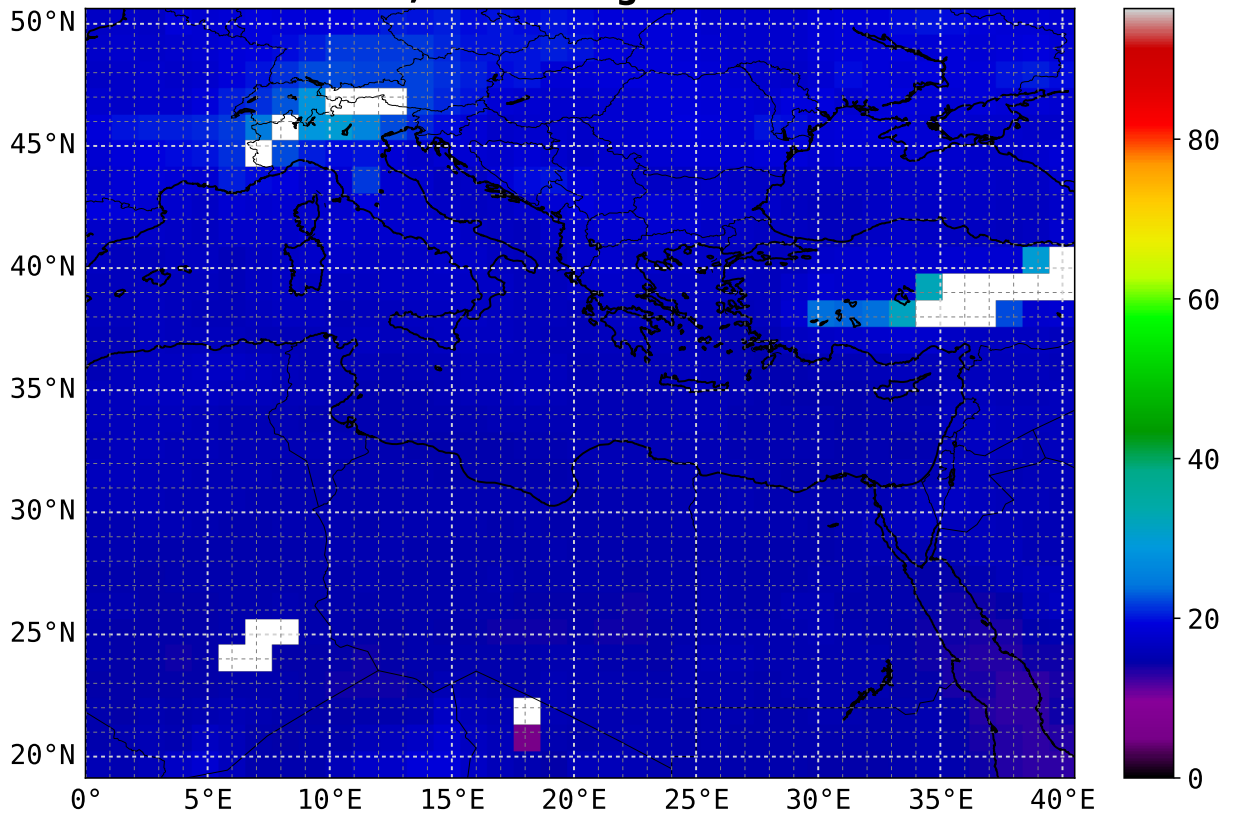

CO mean
3.0 km asl; scaling factor = 1e+08

CO max
2.5 km asl; scaling factor = 1e+08