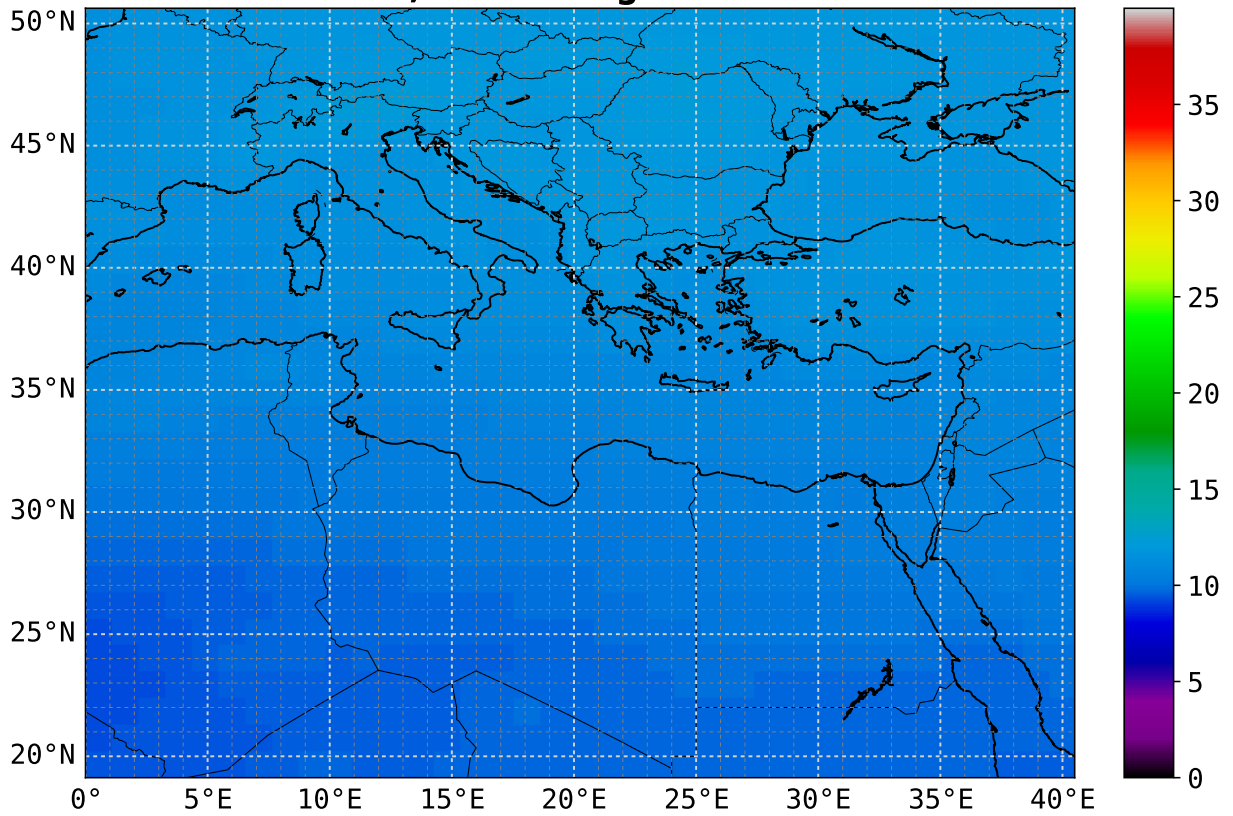

CO mean
8.5 km asl; scaling factor = 1e+08