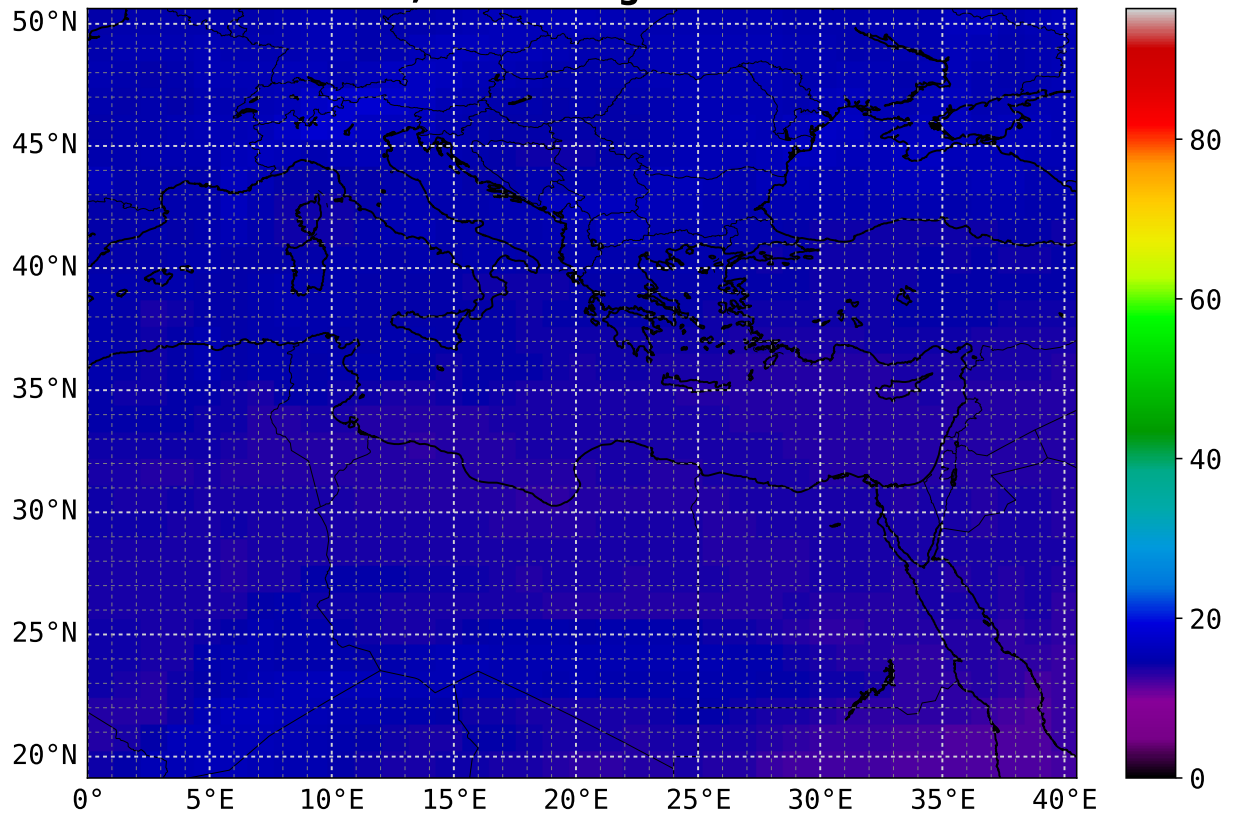

**CO mean**  
**6.5 km asl; scaling factor = 1e+08**

**CO max**  
**6.5 km asl; scaling factor = 1e+08**

**CO mean**  
**7.0 km asl; scaling factor = 1e+08**

**CO max**  
**7.0 km asl; scaling factor = 1e+08**