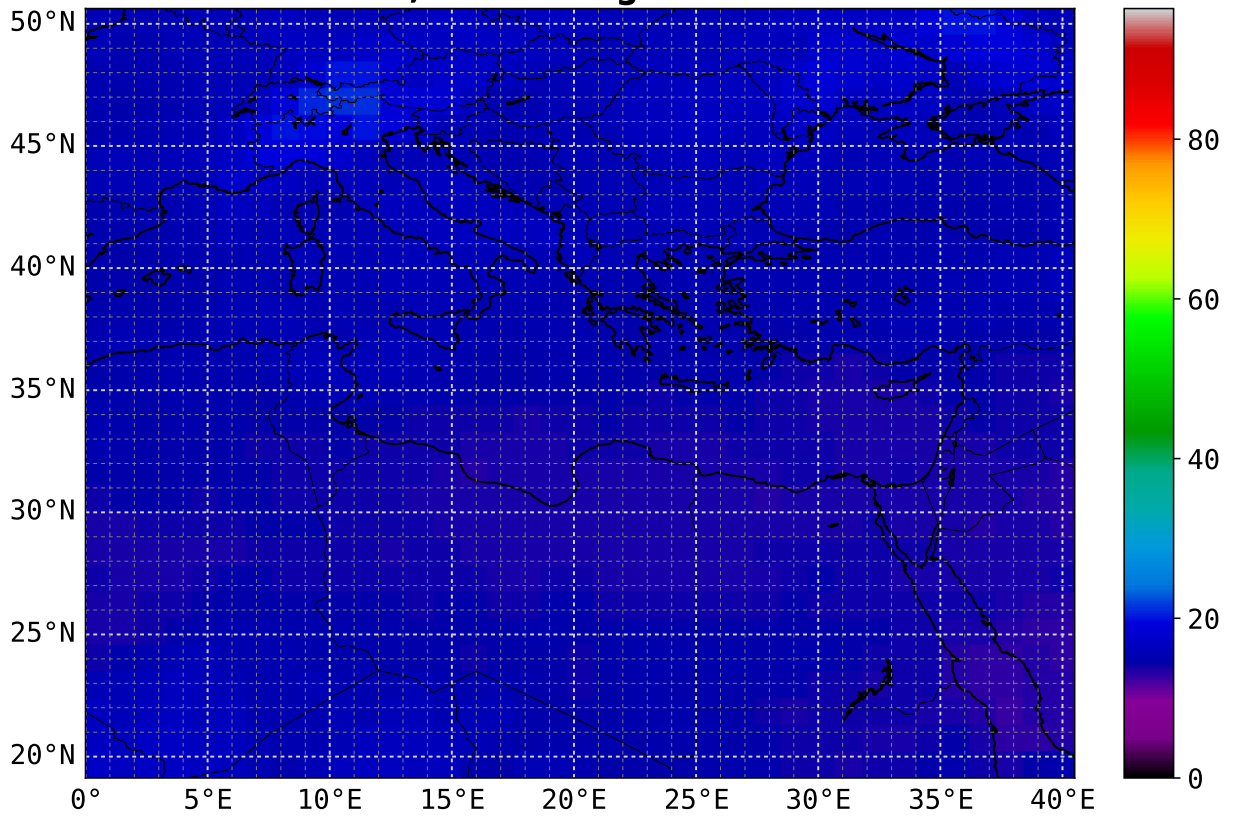

**CO mean**  
**4.5 km asl; scaling factor = 1e+08**

**CO max**  
**4.5 km asl; scaling factor = 1e+08**

**CO mean**  
**5.0 km asl; scaling factor = 1e+08**

**CO max**  
**5.0 km asl; scaling factor = 1e+08**