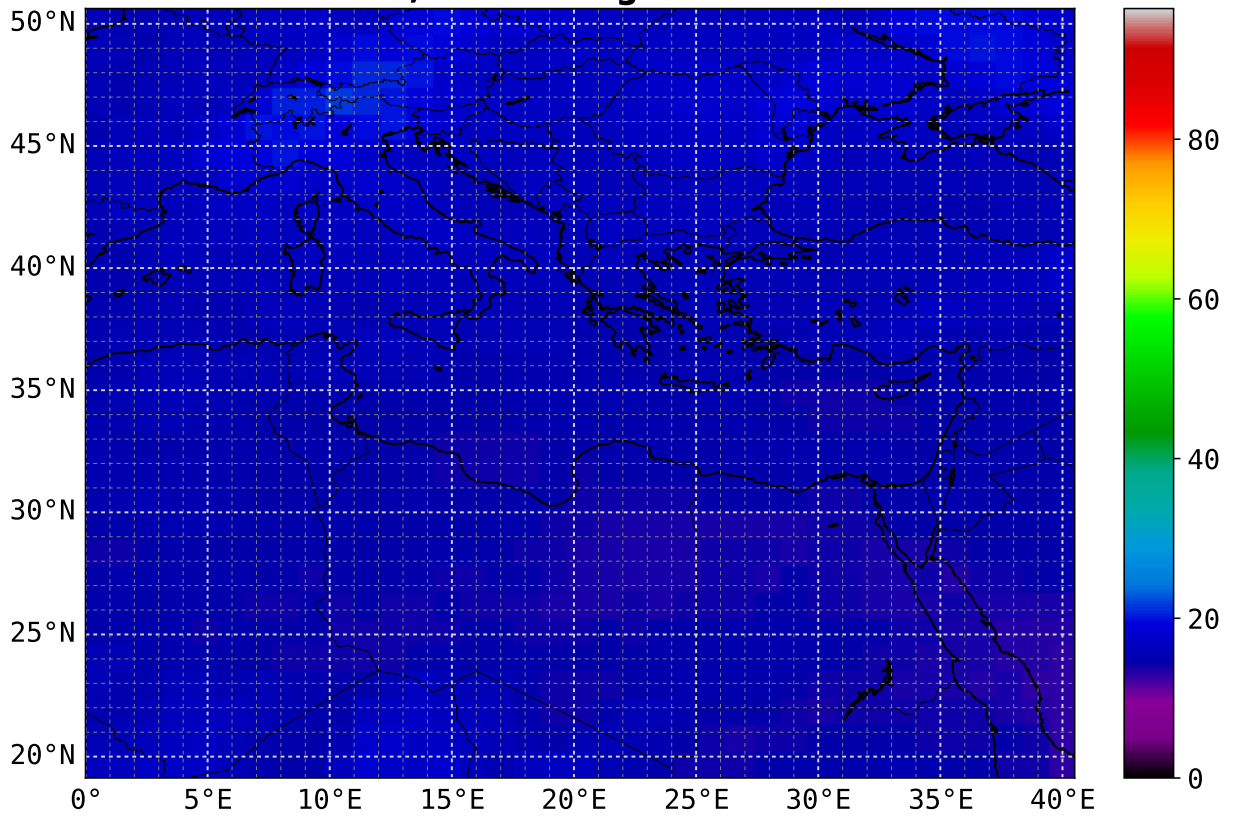

**CO mean**  
**3.5 km asl; scaling factor = 1e+08**

**CO max**  
**3.5 km asl; scaling factor = 1e+08**

**CO mean**  
**4.0 km asl; scaling factor = 1e+08**

**CO max**  
**4.0 km asl; scaling factor = 1e+08**