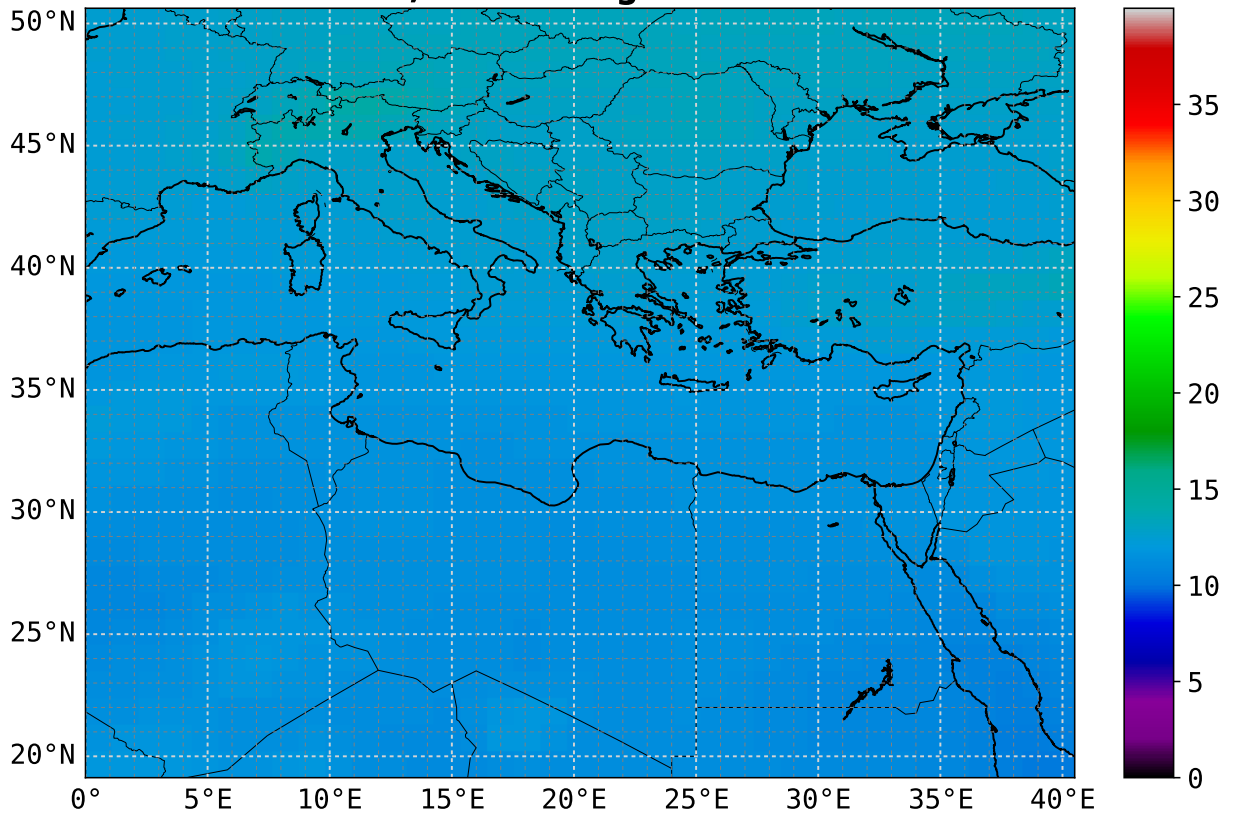

CO mean
4.5 km asl; scaling factor = 1e+08