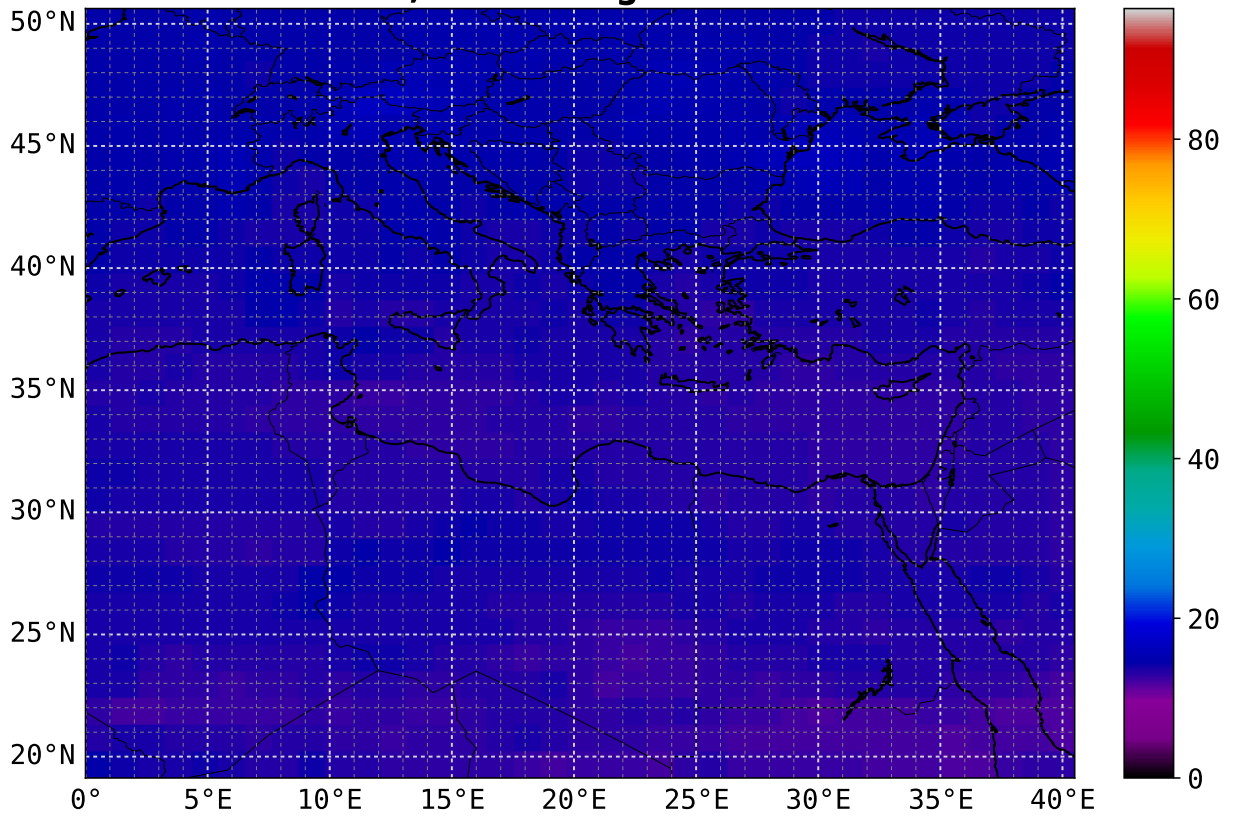

CO mean
9.0 km asl; scaling factor = 1e+08

CO max
8.5 km asl; scaling factor = 1e+08