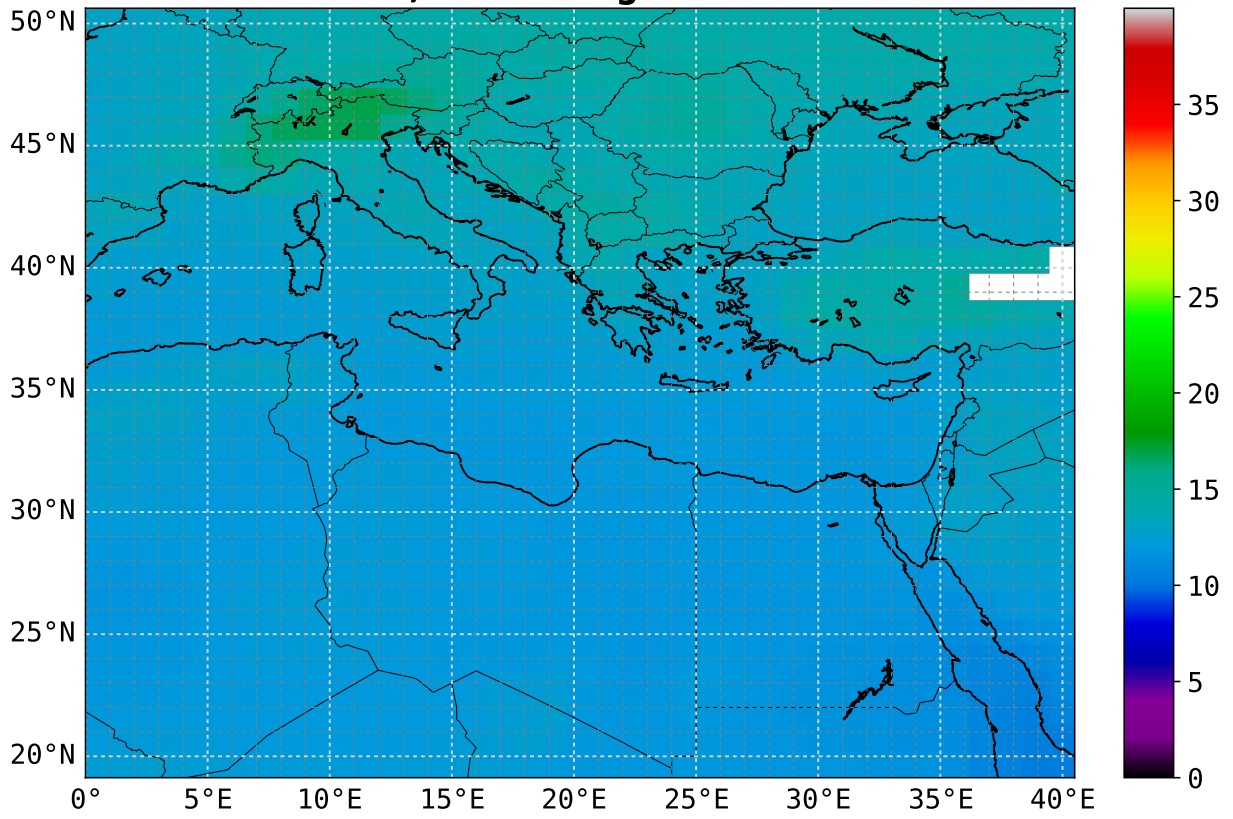

CO mean
3.0 km asl; scaling factor = 1e+08