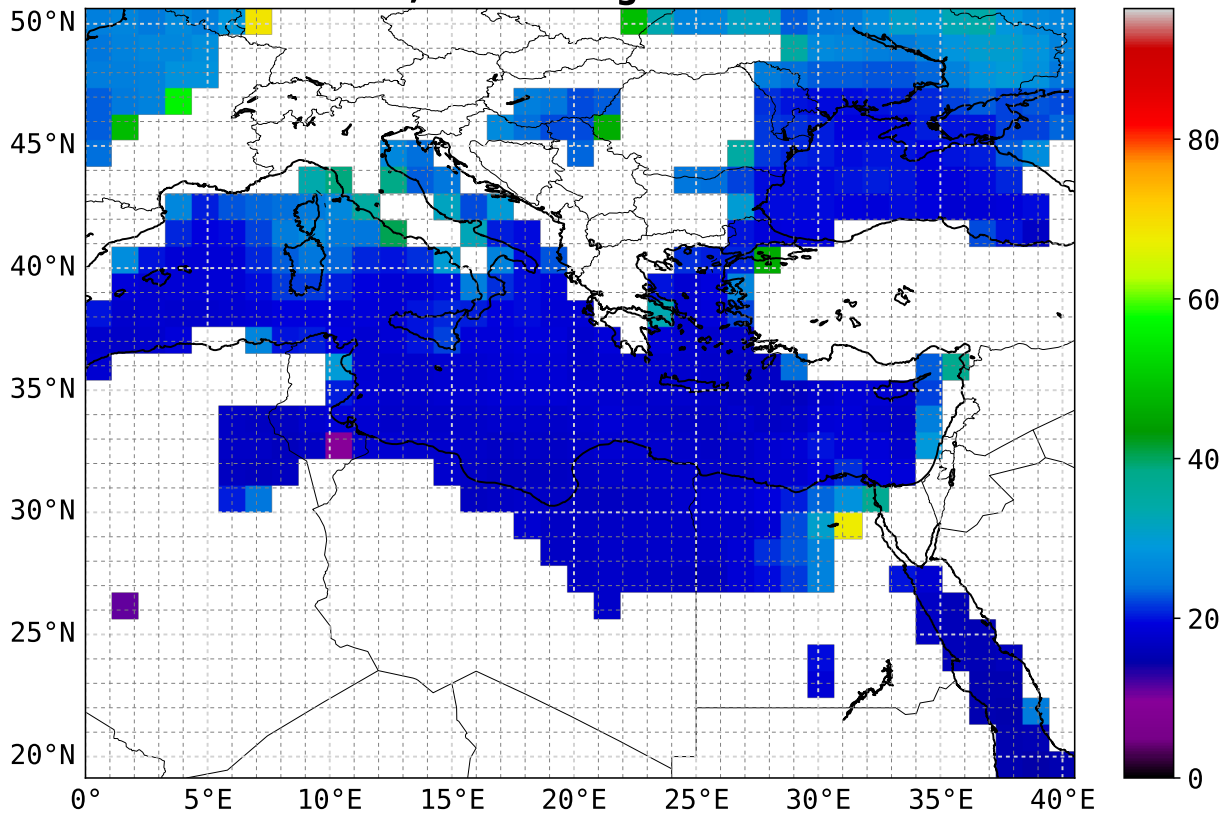

**CO mean**  
**0.5 km asl; scaling factor = 1e+08**

**CO max**  
**0.5 km asl; scaling factor = 1e+08**

**CO mean**  
**1.0 km asl; scaling factor = 1e+08**

**CO max**  
**1.0 km asl; scaling factor = 1e+08**

**CO mean**  
**1.5 km asl; scaling factor = 1e+08**

**CO max**  
**1.5 km asl; scaling factor = 1e+08**

**CO mean**  
**2.0 km asl; scaling factor = 1e+08**

**CO max**  
**2.0 km asl; scaling factor = 1e+08**