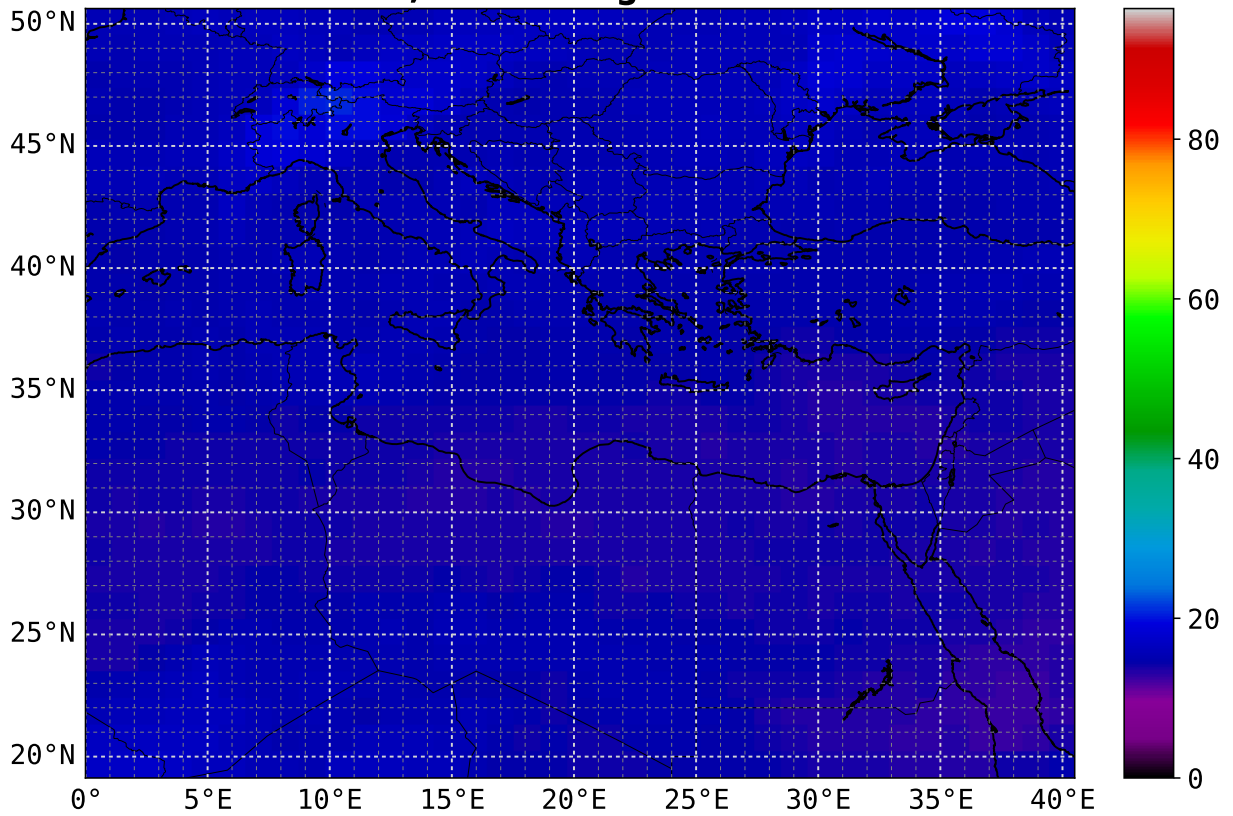

CO mean
6.0 km asl; scaling factor = 1e+08

C0 max
5.5 km asl; scaling factor = 1e+08