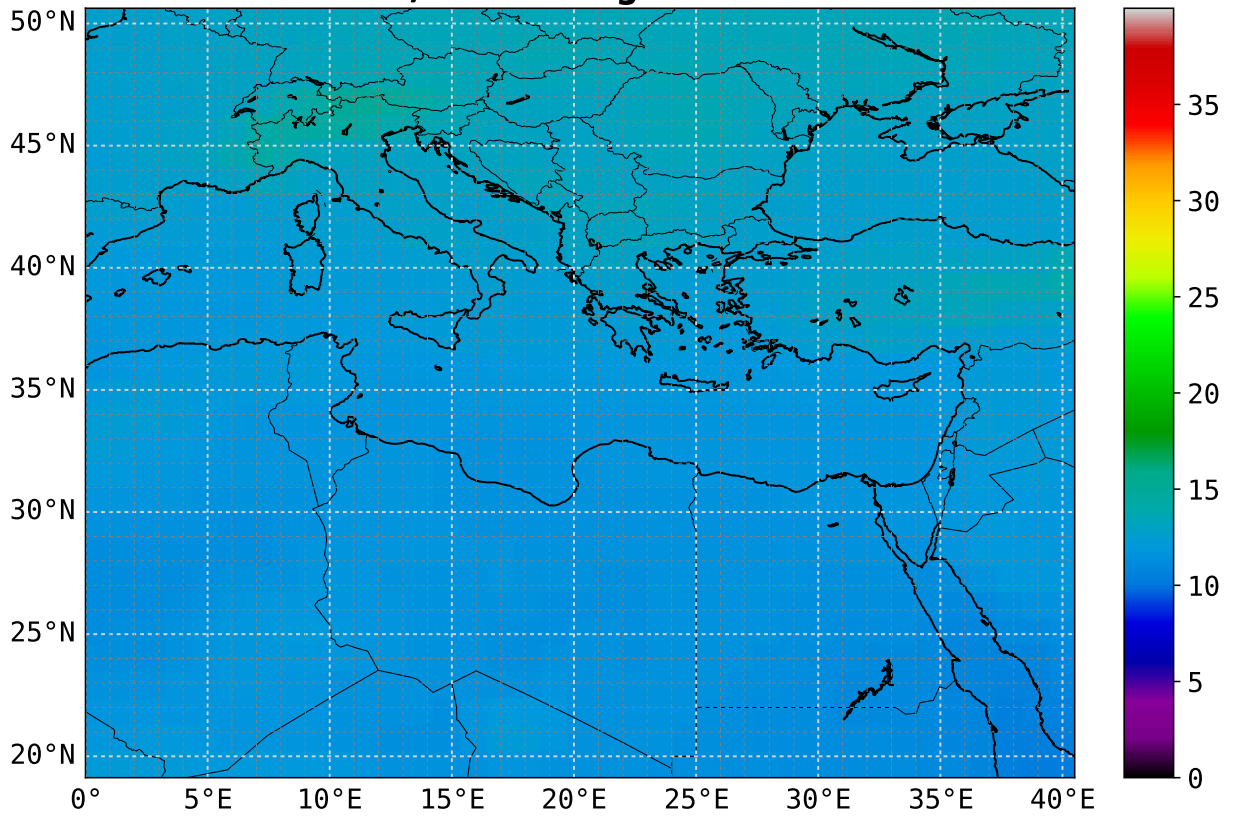

CO mean
4.0 km asl; scaling factor = 1e+08