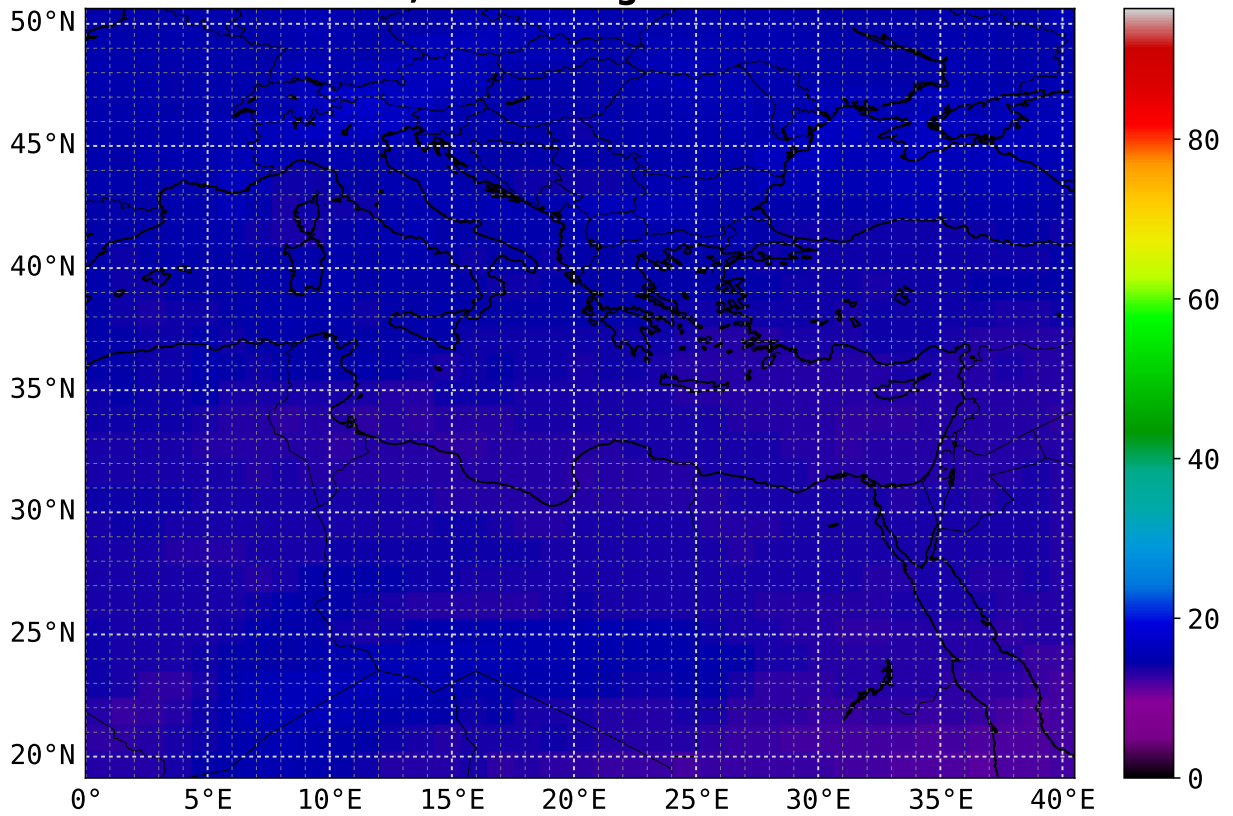

CO mean
8.0 km asl; scaling factor = 1e+08

CO max
7.5 km asl; scaling factor = 1e+08