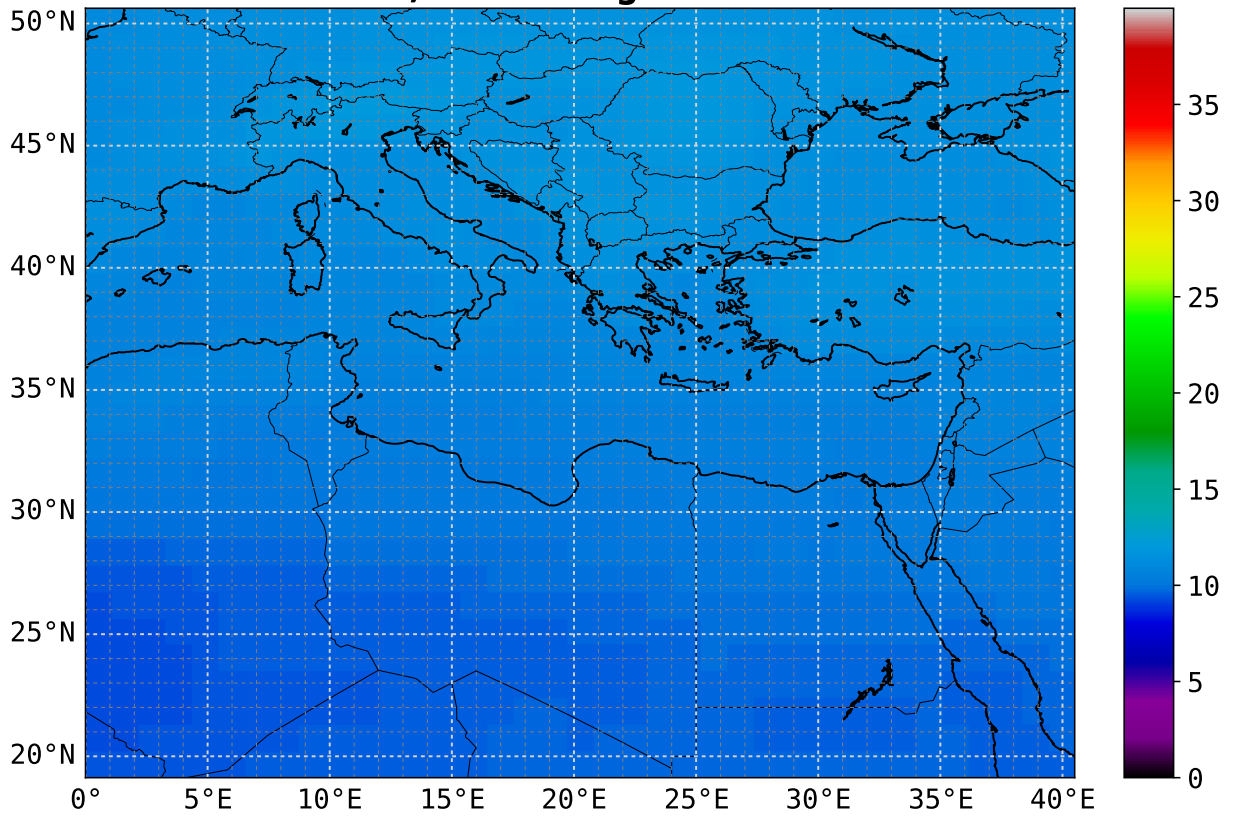

CO mean
9.0 km asl; scaling factor = 1e+08