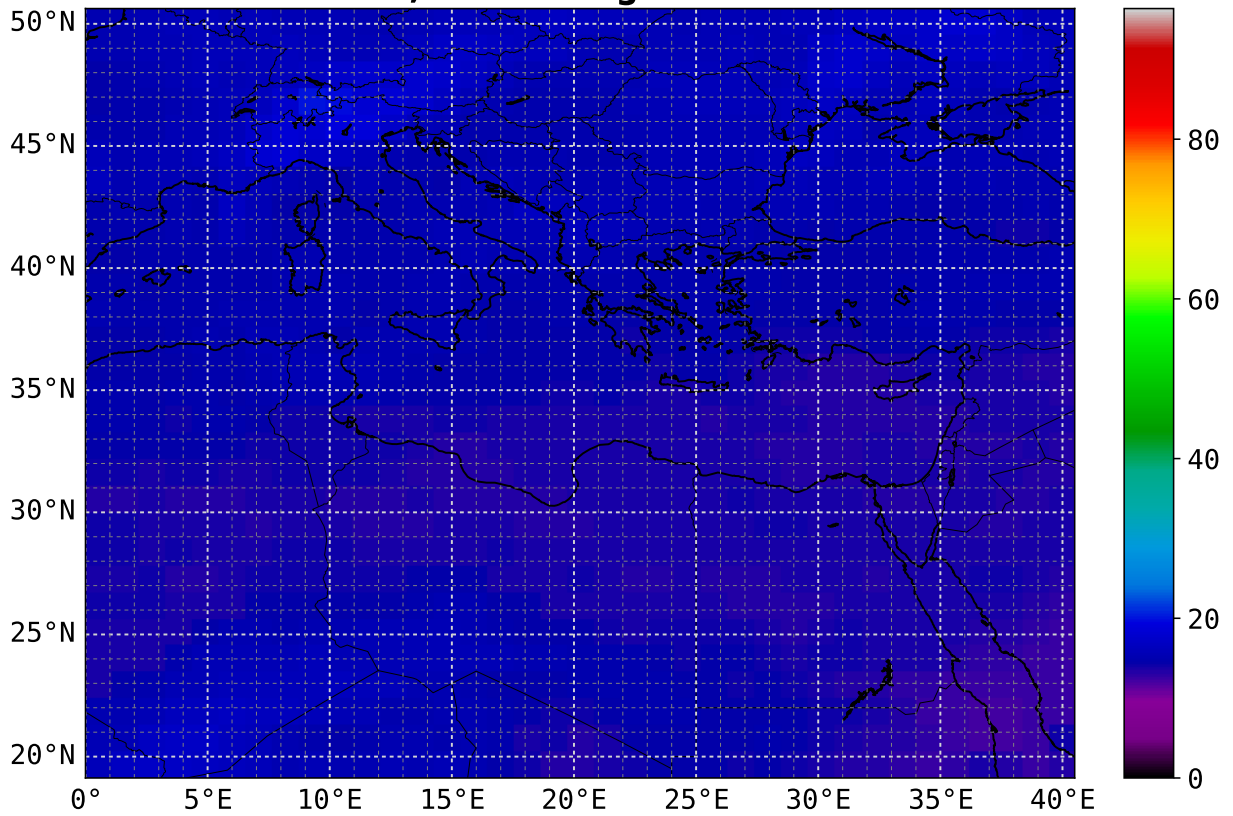

**C0 mean**  
**5.5 km asl; scaling factor = 1e+08**

**C0 max**  
**5.5 km asl; scaling factor = 1e+08**

**CO mean**  
**6.0 km asl; scaling factor = 1e+08**

**CO max**  
**6.0 km asl; scaling factor = 1e+08**