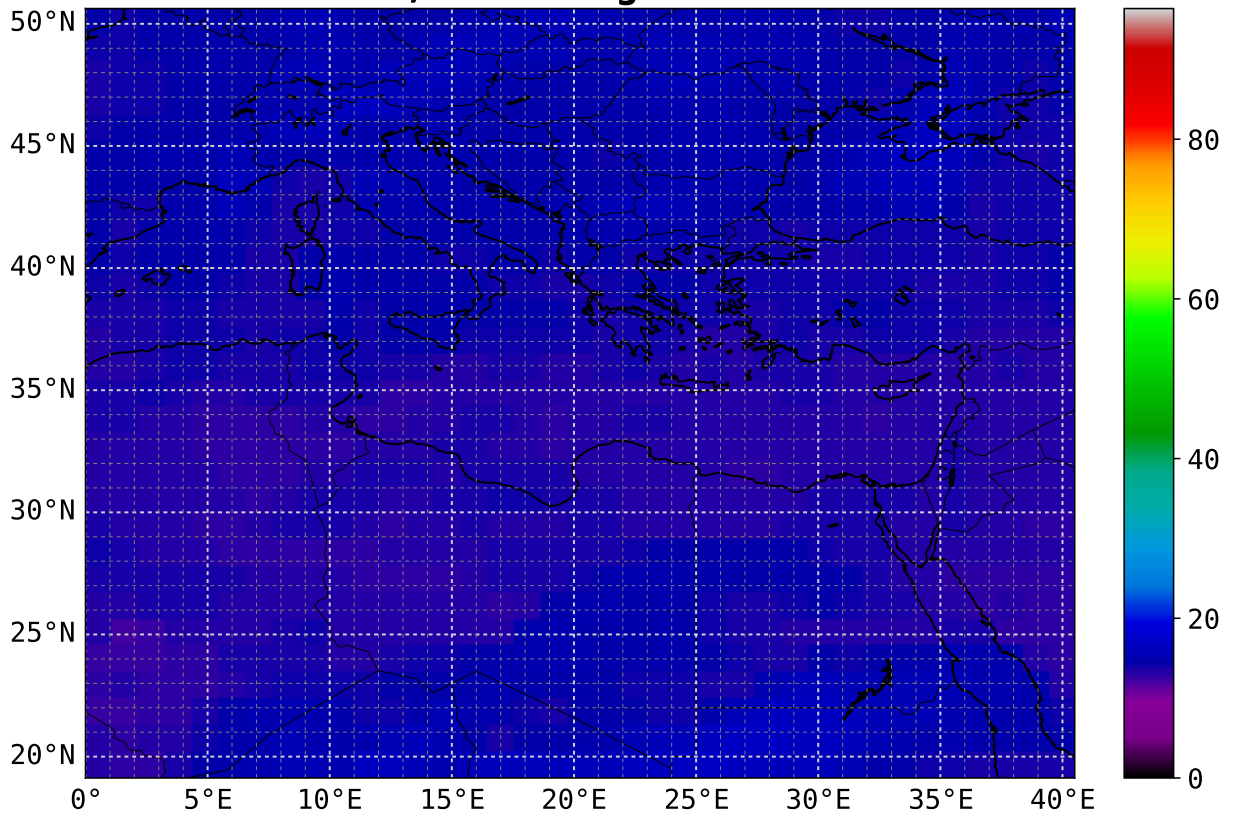

CO max 18 UTC
6.5 km asl; scaling factor = 1e+08

CO mean 18 UTC
7.0 km asl; scaling factor = 1e+08

CO max 18 UTC
7.0 km asl; scaling factor = 1e+08

CO mean 18 UTC
7.5 km asl; scaling factor = 1e+08

CO max 18 UTC
7.5 km asl; scaling factor = 1e+08

CO mean 18 UTC
8.0 km asl; scaling factor = 1e+08

CO max 18 UTC
8.0 km asl; scaling factor = 1e+08

CO mean 18 UTC
8.5 km asl; scaling factor = 1e+08

CO max 18 UTC
8.5 km asl; scaling factor = 1e+08

CO mean 18 UTC
9.0 km asl; scaling factor = 1e+08

CO max 18 UTC
9.0 km asl; scaling factor = 1e+08