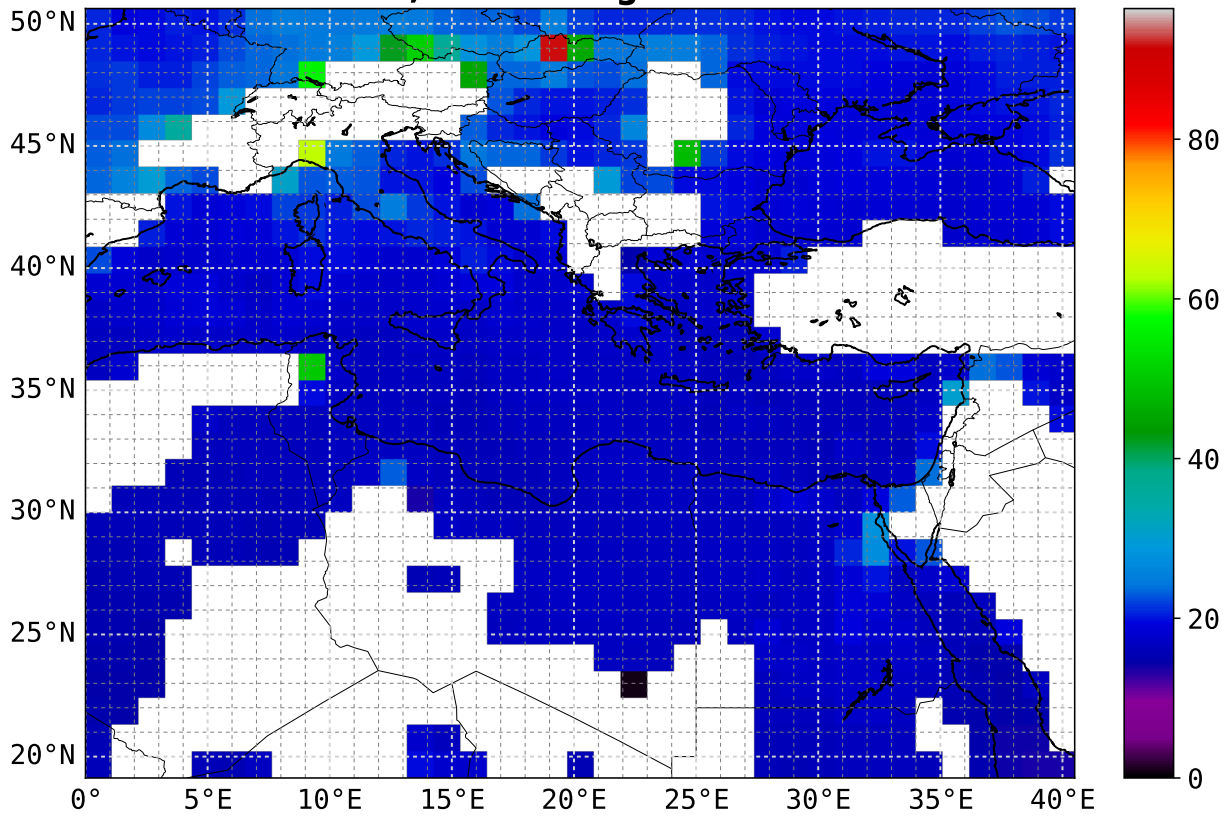

CO mean 18 UTC
0.5 km asl; scaling factor = 1e+08

CO max 18 UTC
0.5 km asl; scaling factor = 1e+08

CO mean 18 UTC
1.0 km asl; scaling factor = 1e+08

CO max 18 UTC
1.0 km asl; scaling factor = 1e+08

CO mean 18 UTC
1.5 km asl; scaling factor = 1e+08

CO max 18 UTC
1.5 km asl; scaling factor = 1e+08

CO mean 18 UTC
2.0 km asl; scaling factor = 1e+08

CO max 18 UTC
2.0 km asl; scaling factor = 1e+08

CO mean 18 UTC
2.5 km asl; scaling factor = 1e+08

CO max 18 UTC
2.5 km asl; scaling factor = 1e+08

CO max 18 UTC
6.5 km asl; scaling factor = 1e+08

CO mean 18 UTC
7.0 km asl; scaling factor = 1e+08

CO max 18 UTC
7.0 km asl; scaling factor = 1e+08

CO mean 18 UTC
7.5 km asl; scaling factor = 1e+08

CO max 18 UTC
7.5 km asl; scaling factor = 1e+08

CO max 18 UTC
9.0 km asl; scaling factor = 1e+08