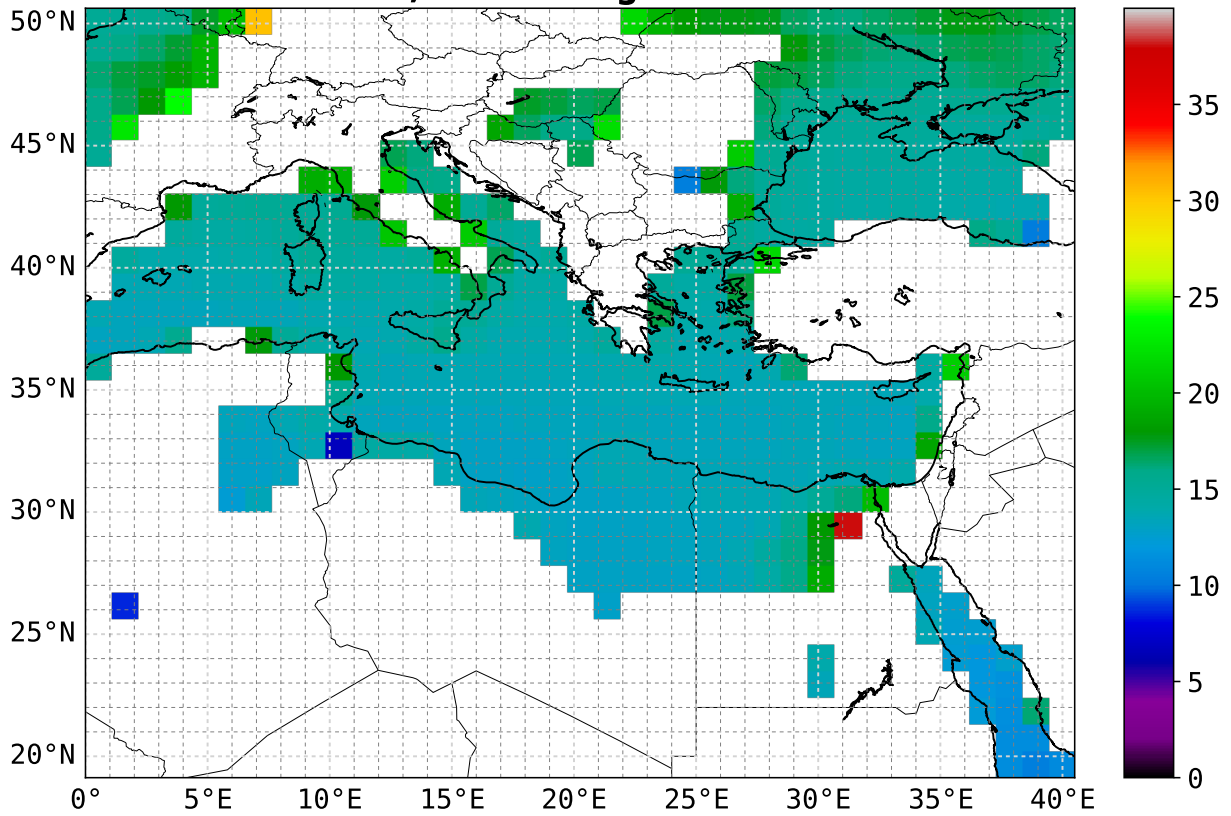

CO mean 18 UTC
0.5 km asl; scaling factor = 1e+08

CO max 18 UTC
0.5 km asl; scaling factor = 1e+08

CO mean 18 UTC
1.0 km asl; scaling factor = 1e+08

CO max 18 UTC
1.0 km asl; scaling factor = 1e+08

CO mean 18 UTC
1.5 km asl; scaling factor = 1e+08

CO max 18 UTC
1.5 km asl; scaling factor = 1e+08

CO mean 18 UTC
2.0 km asl; scaling factor = 1e+08

CO max 18 UTC
2.0 km asl; scaling factor = 1e+08

CO mean 18 UTC
2.5 km asl; scaling factor = 1e+08

CO max 18 UTC
2.5 km asl; scaling factor = 1e+08

CO max 18 UTC
9.0 km asl; scaling factor = 1e+08