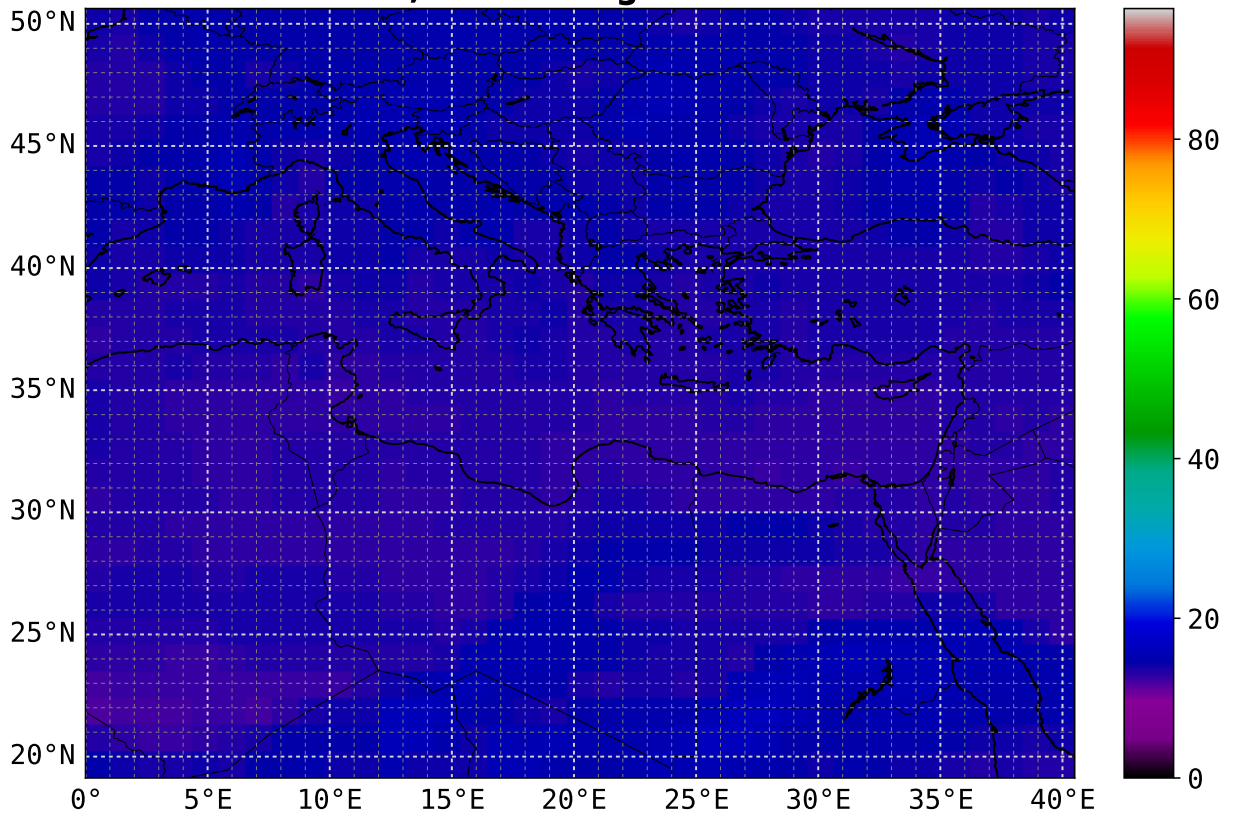

CO mean 18 UTC
8.0 km asl; scaling factor = 1e+08

CO max 18 UTC
8.0 km asl; scaling factor = 1e+08

CO mean 18 UTC
8.5 km asl; scaling factor = 1e+08

CO max 18 UTC
8.5 km asl; scaling factor = 1e+08

CO mean 18 UTC
9.0 km asl; scaling factor = 1e+08

CO max 18 UTC
9.0 km asl; scaling factor = 1e+08