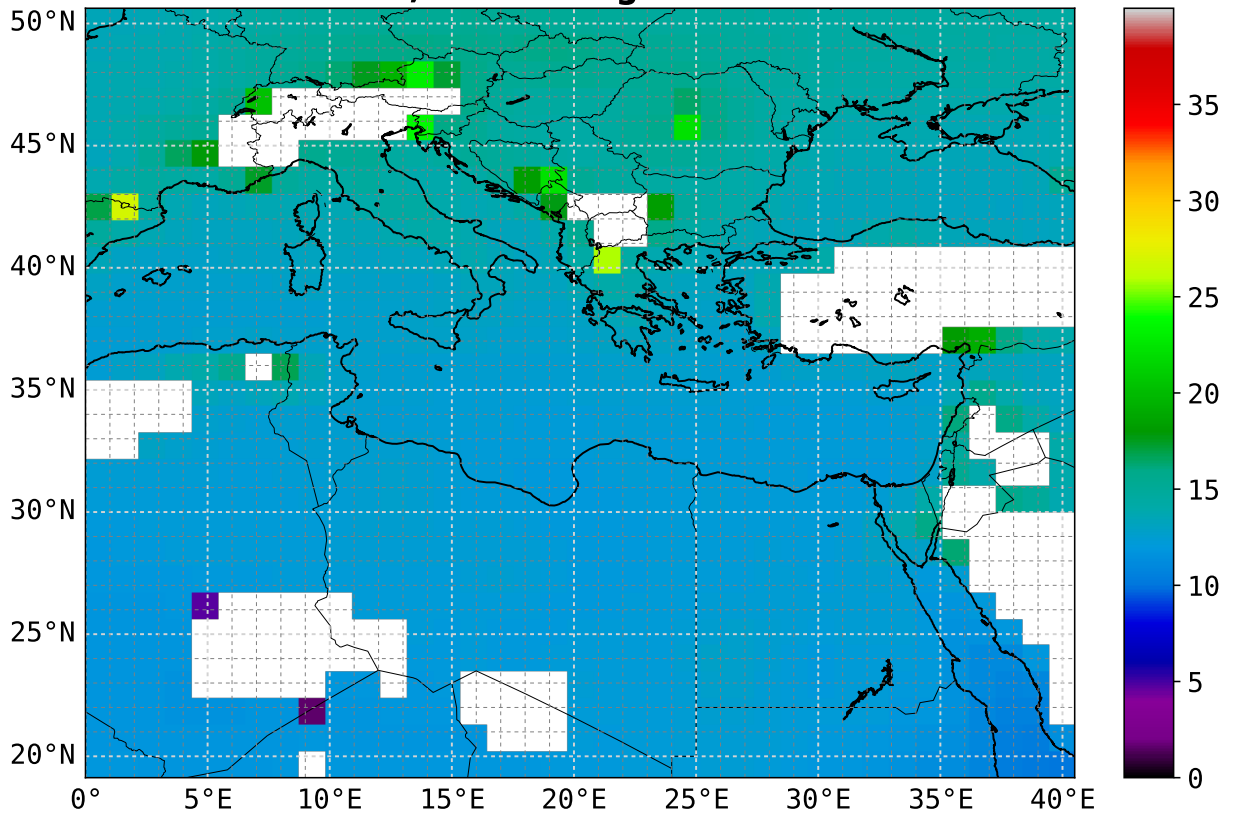

CO mean 18 UTC
0.5 km asl; scaling factor = 1e+08

CO max 18 UTC
0.5 km asl; scaling factor = 1e+08

CO mean 18 UTC
1.0 km asl; scaling factor = 1e+08

CO max 18 UTC
1.0 km asl; scaling factor = 1e+08

CO mean 18 UTC
1.5 km asl; scaling factor = 1e+08

CO max 18 UTC
1.5 km asl; scaling factor = 1e+08

CO mean 18 UTC
2.0 km asl; scaling factor = 1e+08

CO max 18 UTC
2.0 km asl; scaling factor = 1e+08

CO mean 18 UTC
2.5 km asl; scaling factor = 1e+08

CO max 18 UTC
2.5 km asl; scaling factor = 1e+08

CO max 18 UTC
9.0 km asl; scaling factor = 1e+08