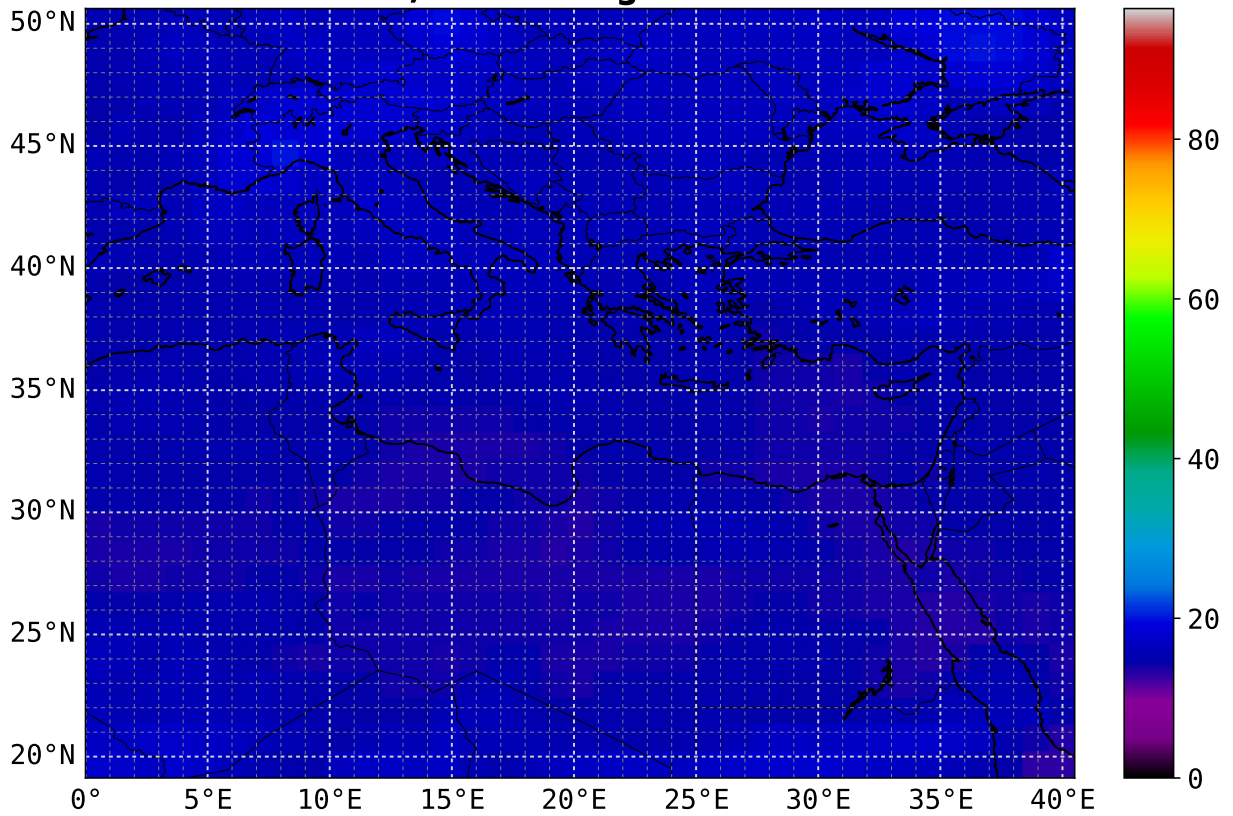

CO mean 18 UTC
3.0 km asl; scaling factor = 1e+08

CO max 18 UTC
3.0 km asl; scaling factor = 1e+08

CO mean 18 UTC
3.5 km asl; scaling factor = 1e+08

CO max 18 UTC
3.5 km asl; scaling factor = 1e+08

CO mean 18 UTC
4.0 km asl; scaling factor = 1e+08

CO max 18 UTC
4.0 km asl; scaling factor = 1e+08

CO mean 18 UTC
4.5 km asl; scaling factor = 1e+08

CO max 18 UTC
4.5 km asl; scaling factor = 1e+08

CO mean 18 UTC
5.0 km asl; scaling factor = 1e+08

CO max 18 UTC
5.0 km asl; scaling factor = 1e+08

CO max 18 UTC
9.0 km asl; scaling factor = 1e+08