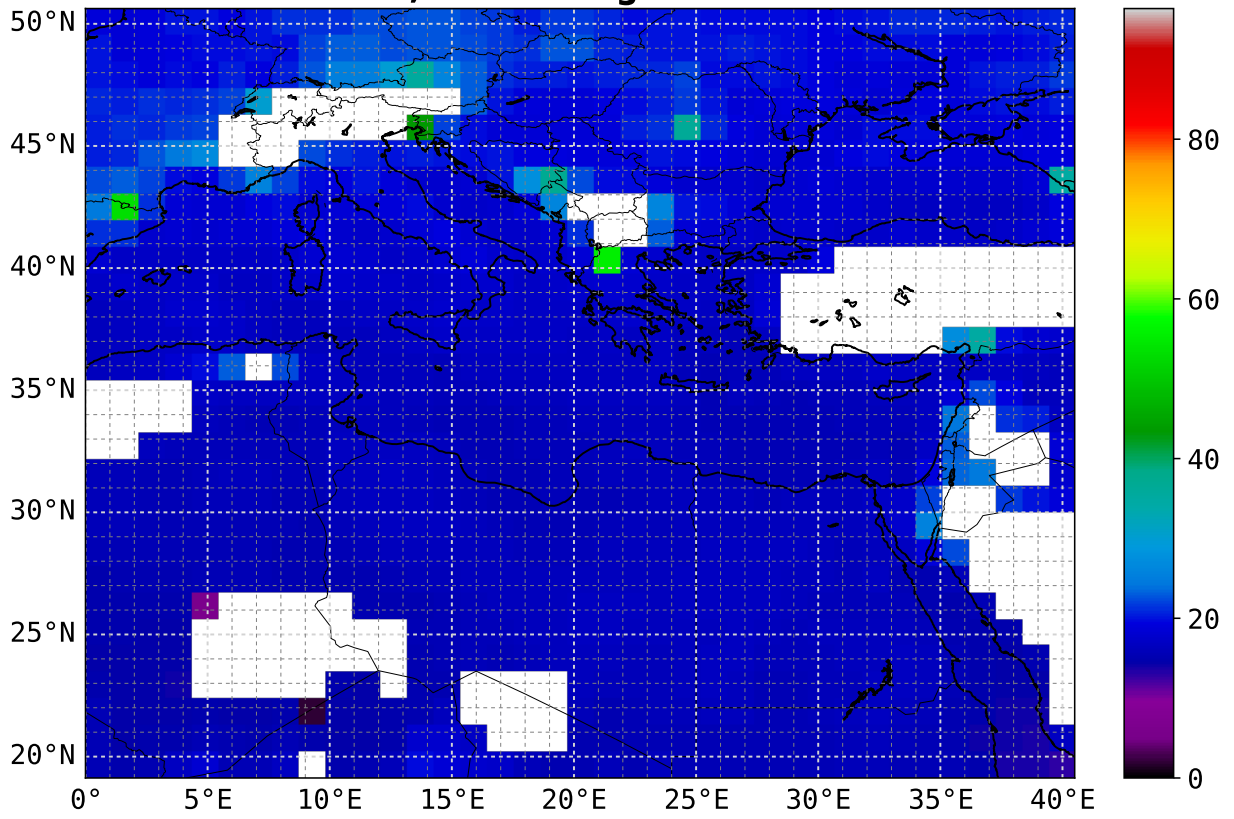

CO mean 18 UTC
0.5 km asl; scaling factor = 1e+08

CO max 18 UTC
0.5 km asl; scaling factor = 1e+08

CO mean 18 UTC
1.0 km asl; scaling factor = 1e+08

CO max 18 UTC
1.0 km asl; scaling factor = 1e+08

CO mean 18 UTC
1.5 km asl; scaling factor = 1e+08

CO max 18 UTC
1.5 km asl; scaling factor = 1e+08

CO mean 18 UTC
2.0 km asl; scaling factor = 1e+08

CO max 18 UTC
2.0 km asl; scaling factor = 1e+08

CO mean 18 UTC
2.5 km asl; scaling factor = 1e+08

CO max 18 UTC
2.5 km asl; scaling factor = 1e+08

CO max 18 UTC
6.5 km asl; scaling factor = 1e+08

CO mean 18 UTC
7.0 km asl; scaling factor = 1e+08

CO max 18 UTC
7.0 km asl; scaling factor = 1e+08

CO mean 18 UTC
7.5 km asl; scaling factor = 1e+08

CO max 18 UTC
7.5 km asl; scaling factor = 1e+08

CO max 18 UTC
9.0 km asl; scaling factor = 1e+08