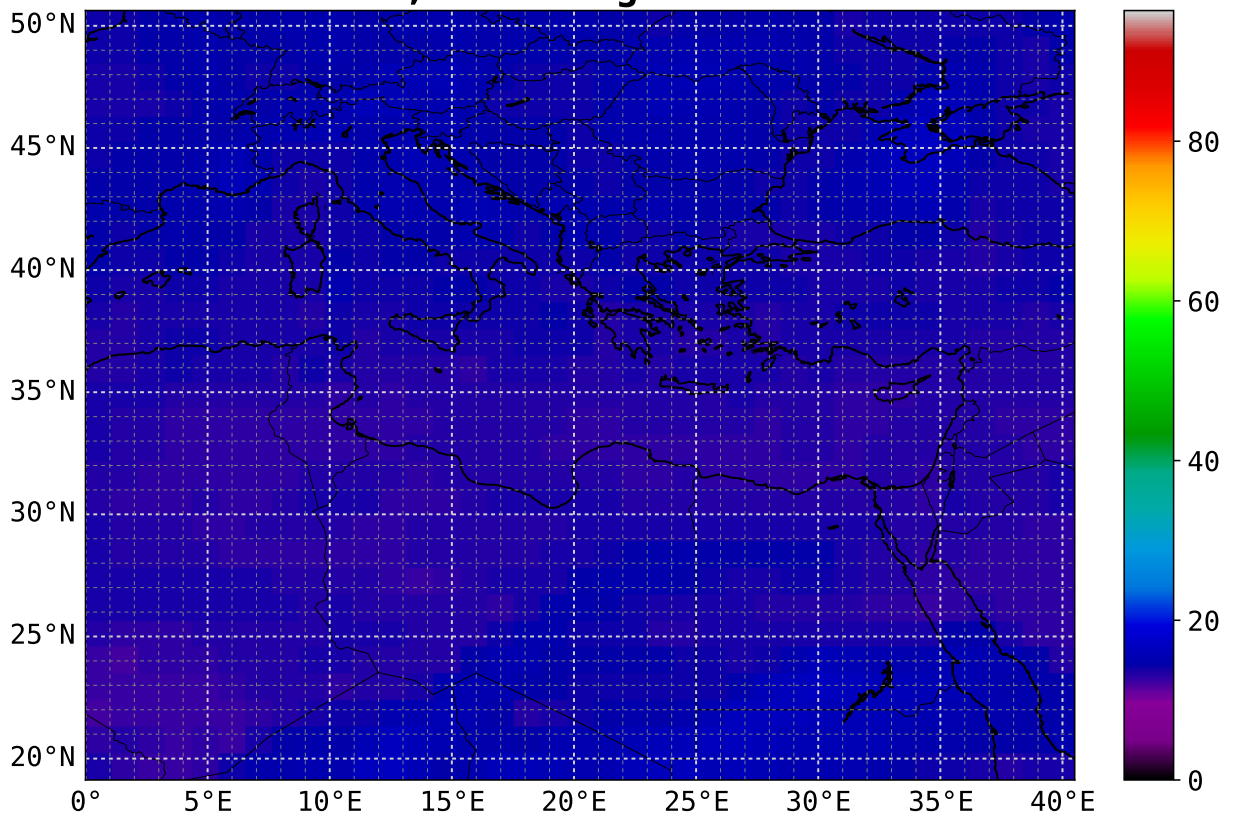

CO max 18 UTC
6.5 km asl; scaling factor = 1e+08

CO mean 18 UTC
7.0 km asl; scaling factor = 1e+08

CO max 18 UTC
7.0 km asl; scaling factor = 1e+08

CO mean 18 UTC
7.5 km asl; scaling factor = 1e+08

CO max 18 UTC
7.5 km asl; scaling factor = 1e+08

CO mean 18 UTC
8.0 km asl; scaling factor = 1e+08

CO max 18 UTC
8.0 km asl; scaling factor = 1e+08

CO mean 18 UTC
8.5 km asl; scaling factor = 1e+08

CO max 18 UTC
8.5 km asl; scaling factor = 1e+08

CO mean 18 UTC
9.0 km asl; scaling factor = 1e+08

CO max 18 UTC
9.0 km asl; scaling factor = 1e+08