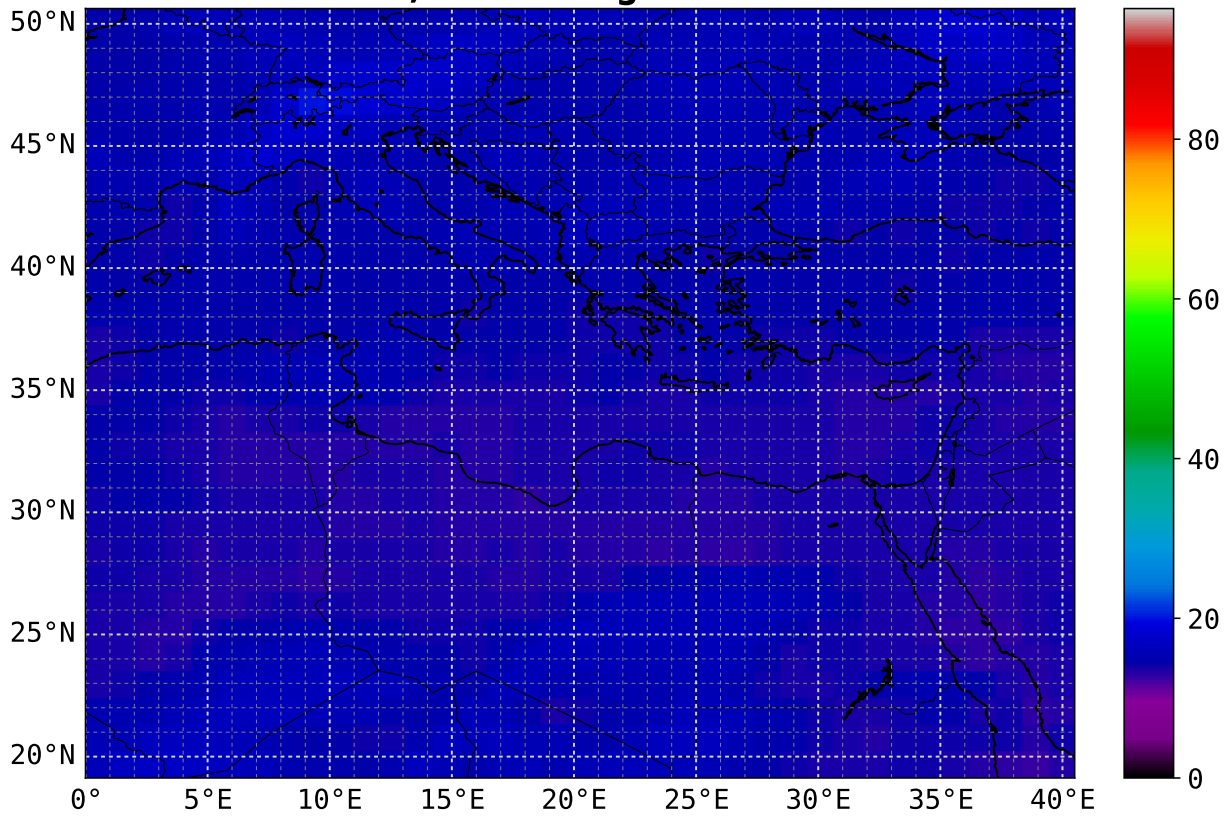

CO mean 18 UTC
5.5 km asl; scaling factor = 1e+08

CO max 18 UTC
5.5 km asl; scaling factor = 1e+08

CO mean 18 UTC
6.0 km asl; scaling factor = 1e+08

CO max 18 UTC
6.0 km asl; scaling factor = 1e+08

CO mean 18 UTC
6.5 km asl; scaling factor = 1e+08

CO max 18 UTC
6.5 km asl; scaling factor = 1e+08

CO mean 18 UTC
7.0 km asl; scaling factor = 1e+08

CO max 18 UTC
7.0 km asl; scaling factor = 1e+08

CO mean 18 UTC
7.5 km asl; scaling factor = 1e+08

CO max 18 UTC
7.5 km asl; scaling factor = 1e+08