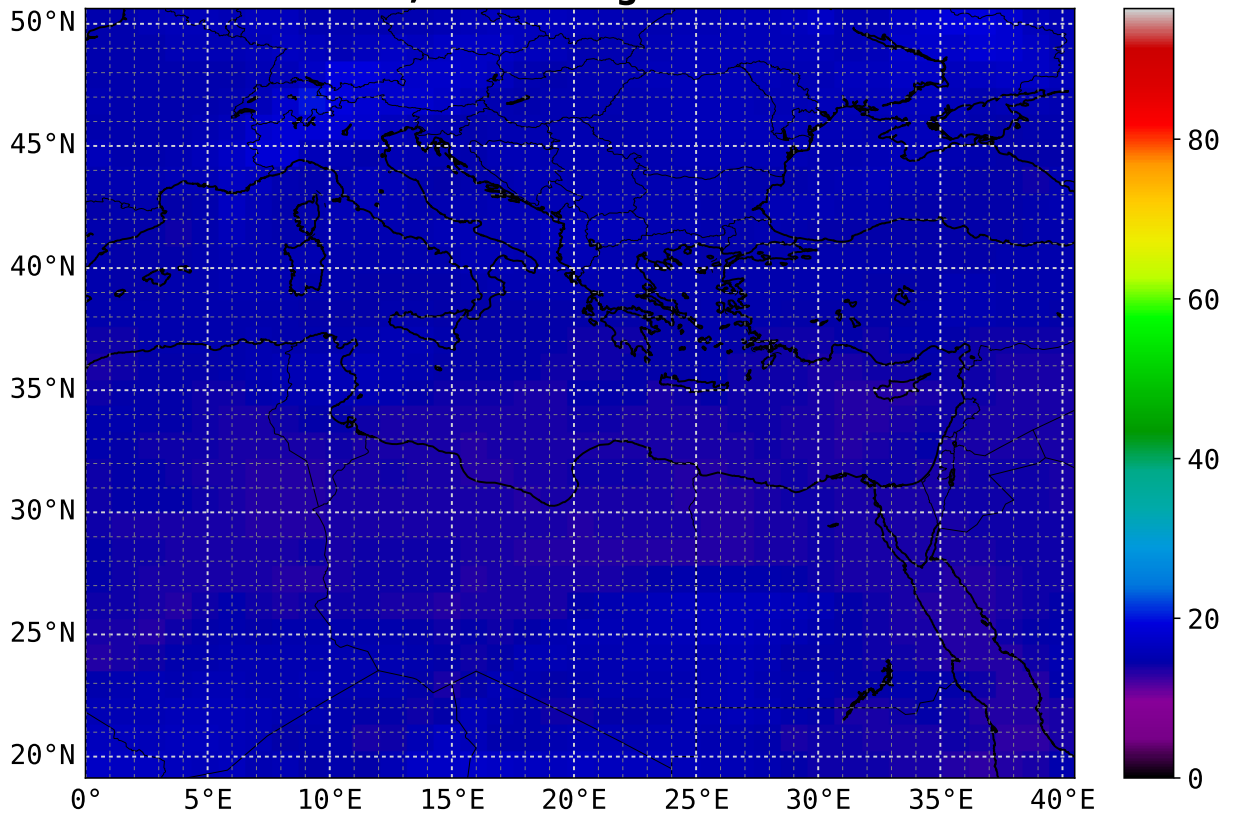

CO max 18 UTC
4.0 km asl; scaling factor = 1e+08

CO mean 18 UTC
4.5 km asl; scaling factor = 1e+08

CO max 18 UTC
4.5 km asl; scaling factor = 1e+08

CO mean 18 UTC
5.0 km asl; scaling factor = 1e+08

CO max 18 UTC
5.0 km asl; scaling factor = 1e+08

CO mean 18 UTC
5.5 km asl; scaling factor = 1e+08

CO max 18 UTC
5.5 km asl; scaling factor = 1e+08

CO mean 18 UTC
6.0 km asl; scaling factor = 1e+08

CO max 18 UTC
6.0 km asl; scaling factor = 1e+08

CO mean 18 UTC
6.5 km asl; scaling factor = 1e+08