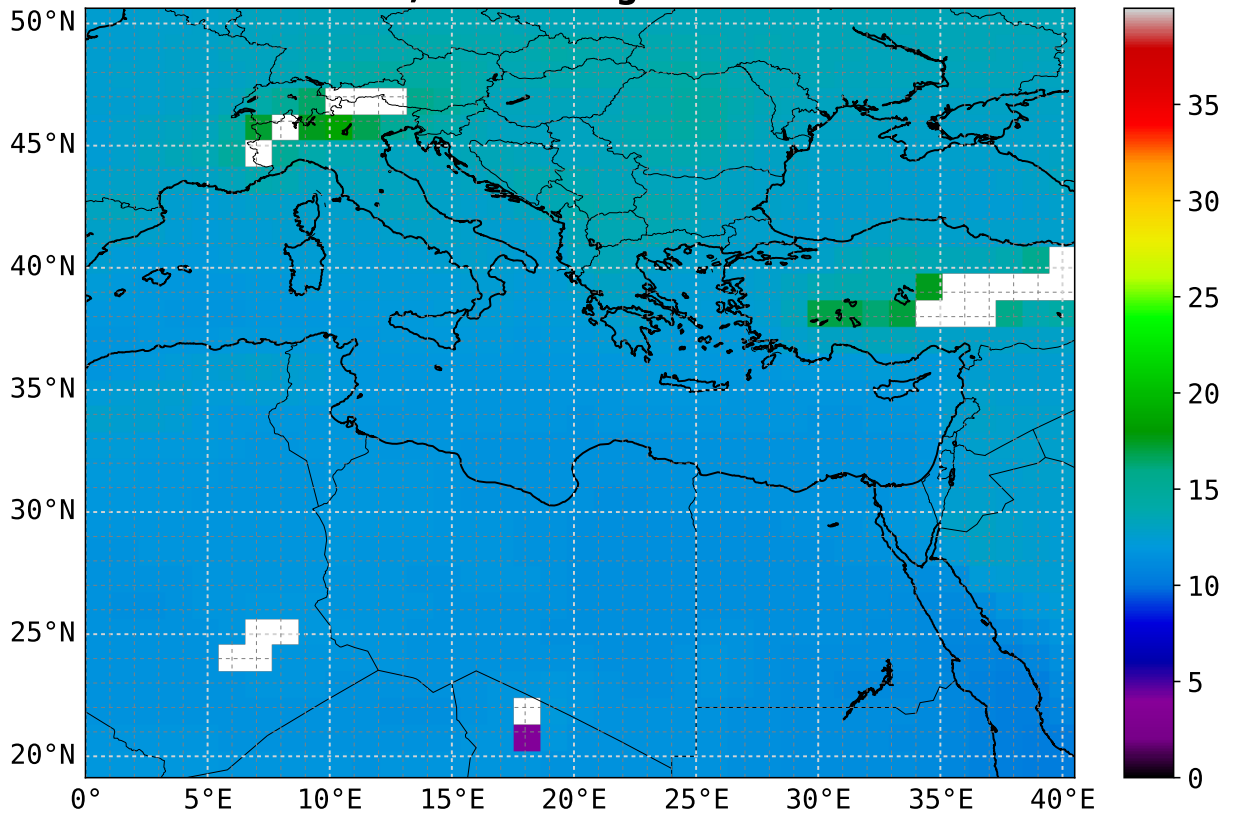

CO max 18 UTC
1.5 km asl; scaling factor = 1e+08

CO mean 18 UTC
2.0 km asl; scaling factor = 1e+08

CO max 18 UTC
2.0 km asl; scaling factor = 1e+08

CO mean 18 UTC
2.5 km asl; scaling factor = 1e+08

CO max 18 UTC
2.5 km asl; scaling factor = 1e+08

CO mean 18 UTC
3.0 km asl; scaling factor = 1e+08

CO max 18 UTC
3.0 km asl; scaling factor = 1e+08

CO mean 18 UTC
3.5 km asl; scaling factor = 1e+08

CO max 18 UTC
3.5 km asl; scaling factor = 1e+08

CO mean 18 UTC
4.0 km asl; scaling factor = 1e+08