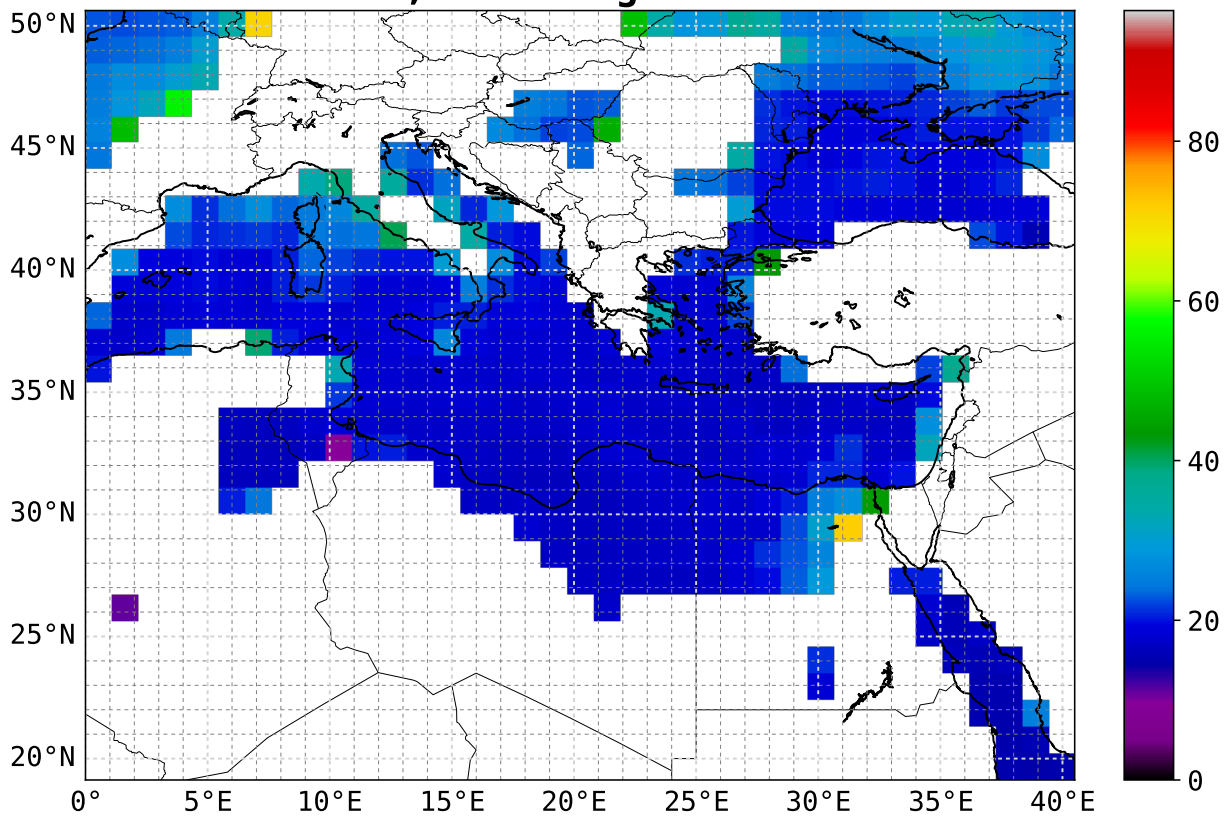

CO mean 18 UTC
0.5 km asl; scaling factor = 1e+08

CO max 18 UTC
0.5 km asl; scaling factor = 1e+08

CO mean 18 UTC
1.0 km asl; scaling factor = 1e+08

CO max 18 UTC
1.0 km asl; scaling factor = 1e+08

CO mean 18 UTC
1.5 km asl; scaling factor = 1e+08

CO max 18 UTC
1.5 km asl; scaling factor = 1e+08

CO mean 18 UTC
2.0 km asl; scaling factor = 1e+08

CO max 18 UTC
2.0 km asl; scaling factor = 1e+08

CO mean 18 UTC
2.5 km asl; scaling factor = 1e+08

CO max 18 UTC
2.5 km asl; scaling factor = 1e+08

CO max 18 UTC
9.0 km asl; scaling factor = 1e+08