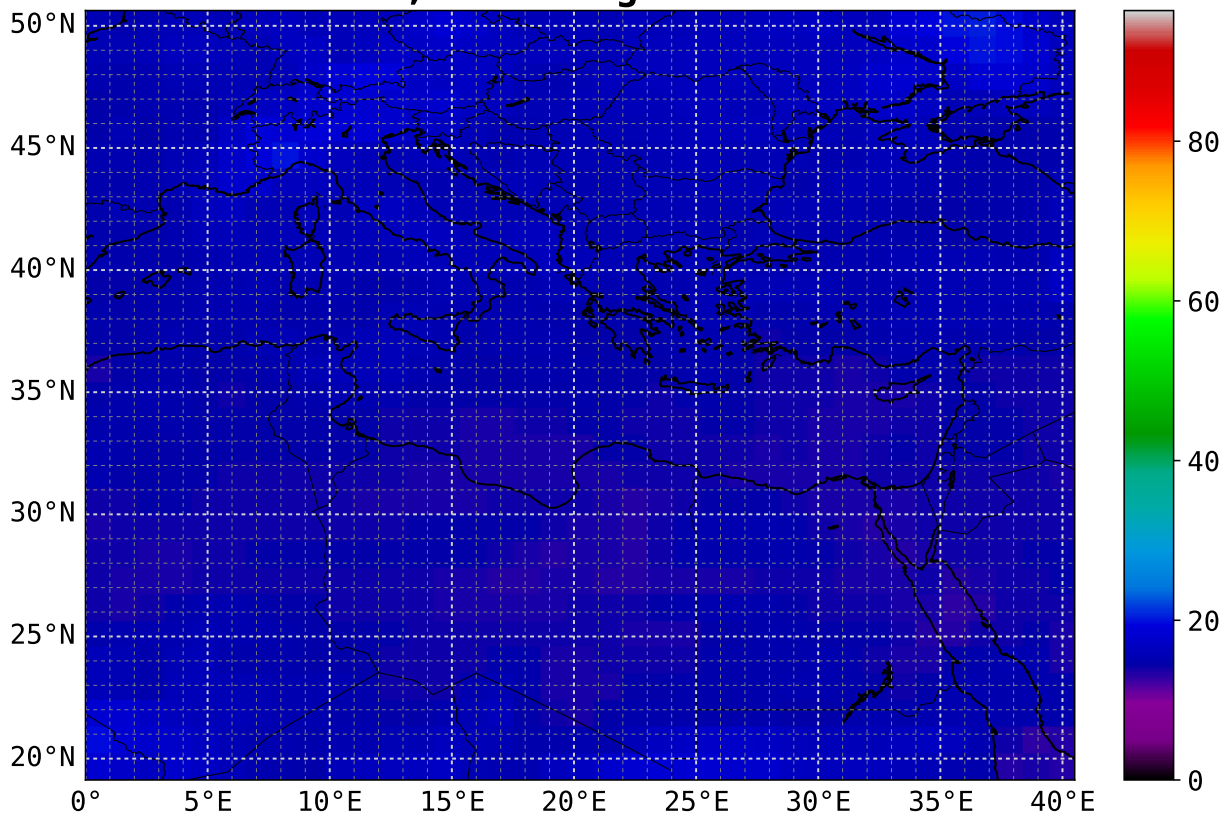

CO mean 18 UTC
3.0 km asl; scaling factor = 1e+08

CO max 18 UTC
3.0 km asl; scaling factor = 1e+08

CO mean 18 UTC
3.5 km asl; scaling factor = 1e+08

CO max 18 UTC
3.5 km asl; scaling factor = 1e+08

CO mean 18 UTC
4.0 km asl; scaling factor = 1e+08

CO max 18 UTC
4.0 km asl; scaling factor = 1e+08

CO mean 18 UTC
4.5 km asl; scaling factor = 1e+08

CO max 18 UTC
4.5 km asl; scaling factor = 1e+08

CO mean 18 UTC
5.0 km asl; scaling factor = 1e+08

CO max 18 UTC
5.0 km asl; scaling factor = 1e+08

CO max 18 UTC
9.0 km asl; scaling factor = 1e+08