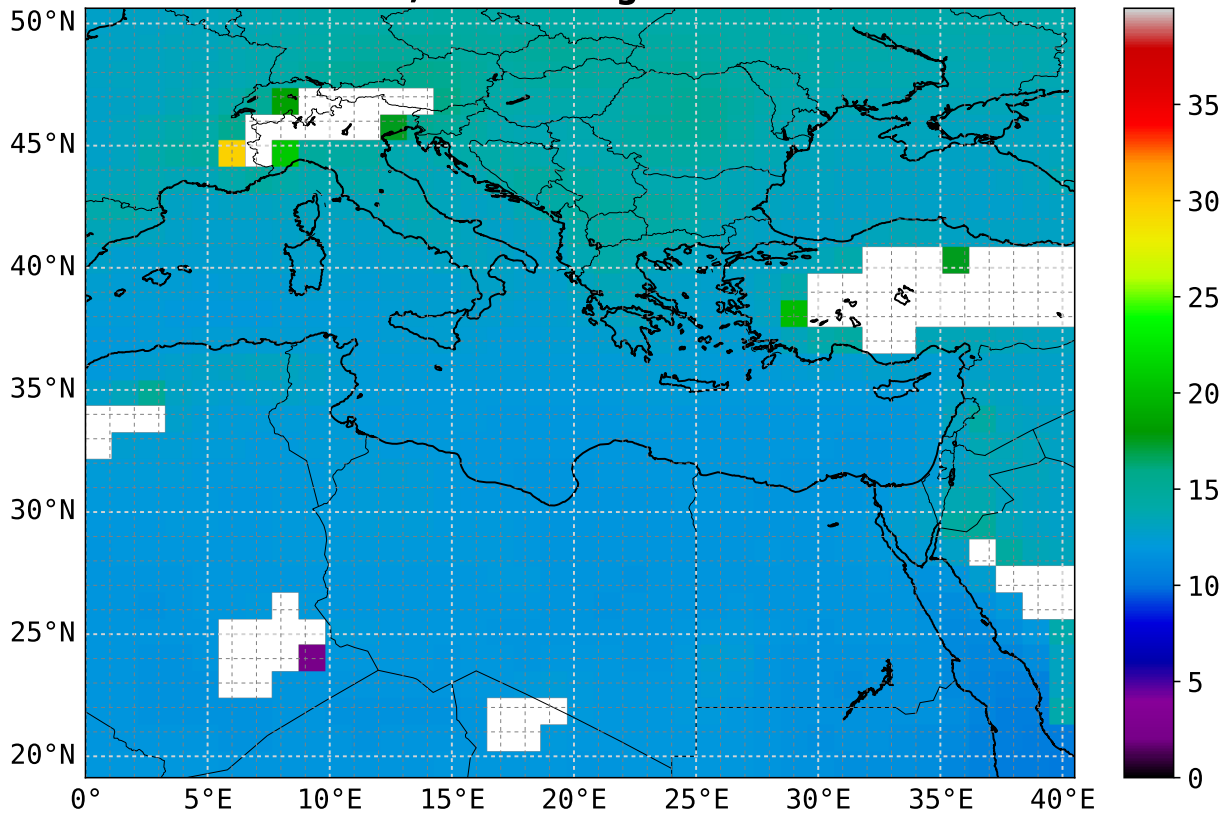

CO mean 18 UTC
0.5 km asl; scaling factor = 1e+08

CO max 18 UTC
0.5 km asl; scaling factor = 1e+08

CO mean 18 UTC
1.0 km asl; scaling factor = 1e+08

CO max 18 UTC
1.0 km asl; scaling factor = 1e+08

CO mean 18 UTC
1.5 km asl; scaling factor = 1e+08

CO max 18 UTC
1.5 km asl; scaling factor = 1e+08

CO mean 18 UTC
2.0 km asl; scaling factor = 1e+08

CO max 18 UTC
2.0 km asl; scaling factor = 1e+08

CO mean 18 UTC
2.5 km asl; scaling factor = 1e+08

CO max 18 UTC
2.5 km asl; scaling factor = 1e+08