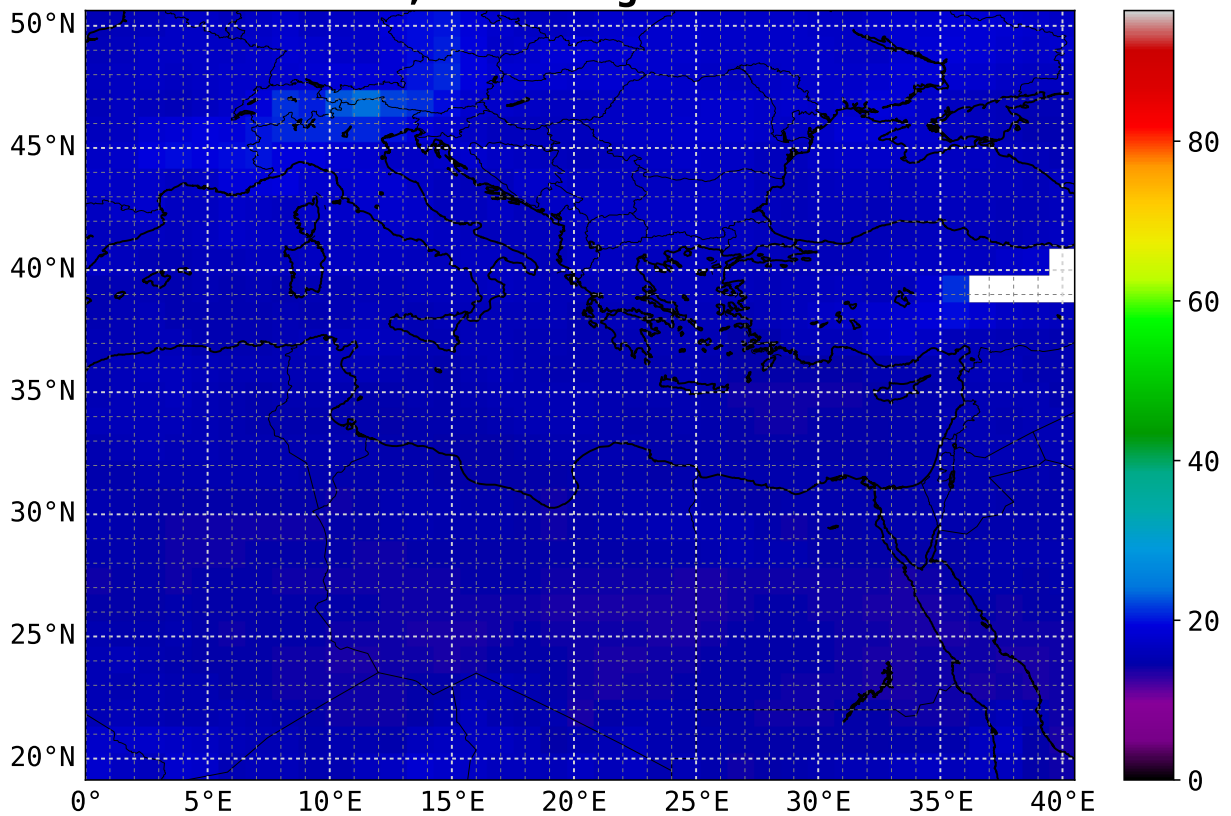

CO max 18 UTC
1.5 km asl; scaling factor = 1e+08

CO mean 18 UTC
2.0 km asl; scaling factor = 1e+08

CO max 18 UTC
2.0 km asl; scaling factor = 1e+08

CO mean 18 UTC
2.5 km asl; scaling factor = 1e+08

CO max 18 UTC
2.5 km asl; scaling factor = 1e+08

CO mean 18 UTC
3.0 km asl; scaling factor = 1e+08

CO max 18 UTC
3.0 km asl; scaling factor = 1e+08

CO mean 18 UTC
3.5 km asl; scaling factor = 1e+08

CO max 18 UTC
3.5 km asl; scaling factor = 1e+08

CO mean 18 UTC
4.0 km asl; scaling factor = 1e+08

CO max 18 UTC
9.0 km asl; scaling factor = 1e+08