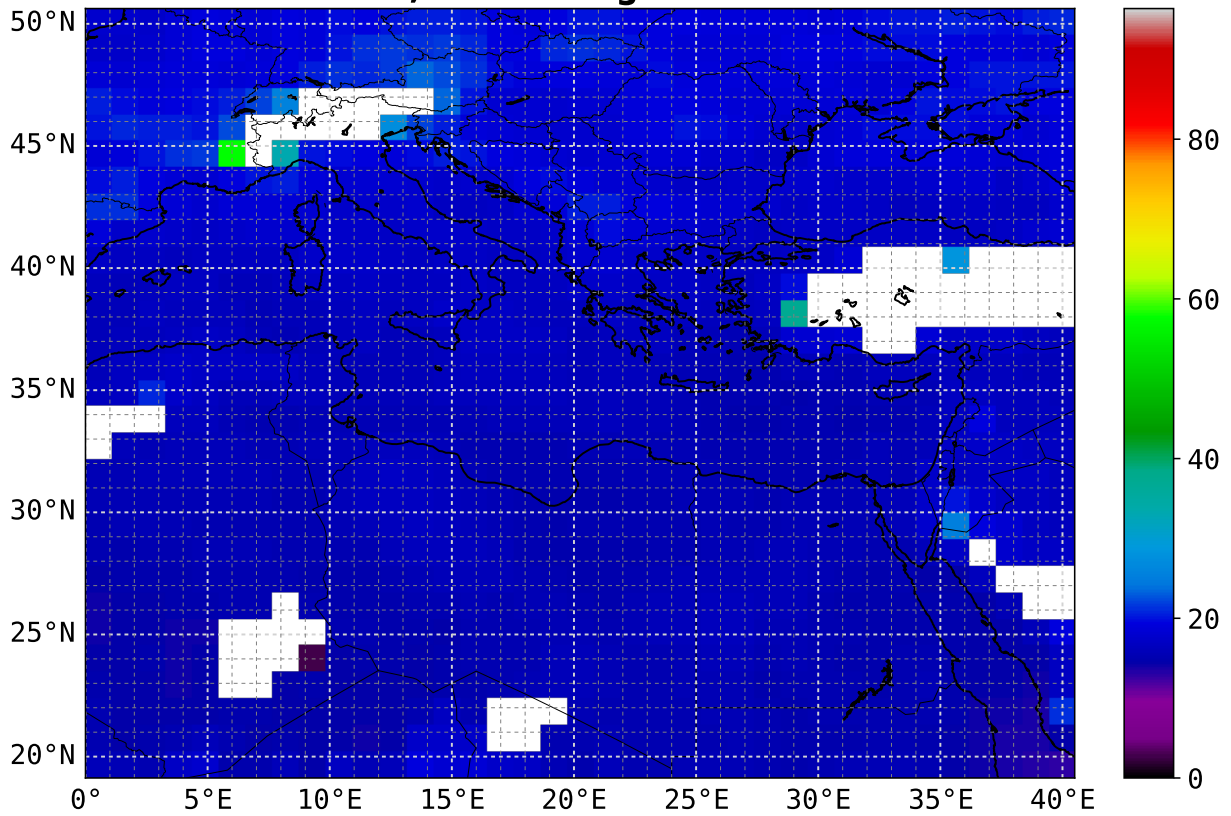

CO mean 18 UTC
0.5 km asl; scaling factor = 1e+08

CO max 18 UTC
0.5 km asl; scaling factor = 1e+08

CO mean 18 UTC
1.0 km asl; scaling factor = 1e+08

CO max 18 UTC
1.0 km asl; scaling factor = 1e+08

CO mean 18 UTC
1.5 km asl; scaling factor = 1e+08

CO max 18 UTC
1.5 km asl; scaling factor = 1e+08

CO mean 18 UTC
2.0 km asl; scaling factor = 1e+08

CO max 18 UTC
2.0 km asl; scaling factor = 1e+08

CO mean 18 UTC
2.5 km asl; scaling factor = 1e+08

CO max 18 UTC
2.5 km asl; scaling factor = 1e+08

CO max 18 UTC
6.5 km asl; scaling factor = 1e+08

CO mean 18 UTC
7.0 km asl; scaling factor = 1e+08

CO max 18 UTC
7.0 km asl; scaling factor = 1e+08

CO mean 18 UTC
7.5 km asl; scaling factor = 1e+08

CO max 18 UTC
7.5 km asl; scaling factor = 1e+08

CO max 18 UTC
9.0 km asl; scaling factor = 1e+08