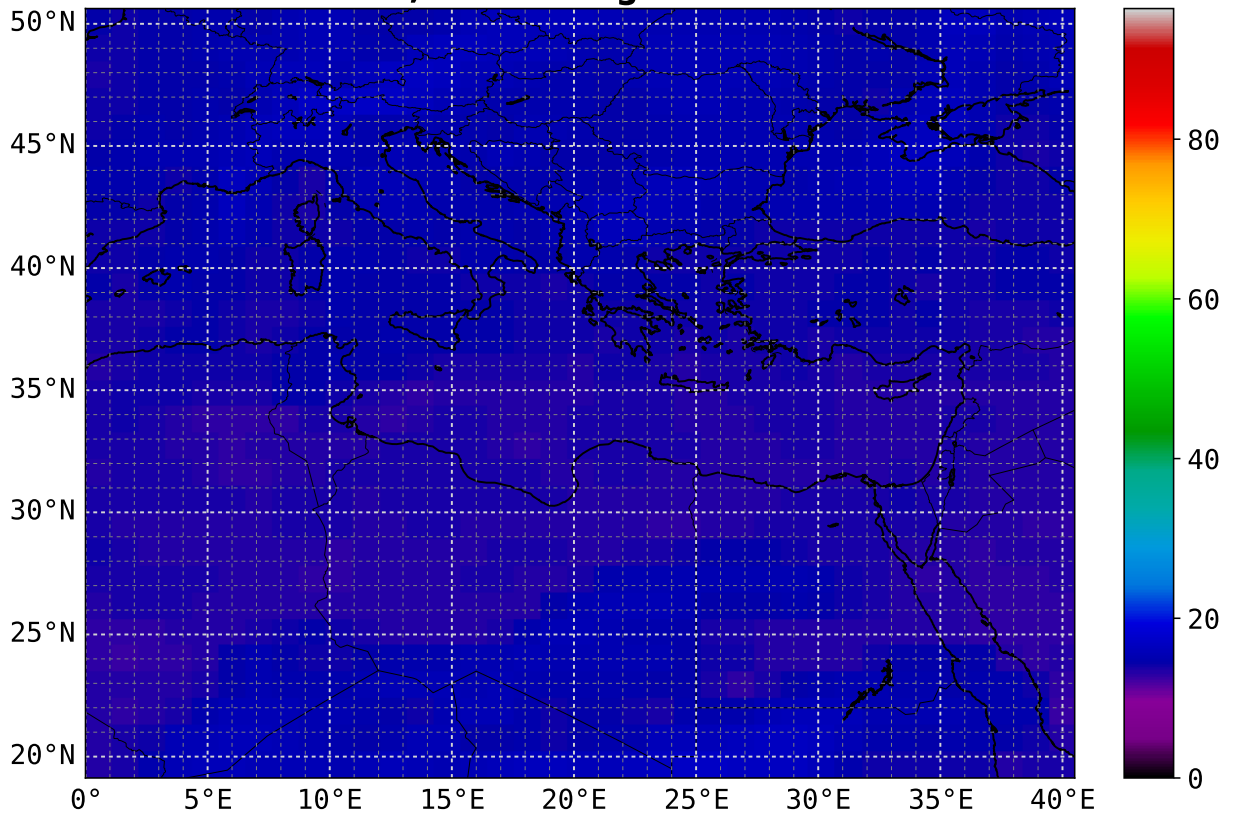

CO mean 18 UTC
5.5 km asl; scaling factor = 1e+08

CO max 18 UTC
5.5 km asl; scaling factor = 1e+08

CO mean 18 UTC
6.0 km asl; scaling factor = 1e+08

CO max 18 UTC
6.0 km asl; scaling factor = 1e+08

CO mean 18 UTC
6.5 km asl; scaling factor = 1e+08

CO max 18 UTC
6.5 km asl; scaling factor = 1e+08

CO mean 18 UTC
7.0 km asl; scaling factor = 1e+08

CO max 18 UTC
7.0 km asl; scaling factor = 1e+08

CO mean 18 UTC
7.5 km asl; scaling factor = 1e+08

CO max 18 UTC
7.5 km asl; scaling factor = 1e+08