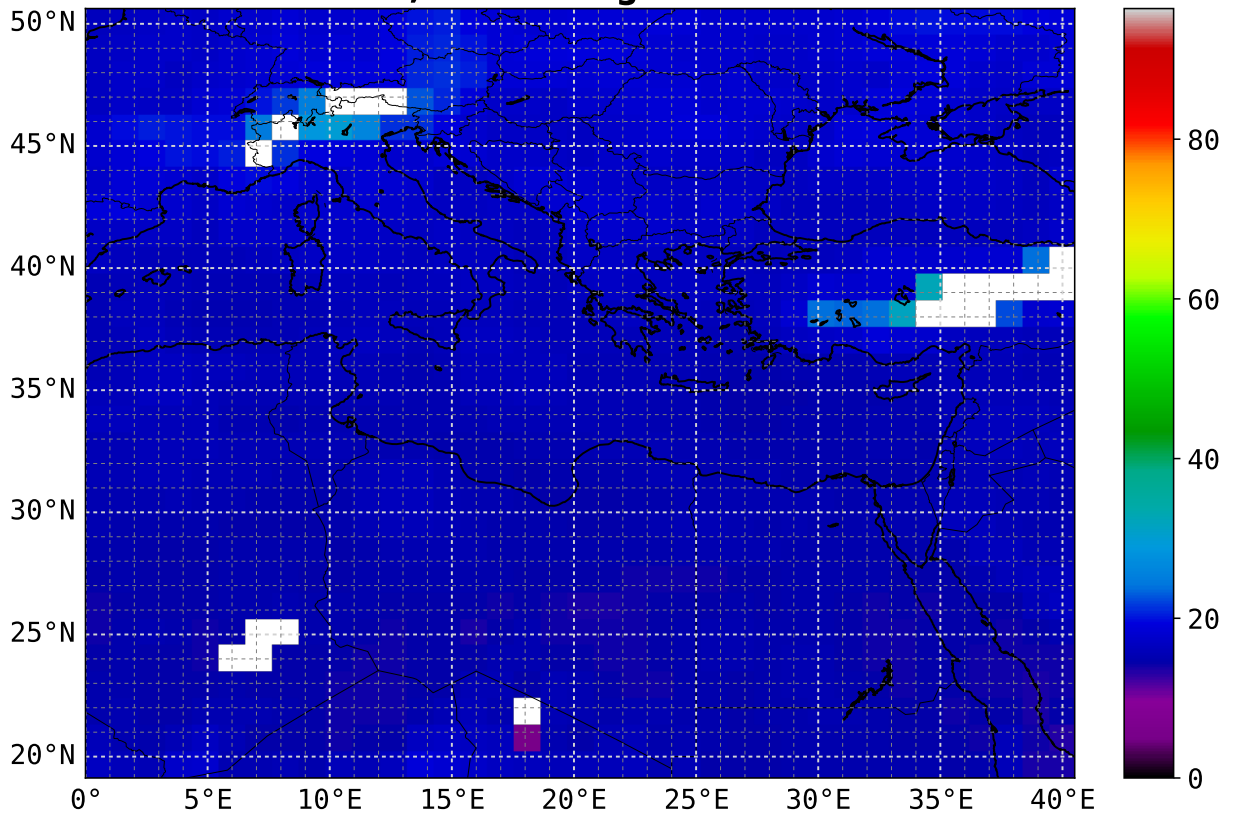

CO max 18 UTC
1.5 km asl; scaling factor = 1e+08

CO mean 18 UTC
2.0 km asl; scaling factor = 1e+08

CO max 18 UTC
2.0 km asl; scaling factor = 1e+08

CO mean 18 UTC
2.5 km asl; scaling factor = 1e+08

CO max 18 UTC
2.5 km asl; scaling factor = 1e+08

CO mean 18 UTC
3.0 km asl; scaling factor = 1e+08

CO max 18 UTC
3.0 km asl; scaling factor = 1e+08

CO mean 18 UTC
3.5 km asl; scaling factor = 1e+08

CO max 18 UTC
3.5 km asl; scaling factor = 1e+08

CO mean 18 UTC
4.0 km asl; scaling factor = 1e+08

CO max 18 UTC
4.0 km asl; scaling factor = 1e+08

CO mean 18 UTC
4.5 km asl; scaling factor = 1e+08

CO max 18 UTC
4.5 km asl; scaling factor = 1e+08

CO mean 18 UTC
5.0 km asl; scaling factor = 1e+08

CO max 18 UTC
5.0 km asl; scaling factor = 1e+08

CO max 18 UTC
9.0 km asl; scaling factor = 1e+08