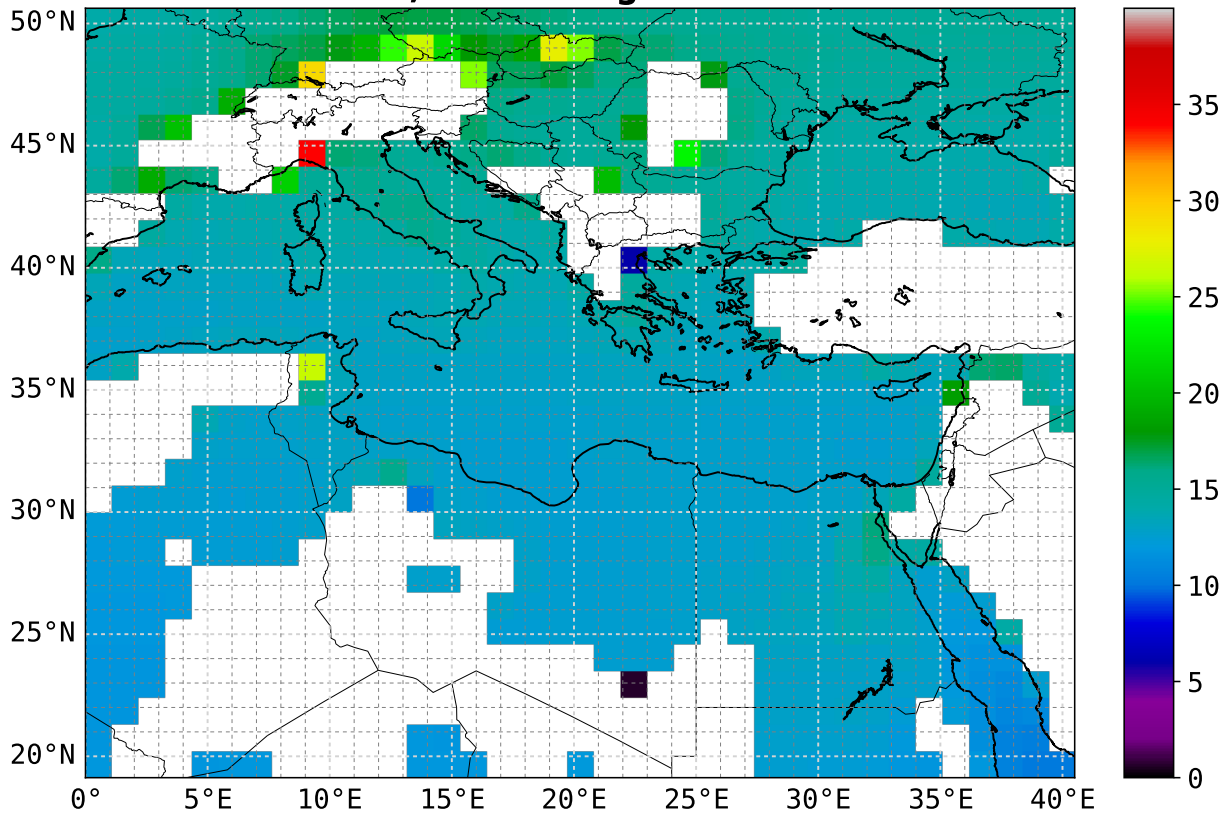

CO mean 18 UTC
0.5 km asl; scaling factor = 1e+08

CO max 18 UTC
0.5 km asl; scaling factor = 1e+08

CO mean 18 UTC
1.0 km asl; scaling factor = 1e+08

CO max 18 UTC
1.0 km asl; scaling factor = 1e+08

CO mean 18 UTC
1.5 km asl; scaling factor = 1e+08

CO max 18 UTC
1.5 km asl; scaling factor = 1e+08

CO mean 18 UTC
2.0 km asl; scaling factor = 1e+08

CO max 18 UTC
2.0 km asl; scaling factor = 1e+08

CO mean 18 UTC
2.5 km asl; scaling factor = 1e+08

CO max 18 UTC
2.5 km asl; scaling factor = 1e+08

CO max 18 UTC
9.0 km asl; scaling factor = 1e+08