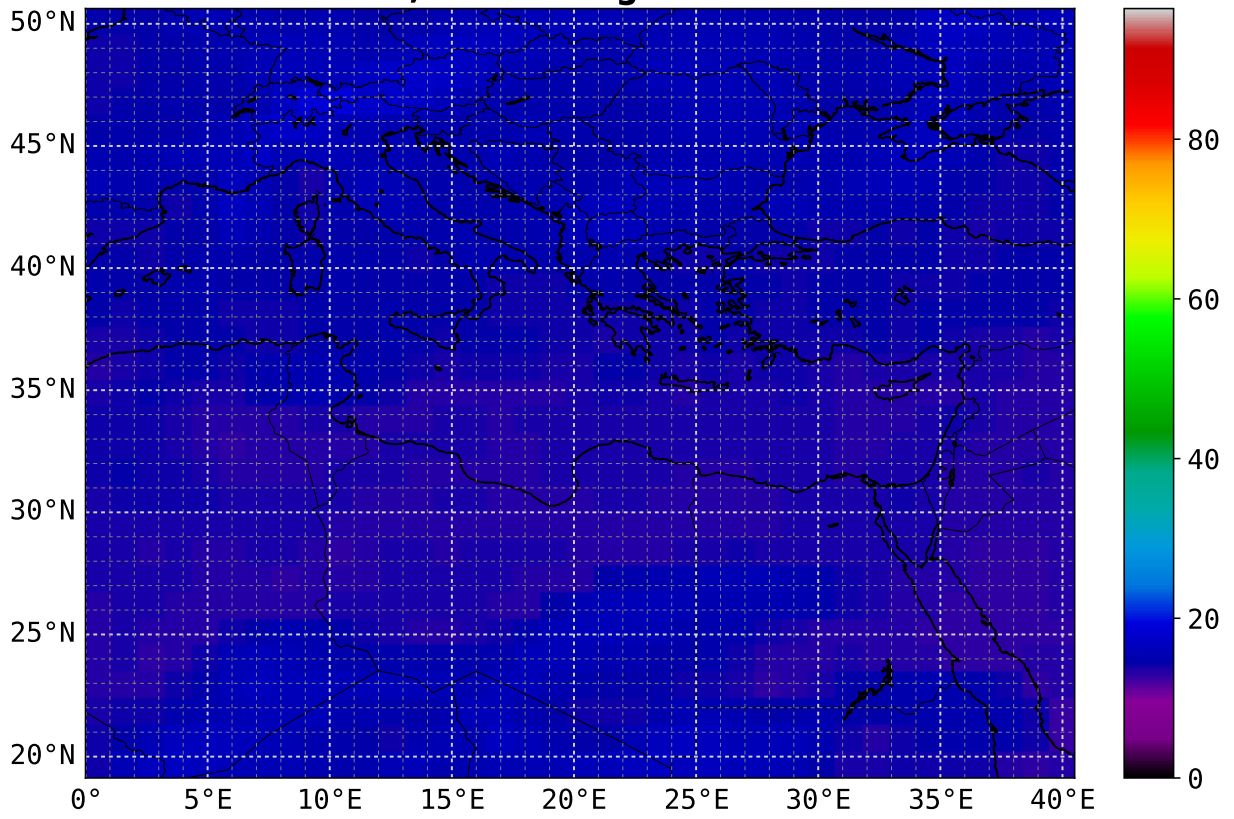

CO mean 18 UTC
5.5 km asl; scaling factor = 1e+08

CO max 18 UTC
5.5 km asl; scaling factor = 1e+08

CO mean 18 UTC
6.0 km asl; scaling factor = 1e+08

CO max 18 UTC
6.0 km asl; scaling factor = 1e+08

CO mean 18 UTC
6.5 km asl; scaling factor = 1e+08

CO max 18 UTC
6.5 km asl; scaling factor = 1e+08

CO mean 18 UTC
7.0 km asl; scaling factor = 1e+08

CO max 18 UTC
7.0 km asl; scaling factor = 1e+08

CO mean 18 UTC
7.5 km asl; scaling factor = 1e+08

CO max 18 UTC
7.5 km asl; scaling factor = 1e+08